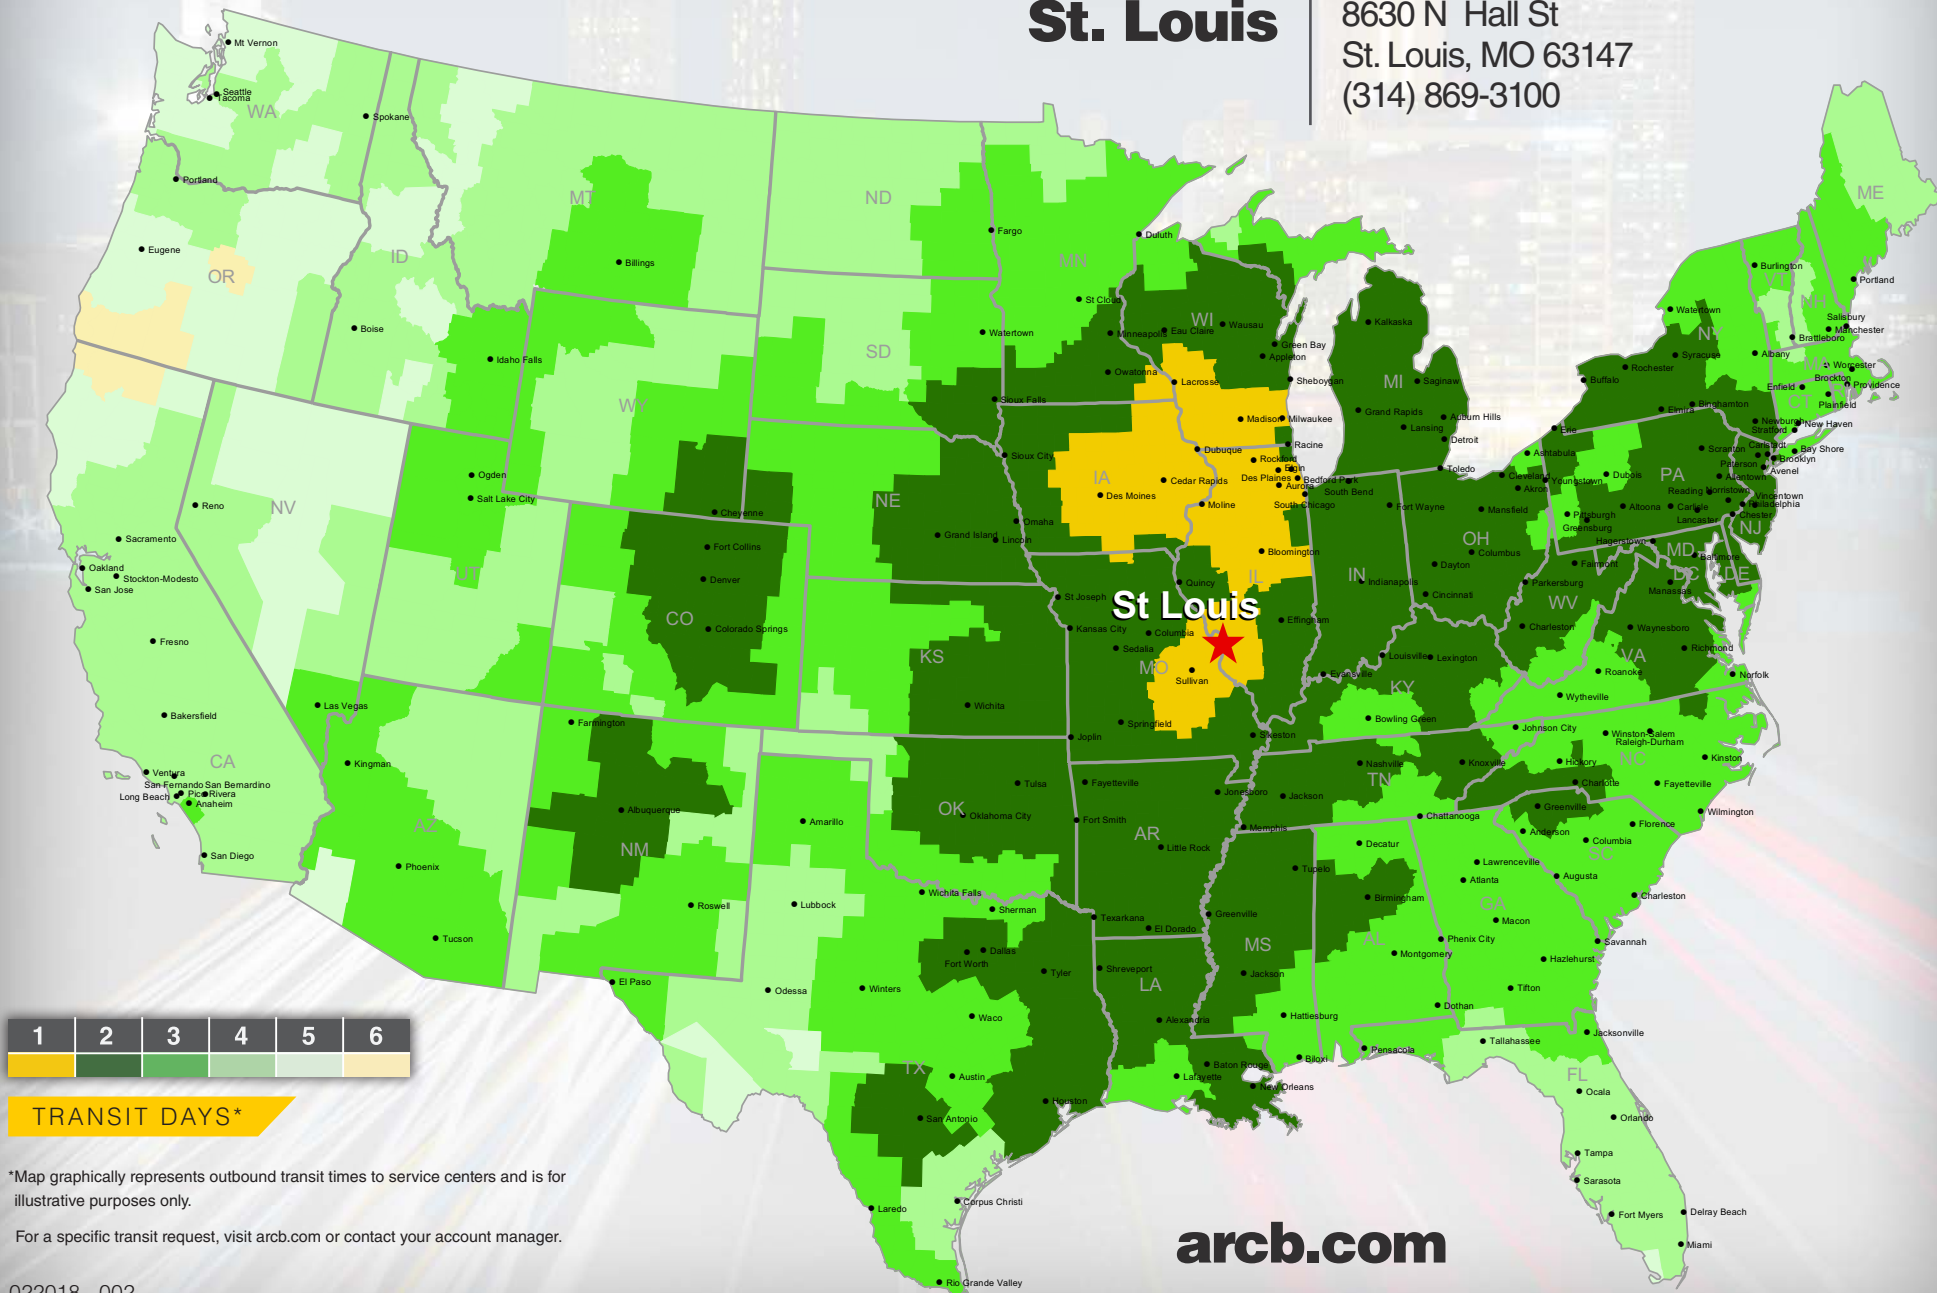

St. Louis

8630 N Hall St
St. Louis, MO 63147
(314) 869-3100

*Map graphically represents outbound transit times to service centers and is for illustrative purposes only.

For a specific transit request, visit arcb.com or contact your account manager.