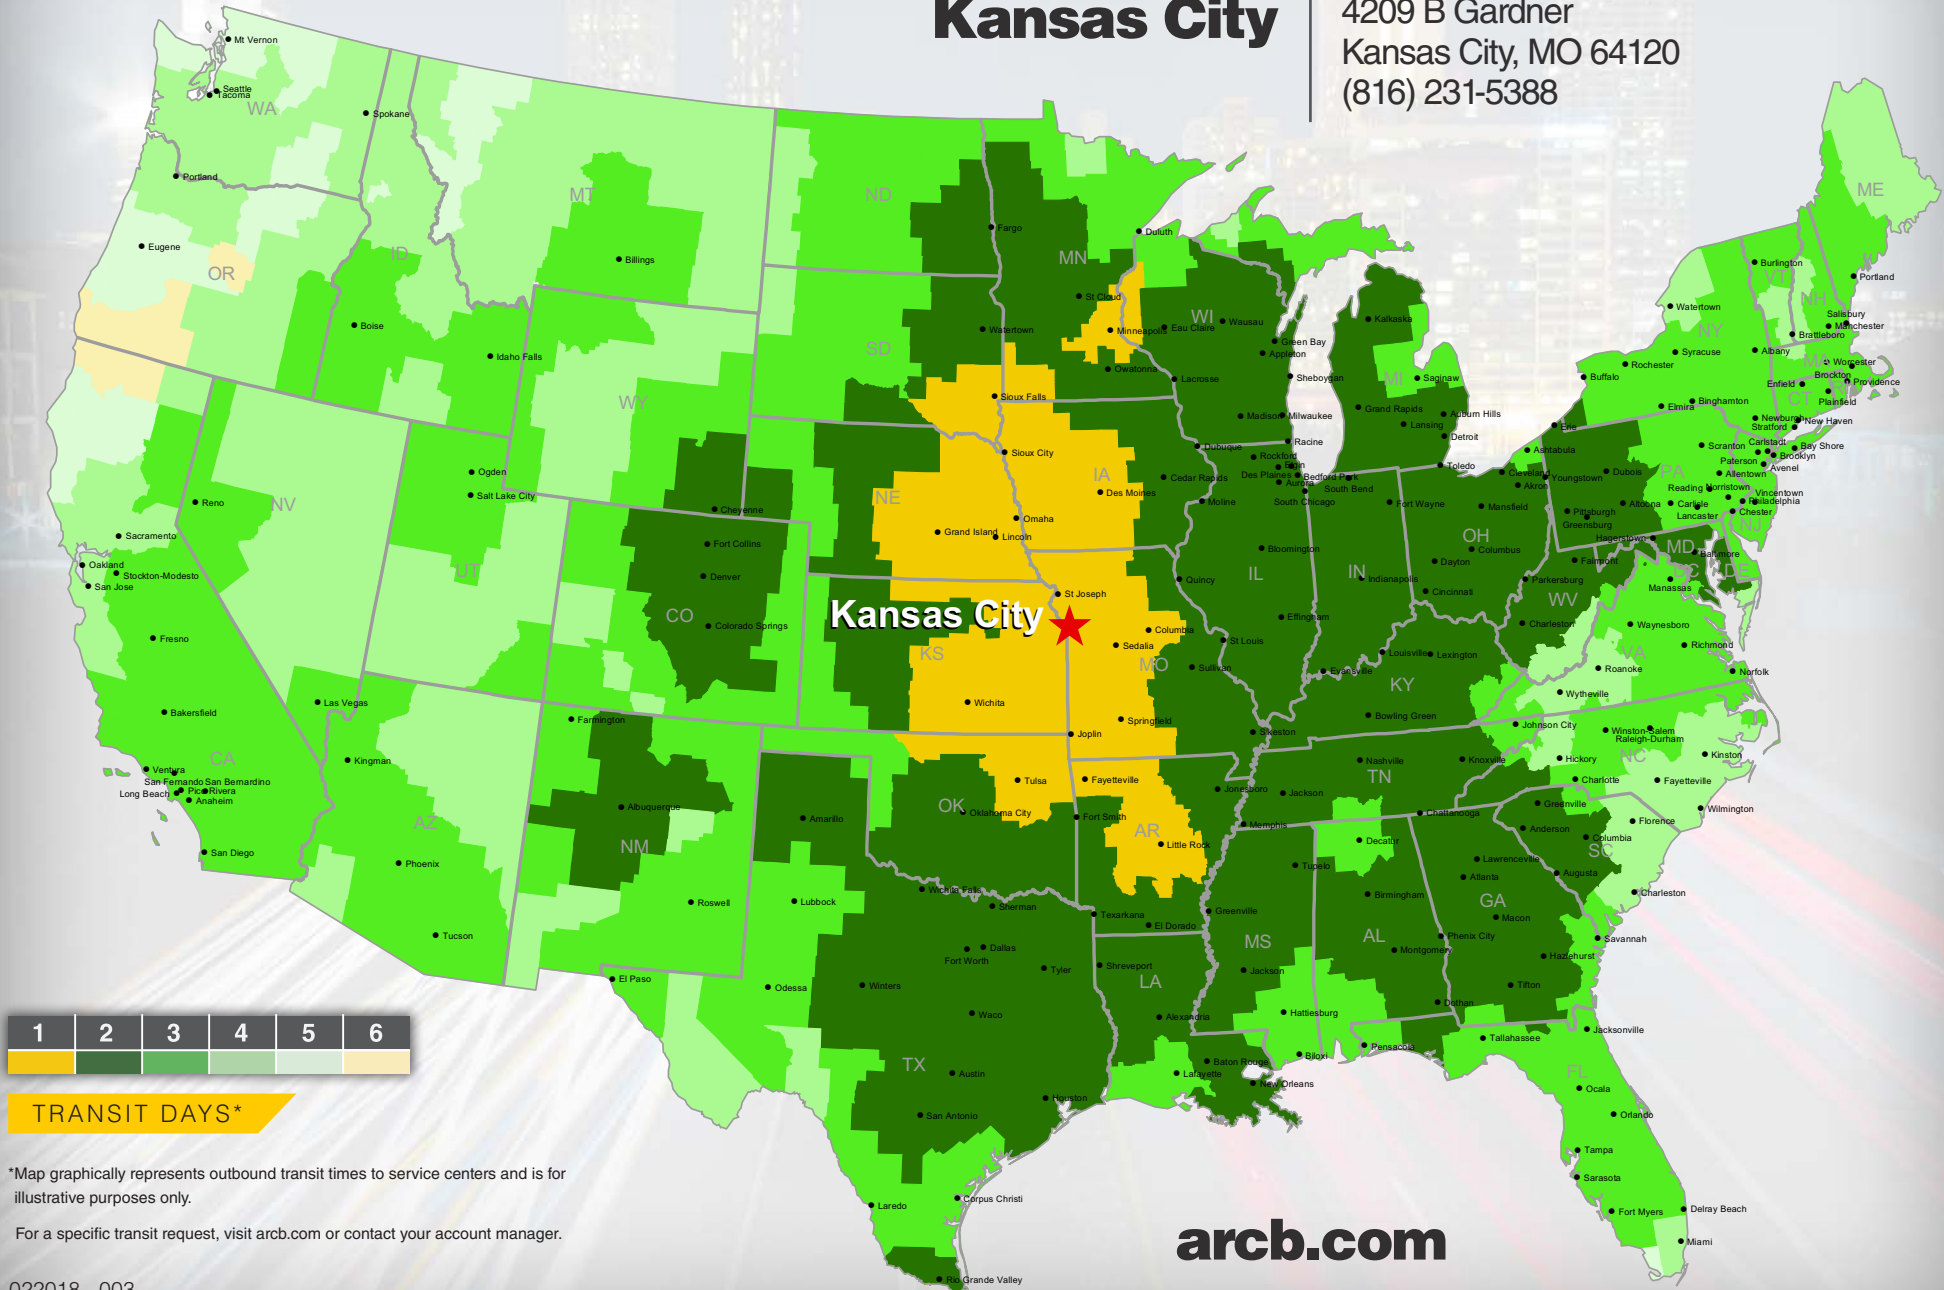

Kansas City

4209 B Gardner
Kansas City, MO 64120
(816) 231-5388

Kansas City ★

arcb.com

*Map graphically represents outbound transit times to service centers and is for illustrative purposes only.

For a specific transit request, visit arcb.com or contact your account manager.