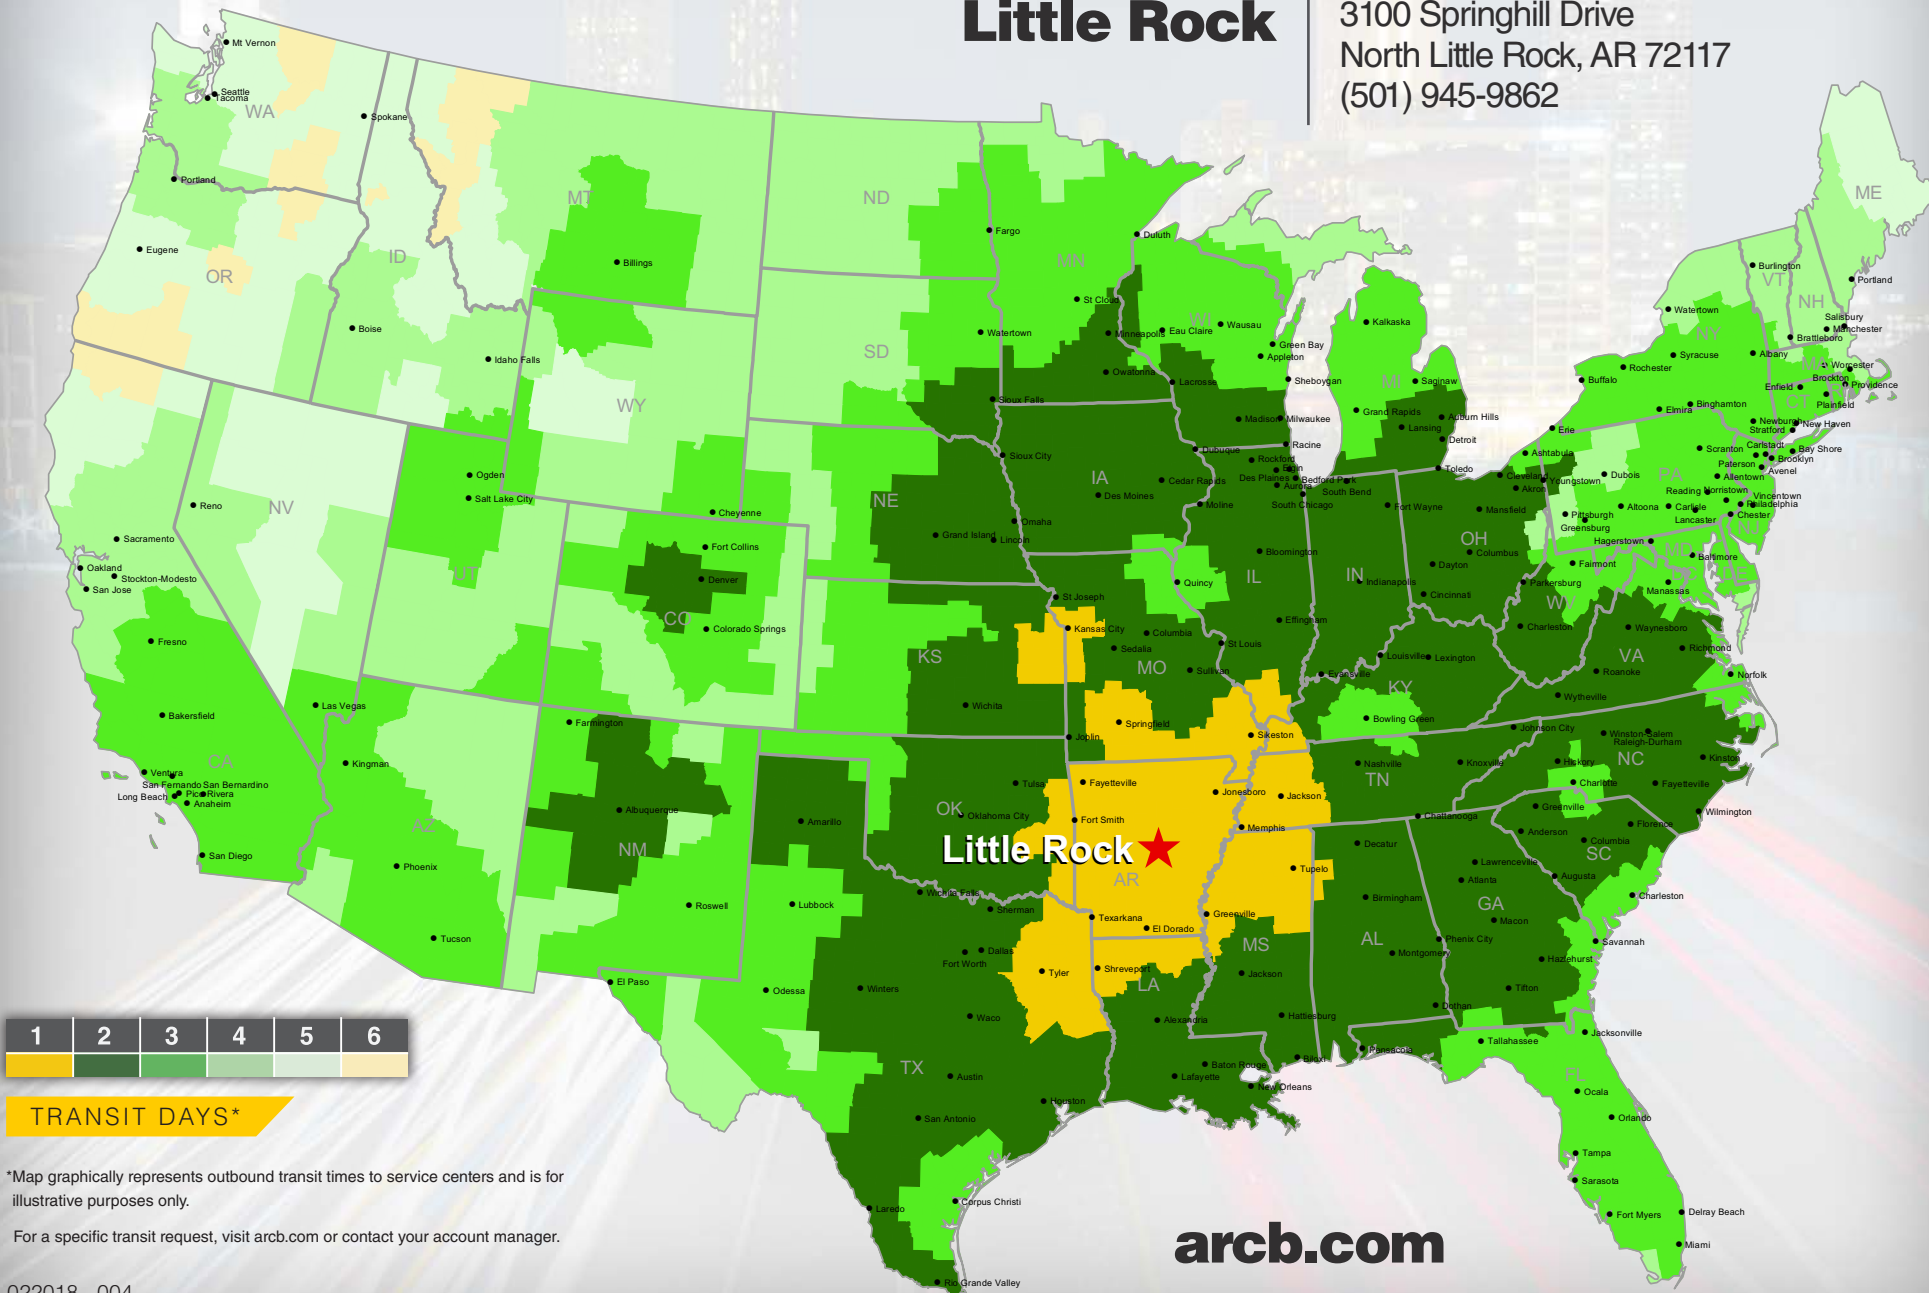

Little Rock

3100 Springhill Drive
North Little Rock, AR 72117
(501) 945-9862

TRANSIT DAYS*

*Map graphically represents outbound transit times to service centers and is for illustrative purposes only.

For a specific transit request, visit arcb.com or contact your account manager.