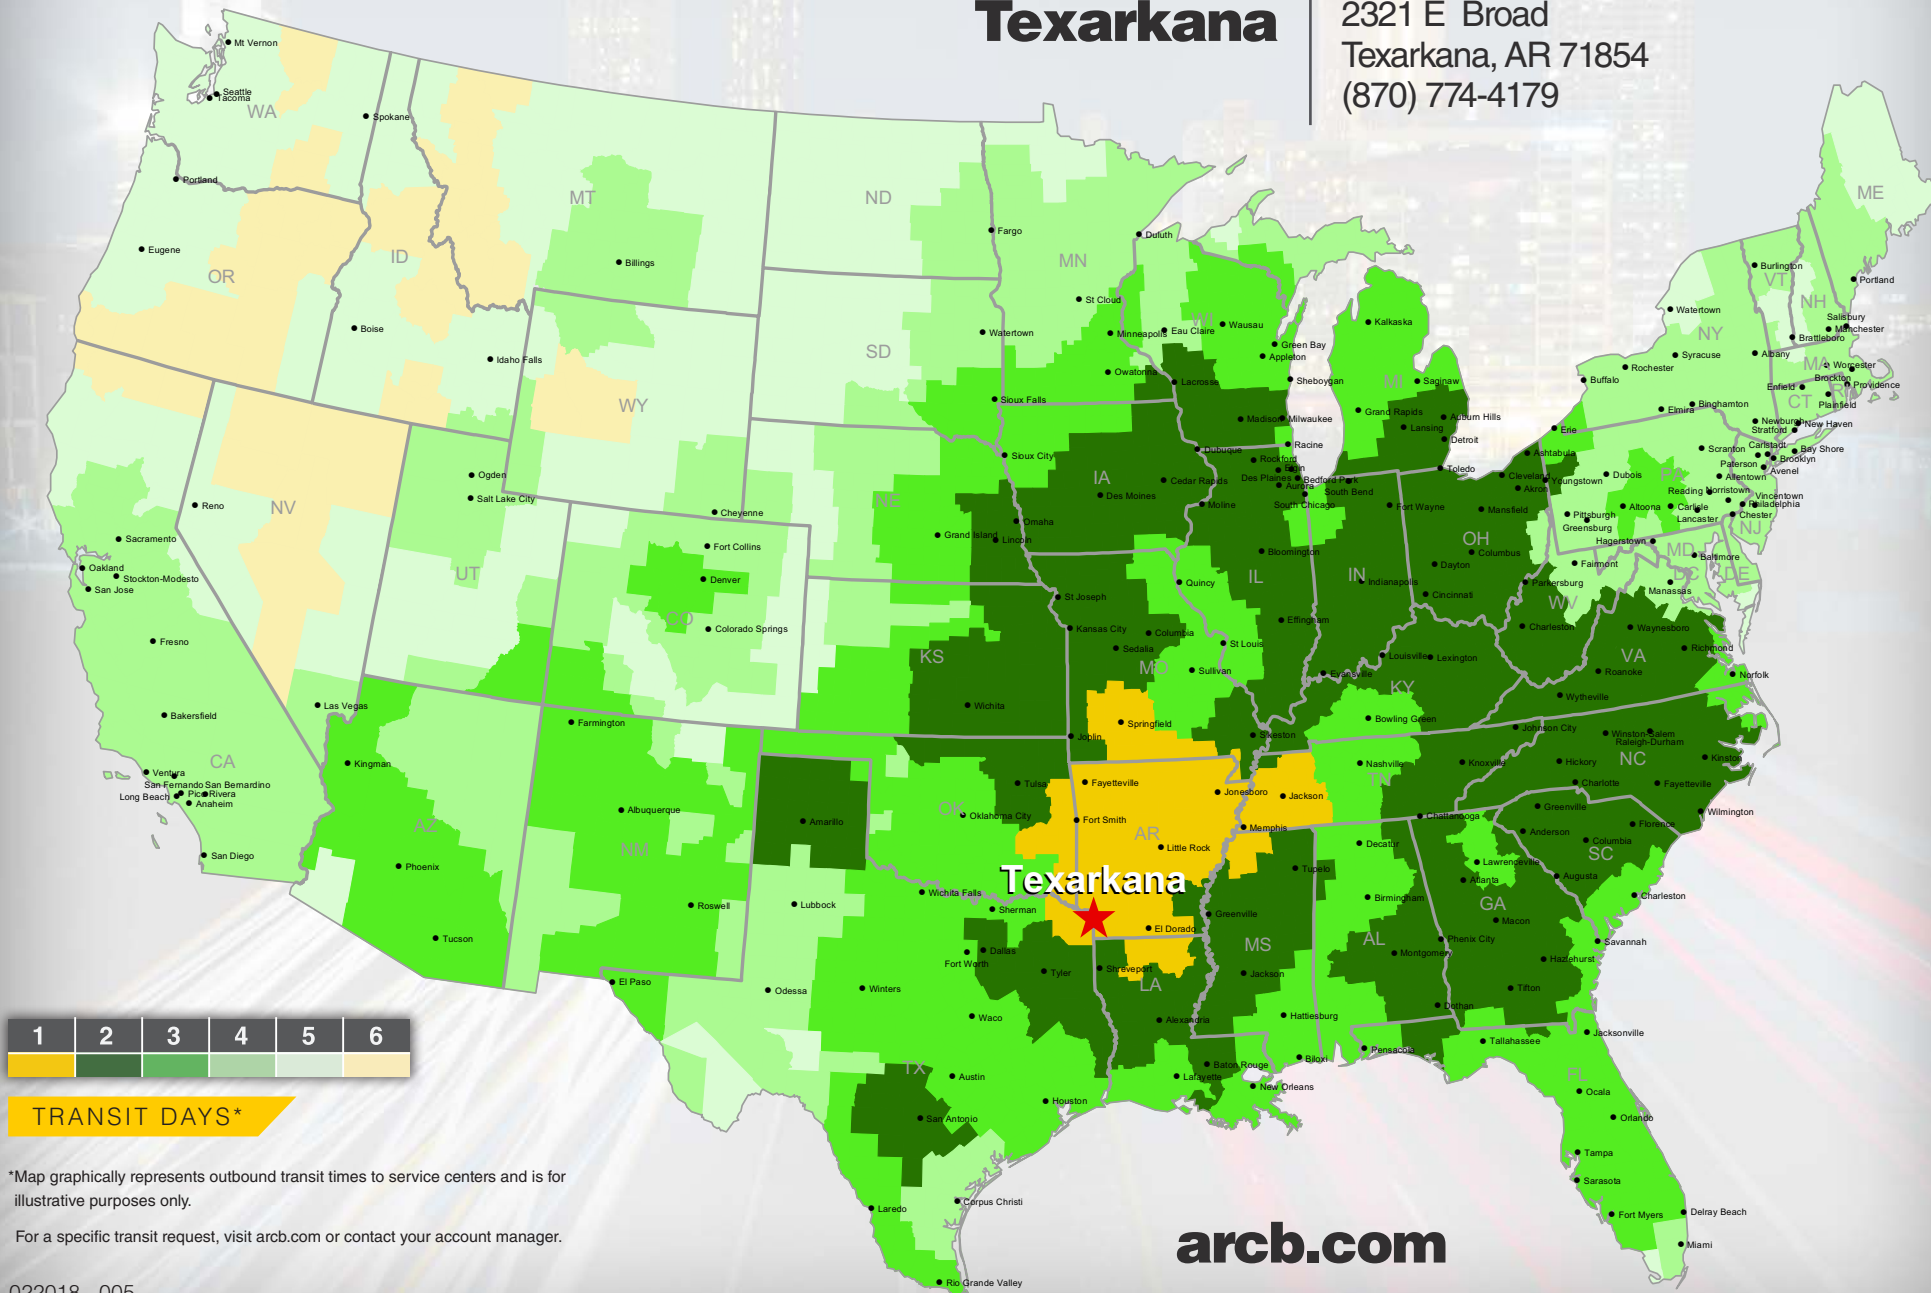

Texarkana

2321 E Broad
Texarkana, AR 71854
(870) 774-4179

TRANSIT DAYS*

*Map graphically represents outbound transit times to service centers and is for illustrative purposes only.

For a specific transit request, visit arcb.com or contact your account manager.