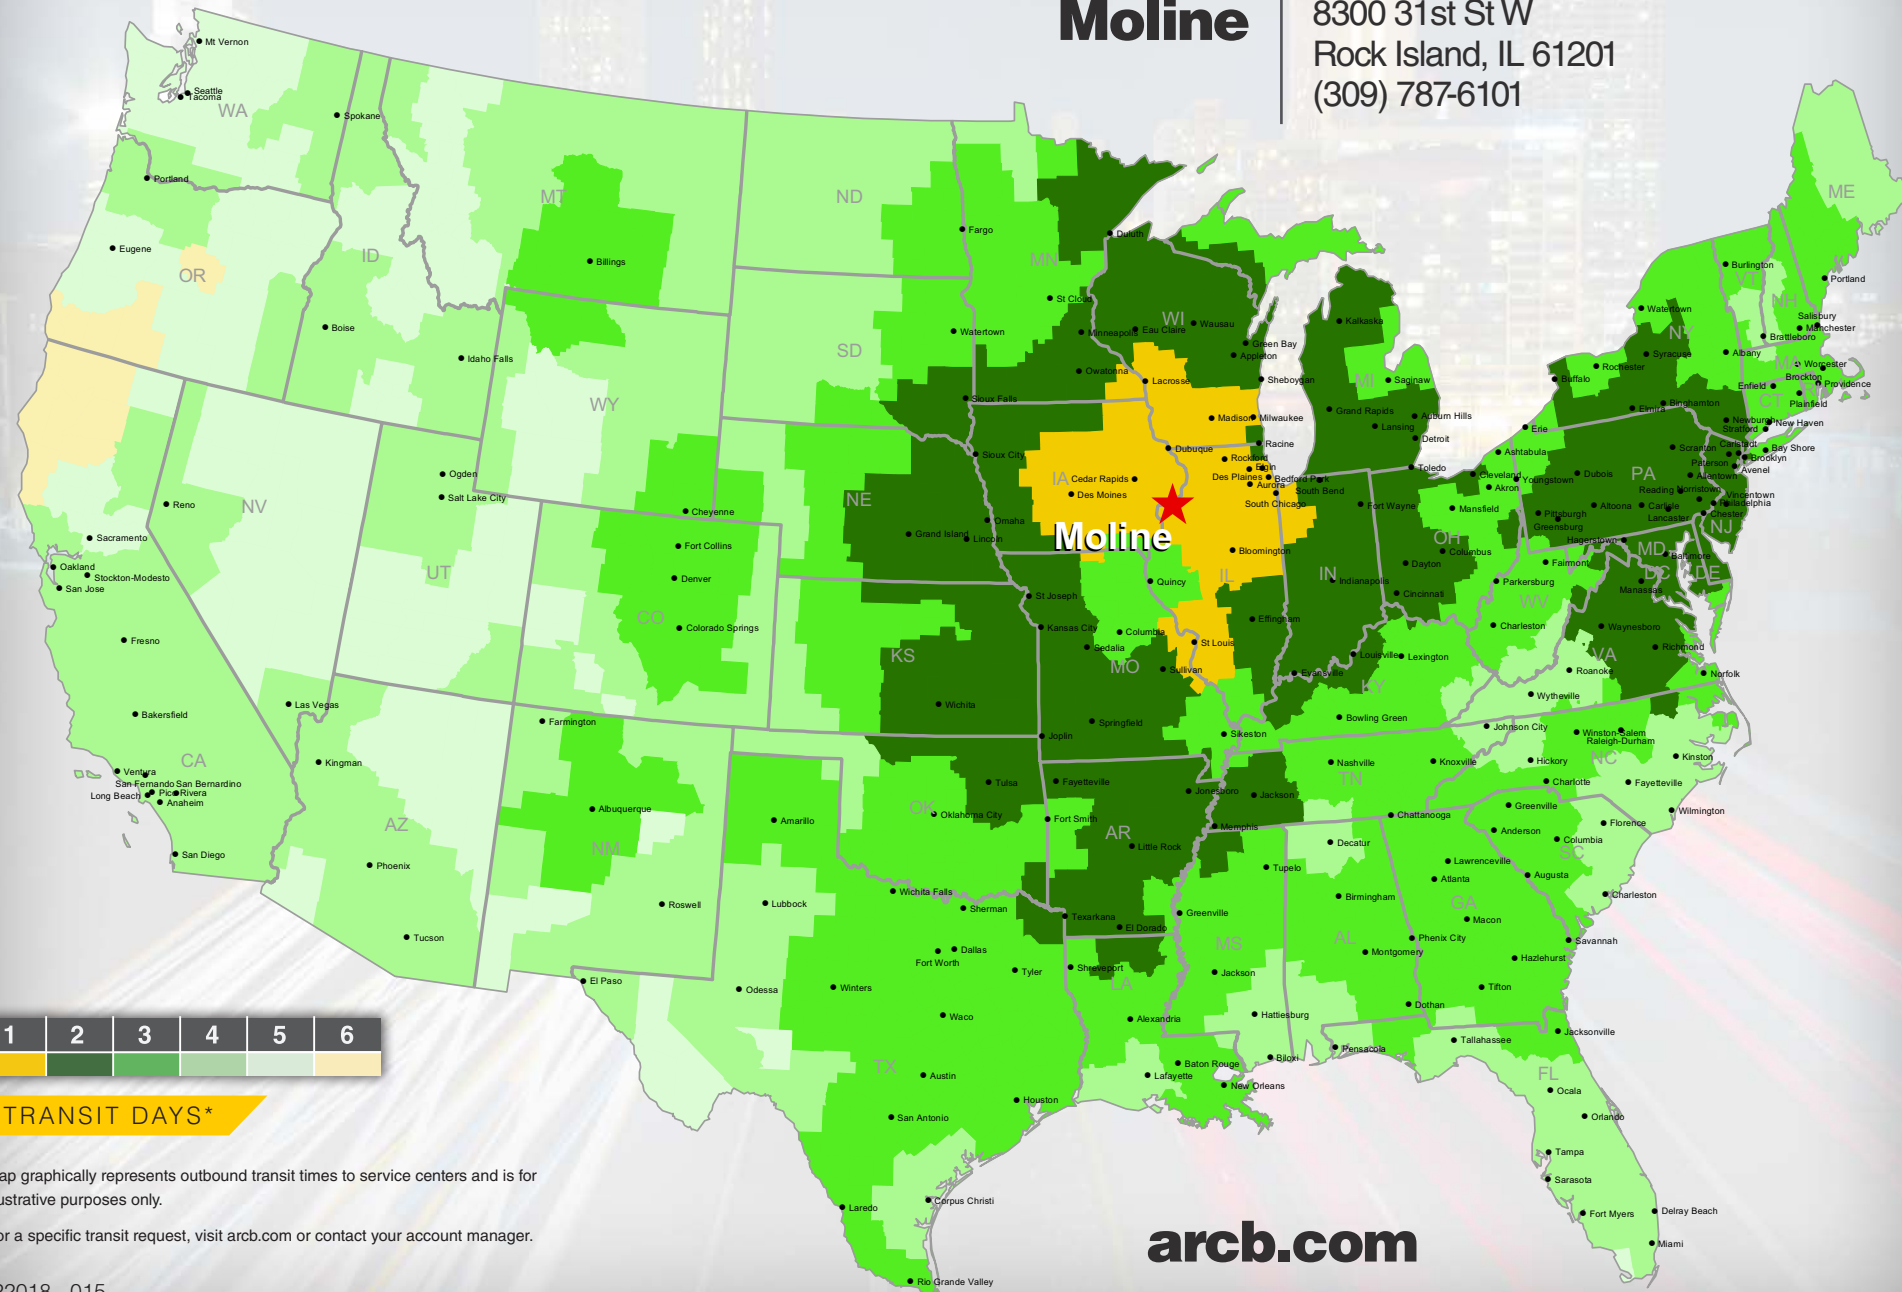

Moline

8300 31st St W
Rock Island, IL 61201
(309) 787-6101

TRANSIT DAYS*

*Map graphically represents outbound transit times to service centers and is for illustrative purposes only.

For a specific transit request, visit arcb.com or contact your account manager.