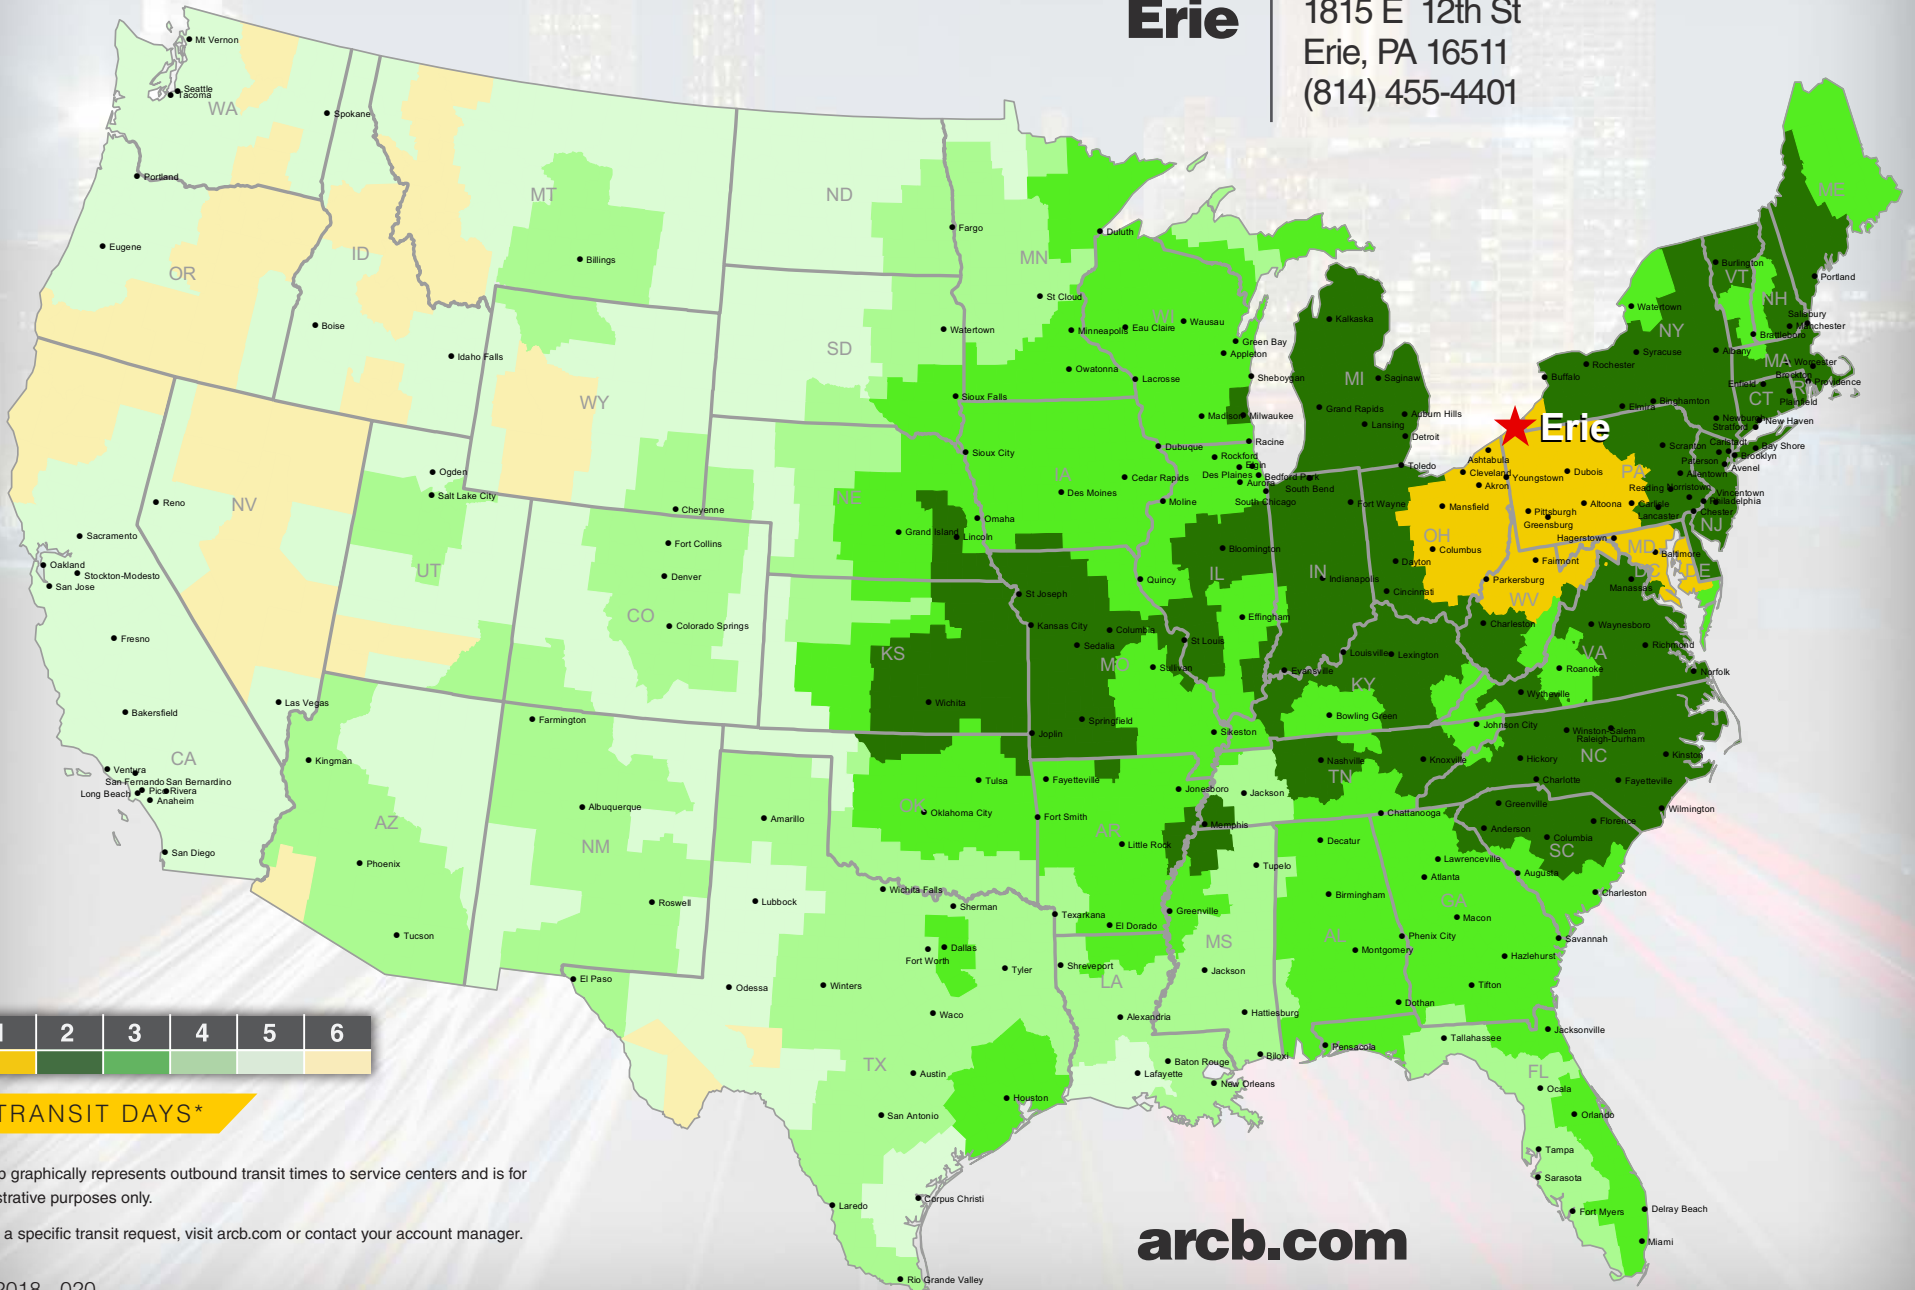

Erie

1815 E 12th St
Erie, PA 16511
(814) 455-4401

TRANSIT DAYS*

*Map graphically represents outbound transit times to service centers and is for illustrative purposes only.

For a specific transit request, visit arcb.com or contact your account manager.