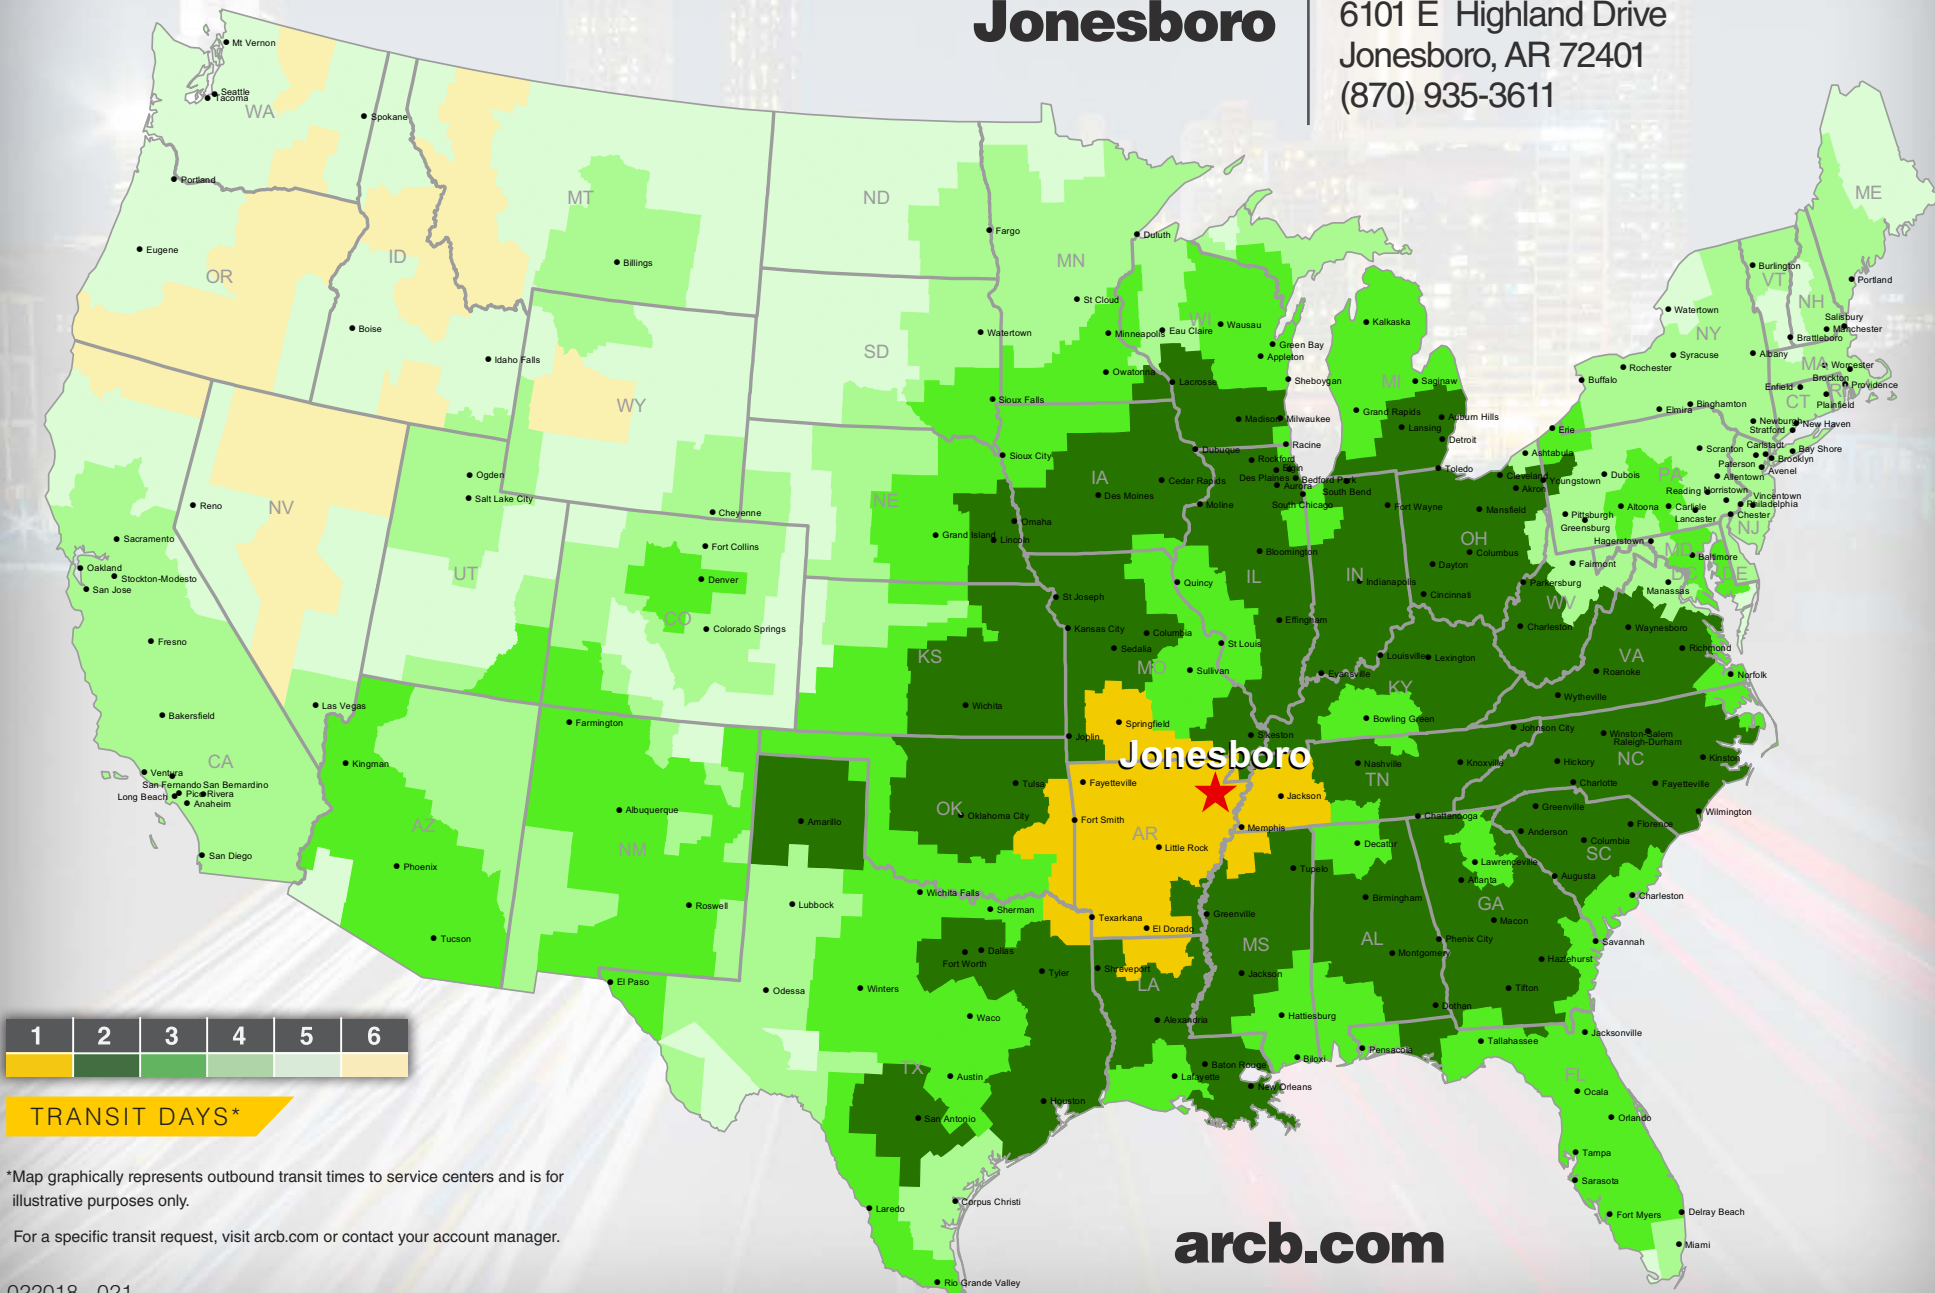

Jonesboro

6101 E Highland Drive
Jonesboro, AR 72401
(870) 935-3611

*Map graphically represents outbound transit times to service centers and is for illustrative purposes only.
For a specific transit request, visit arcb.com or contact your account manager.