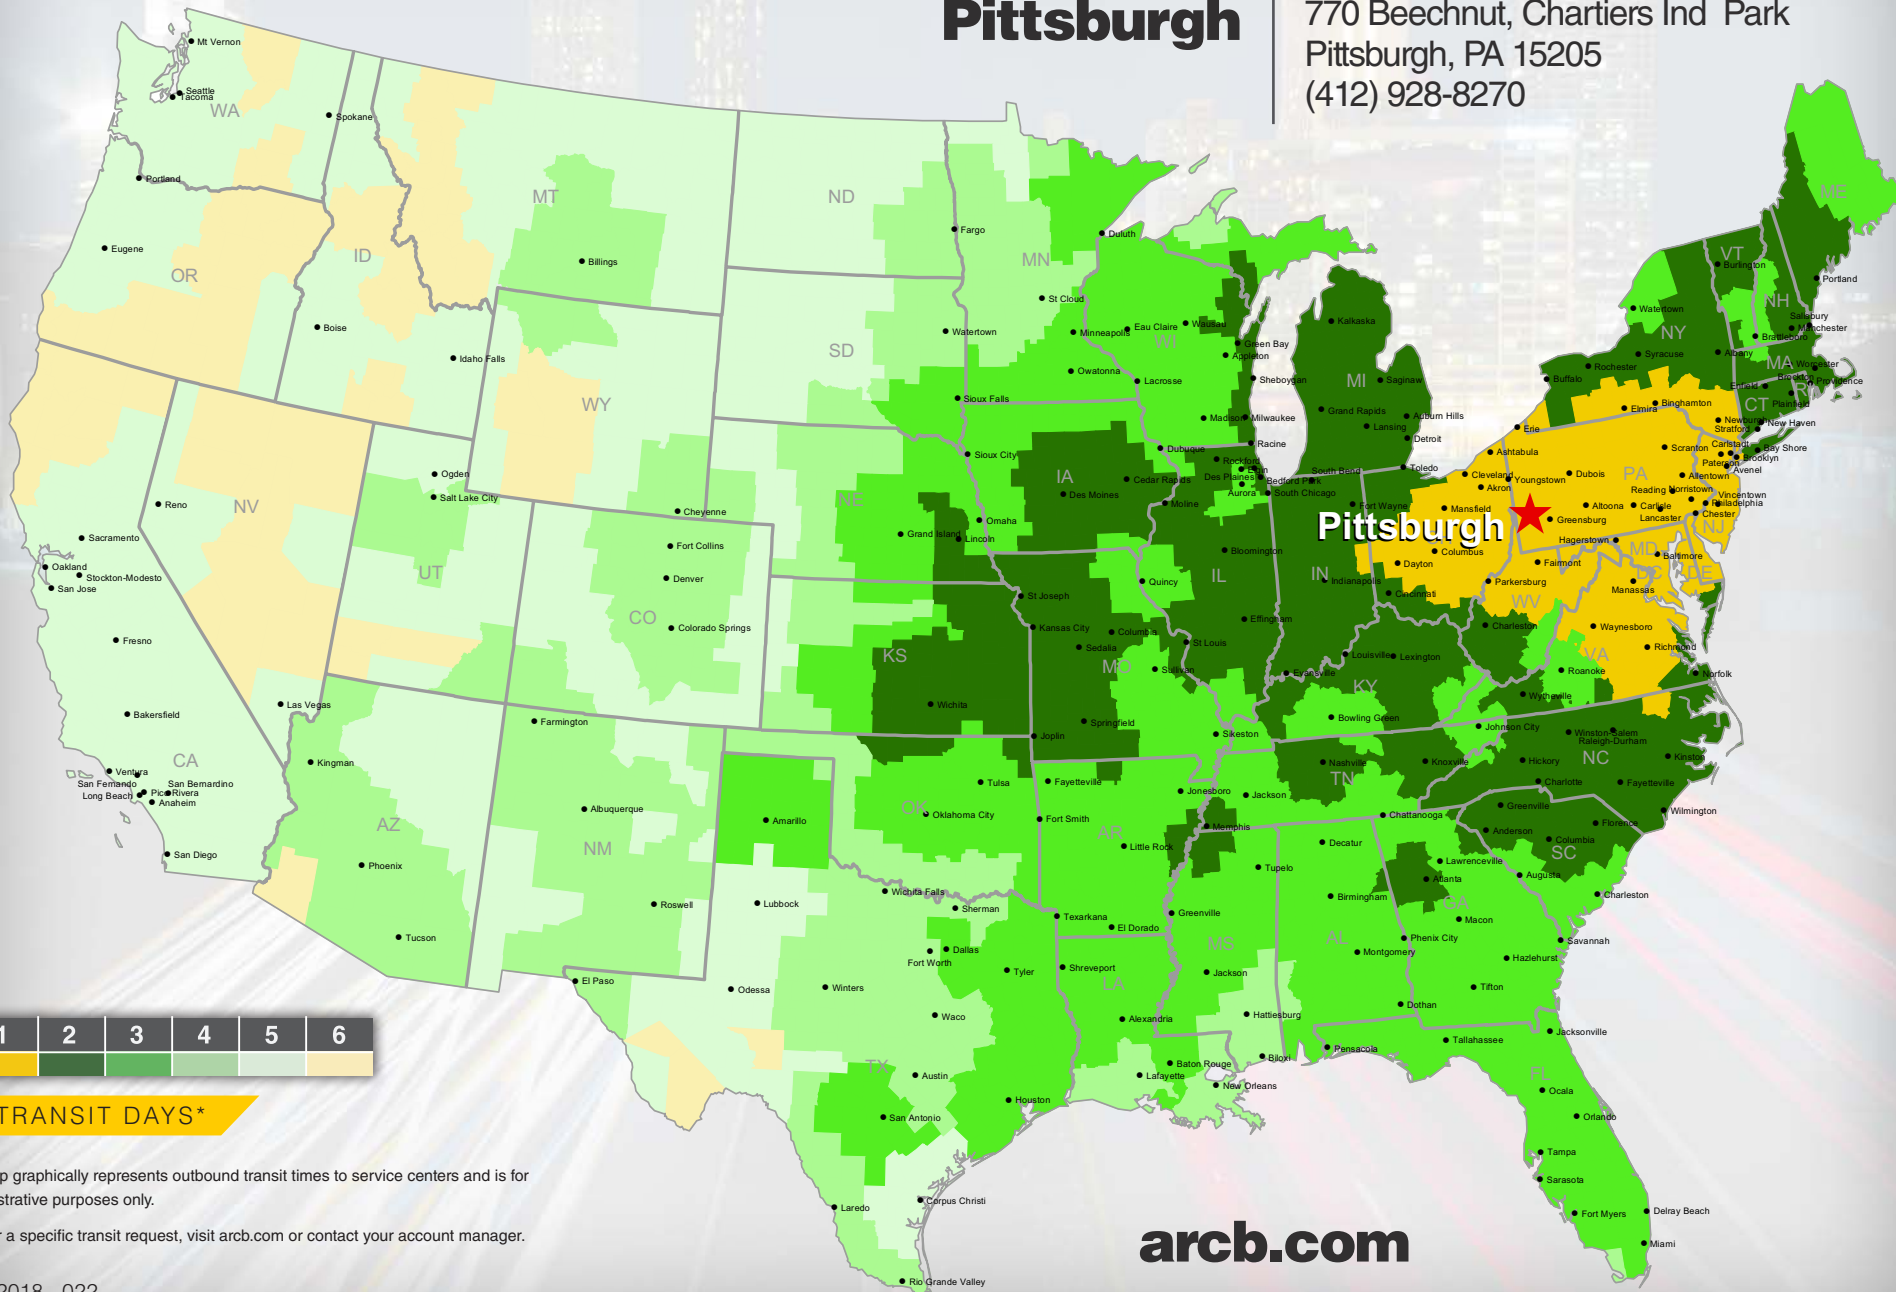

Pittsburgh

770 Beechnut, Chartiers Ind Park
Pittsburgh, PA 15205
(412) 928-8270

TRANSIT DAYS*

*Map graphically represents outbound transit times to service centers and is for illustrative purposes only.

For a specific transit request, visit arcb.com or contact your account manager.