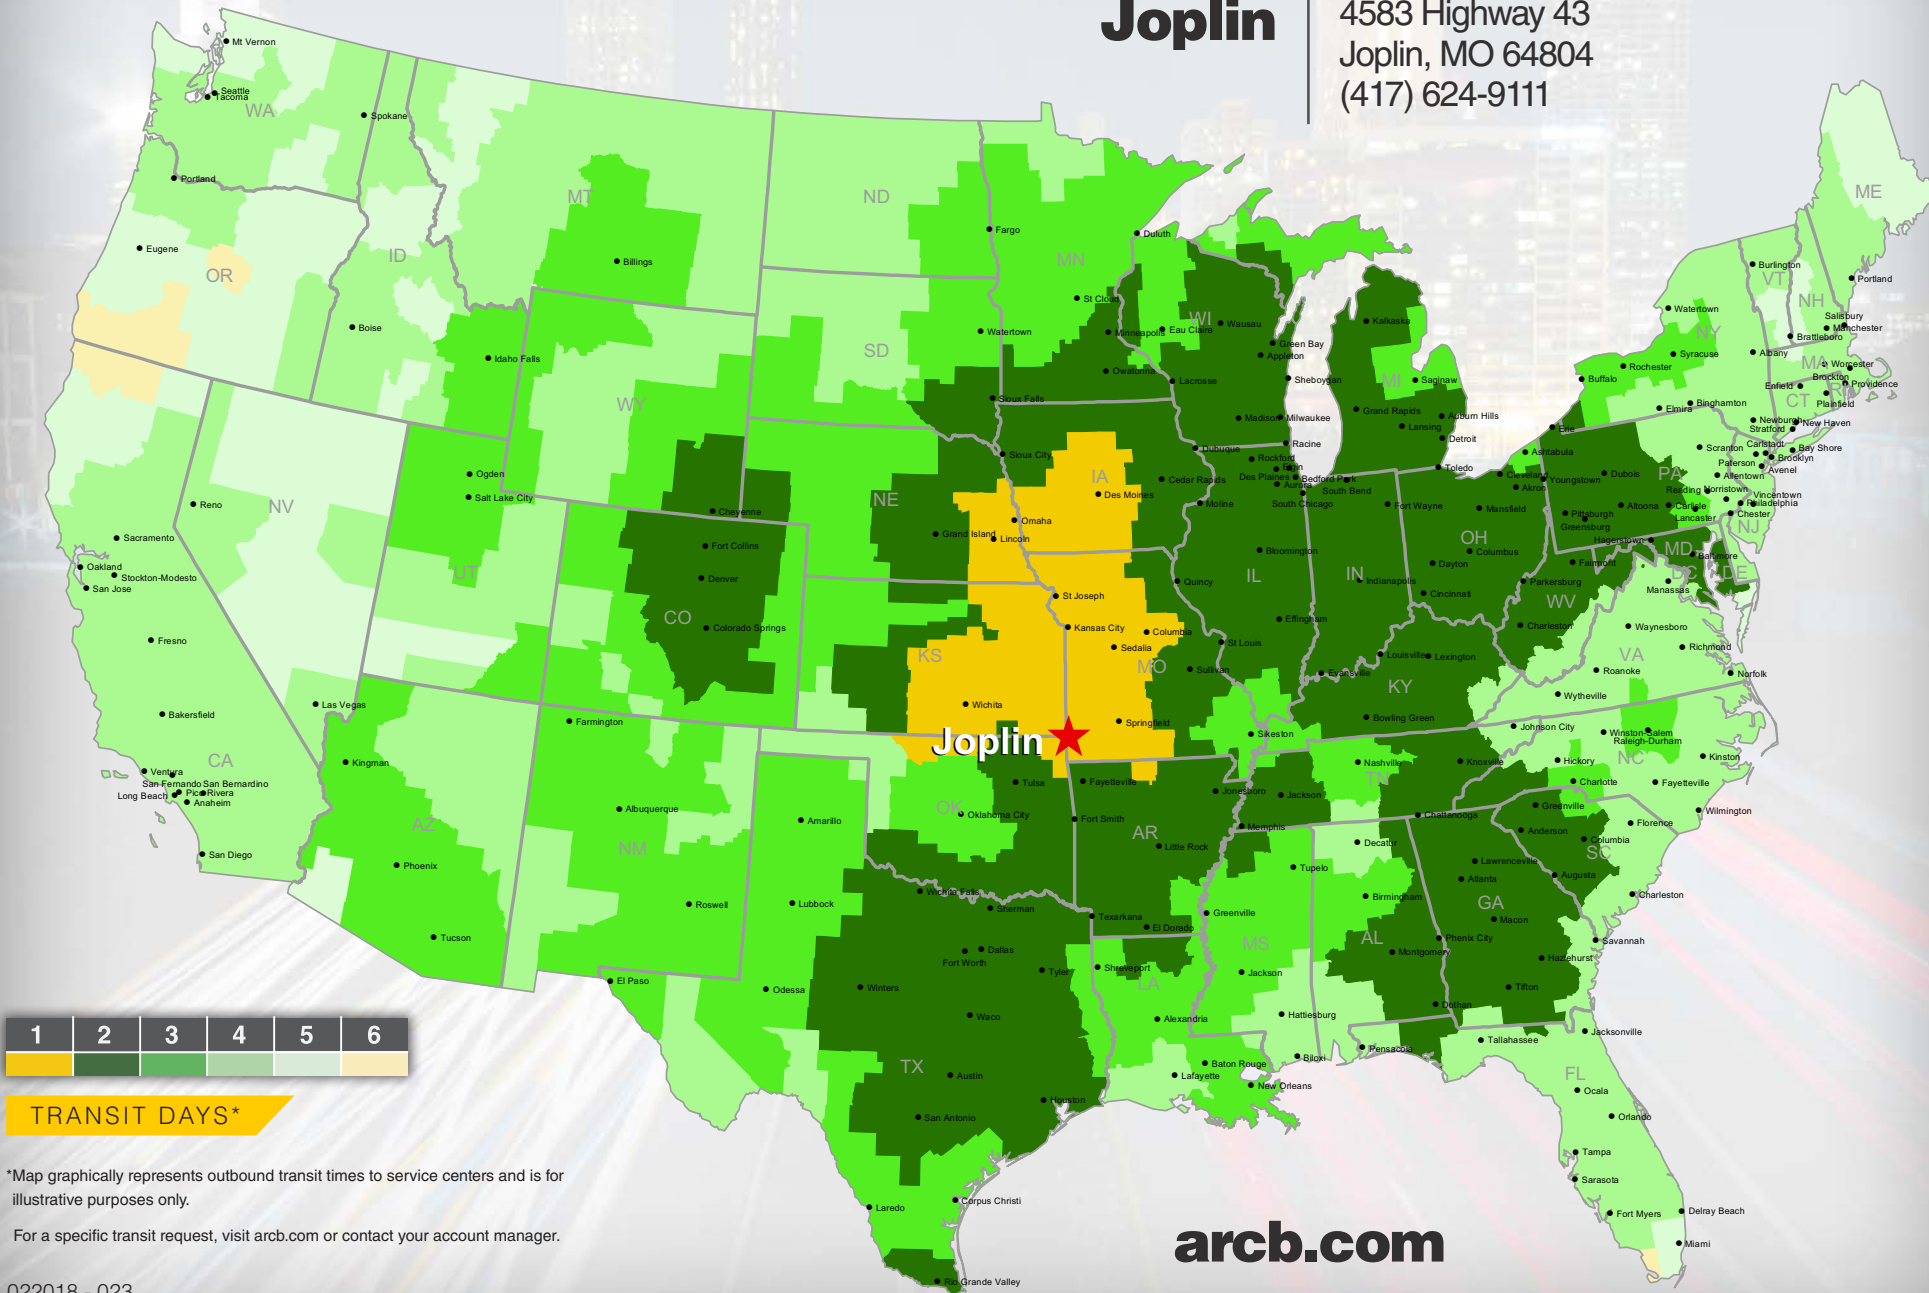

Joplin

4583 Highway 43
Joplin, MO 64804
(417) 624-9111

TRANSIT DAYS*

*Map graphically represents outbound transit times to service centers and is for illustrative purposes only.

For a specific transit request, visit arcb.com or contact your account manager.