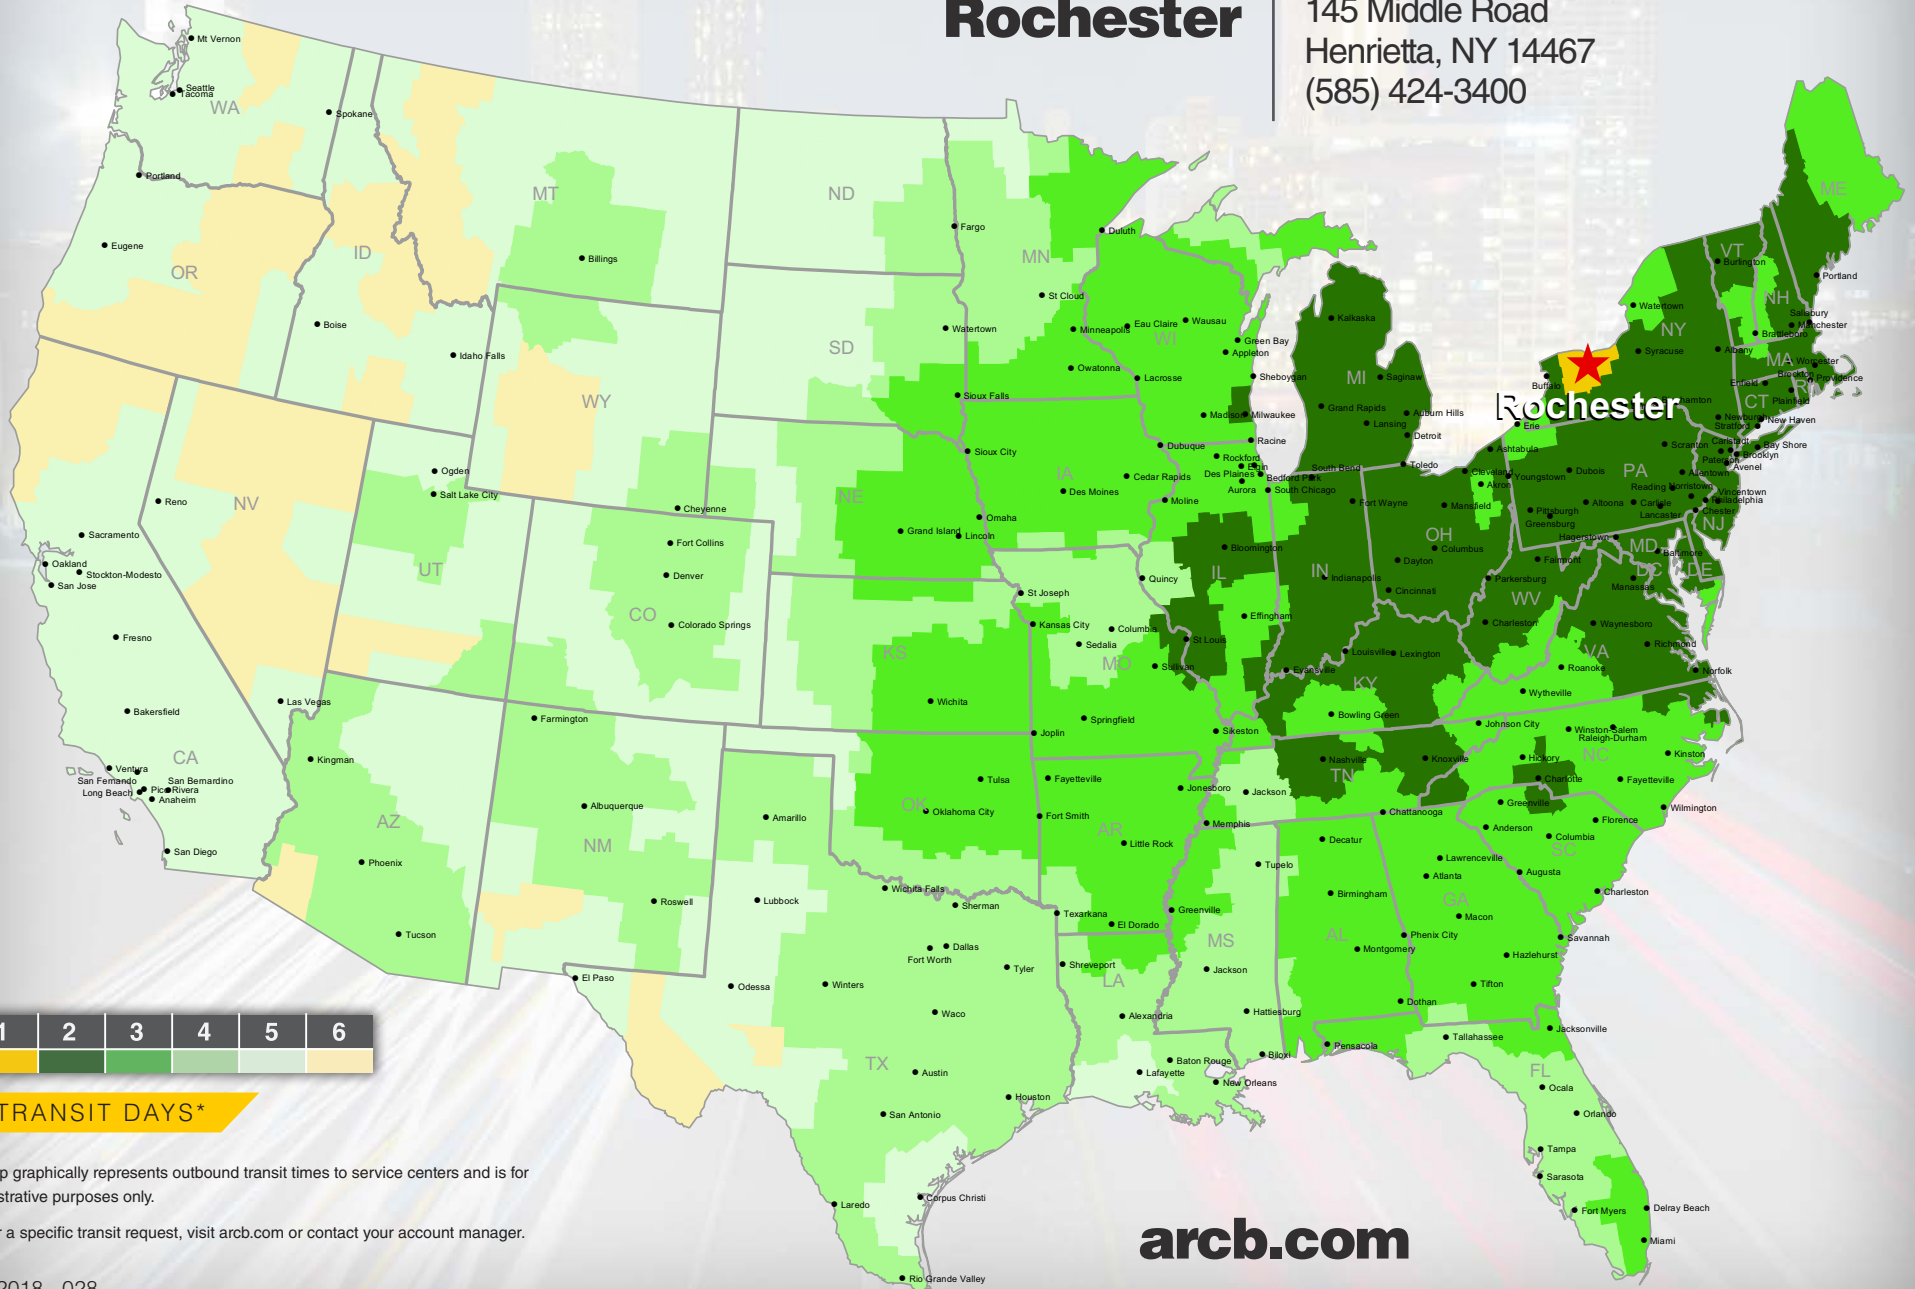

Rochester

145 Middle Road
Henrietta, NY 14467
(585) 424-3400

TRANSIT DAYS*

*Map graphically represents outbound transit times to service centers and is for illustrative purposes only.

For a specific transit request, visit arcb.com or contact your account manager.