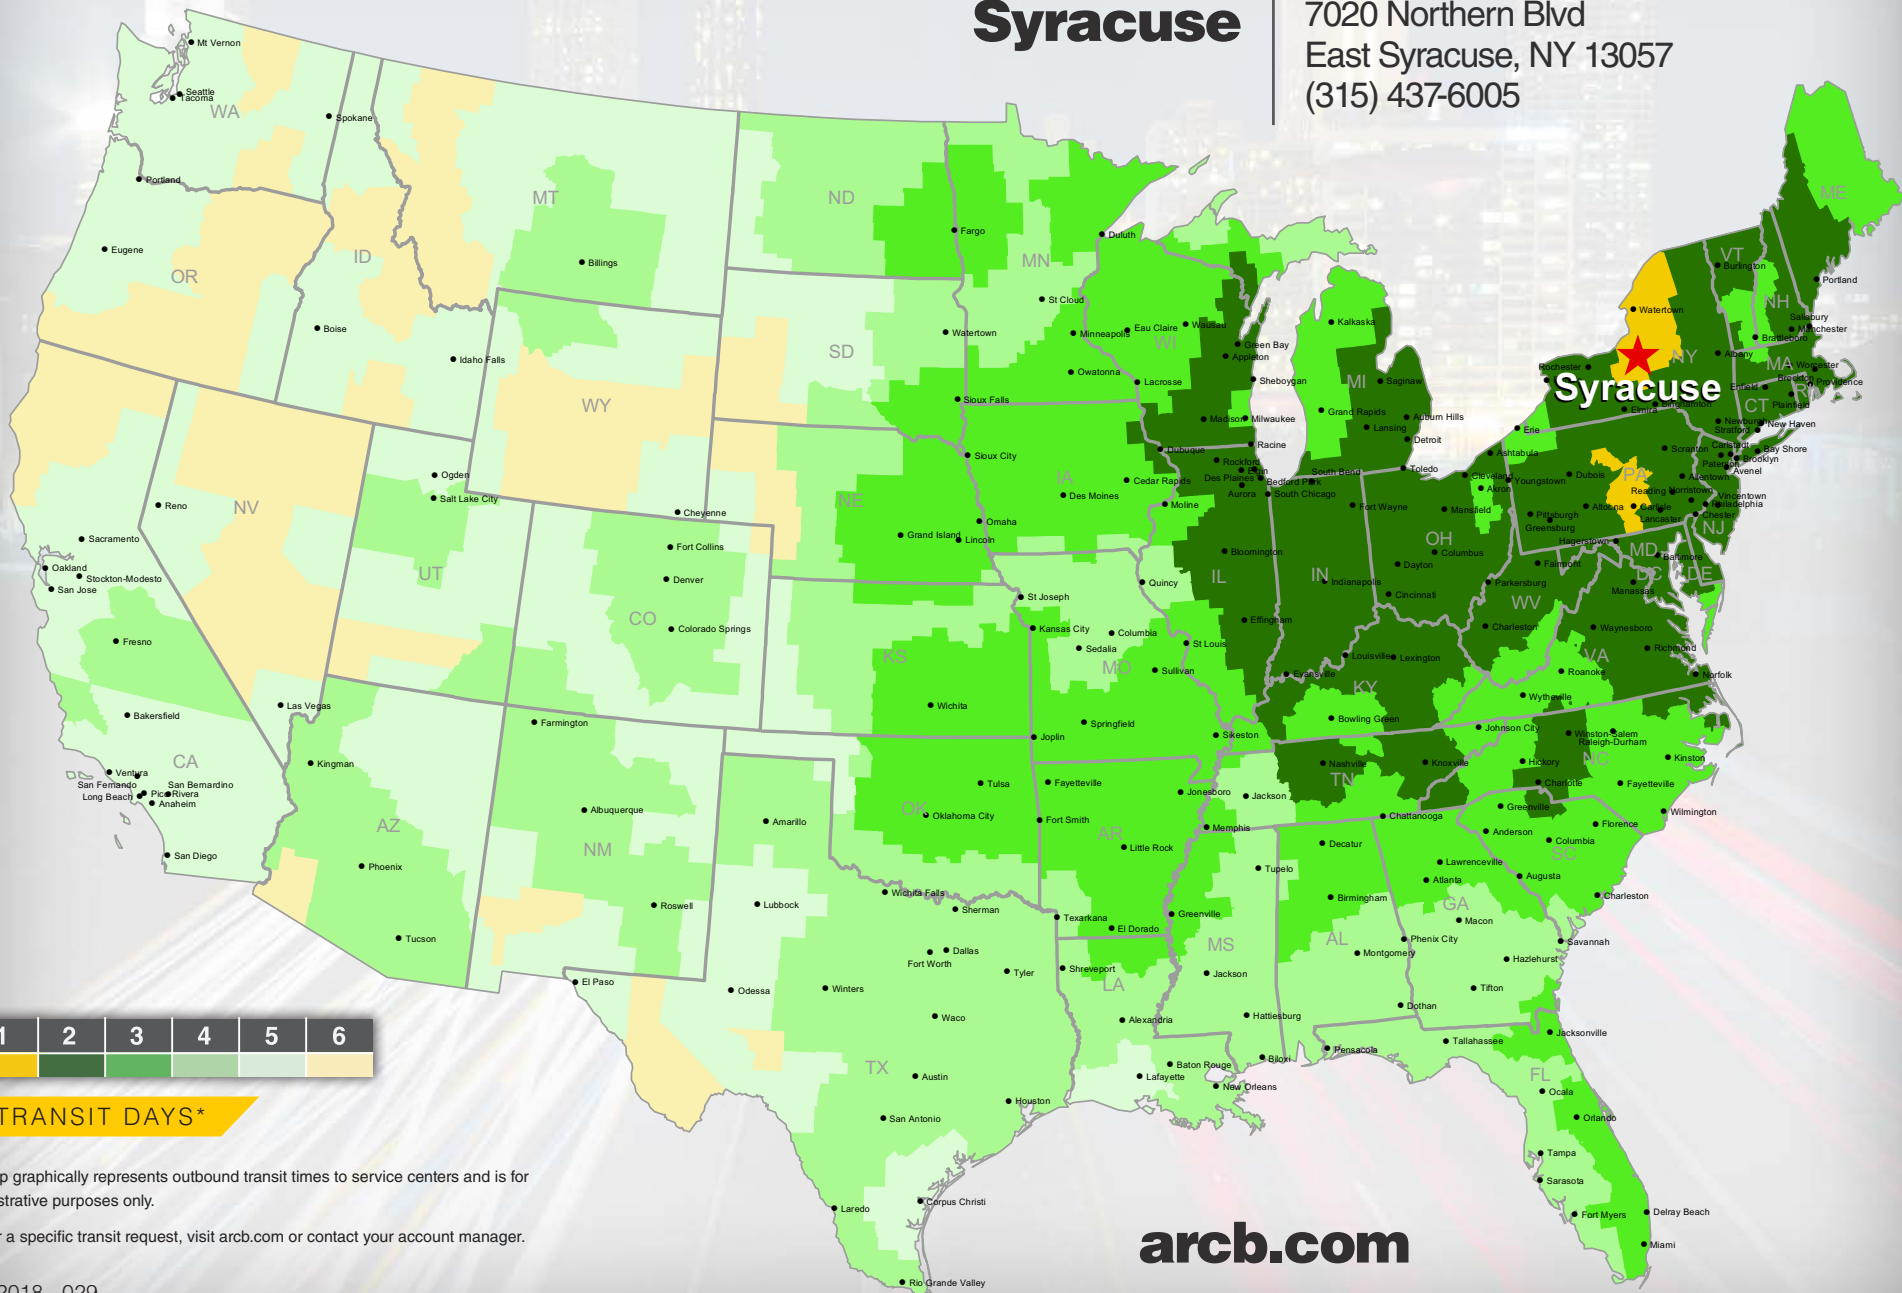

Syracuse

7020 Northern Blvd
East Syracuse, NY 13057
(315) 437-6005

TRANSIT DAYS*

*Map graphically represents outbound transit times to service centers and is for illustrative purposes only.

For a specific transit request, visit arcb.com or contact your account manager.