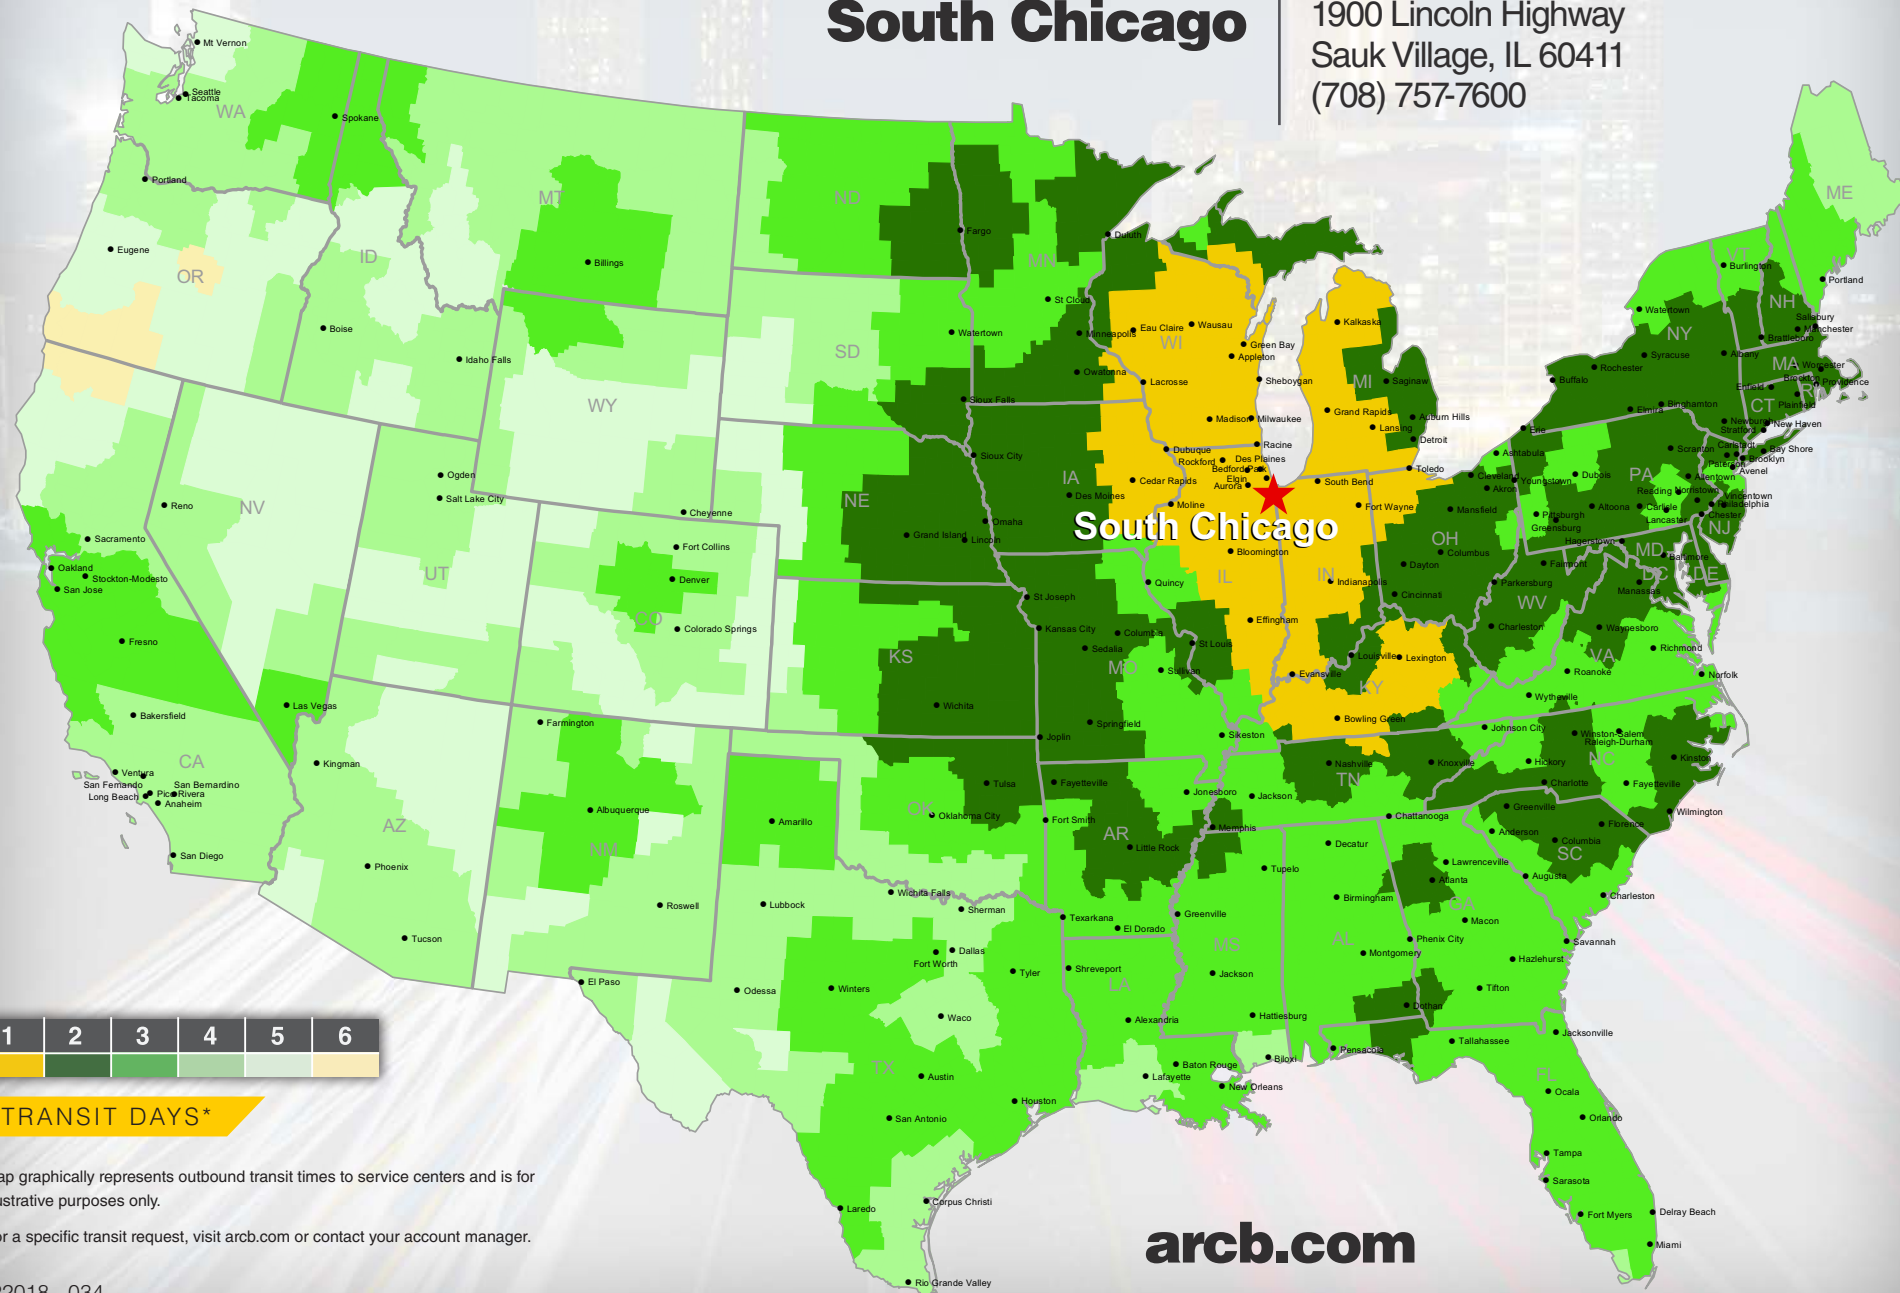

South Chicago

1900 Lincoln Highway
Sauk Village, IL 60411
(708) 757-7600

TRANSIT DAYS*

*Map graphically represents outbound transit times to service centers and is for illustrative purposes only.

For a specific transit request, visit arcb.com or contact your account manager.