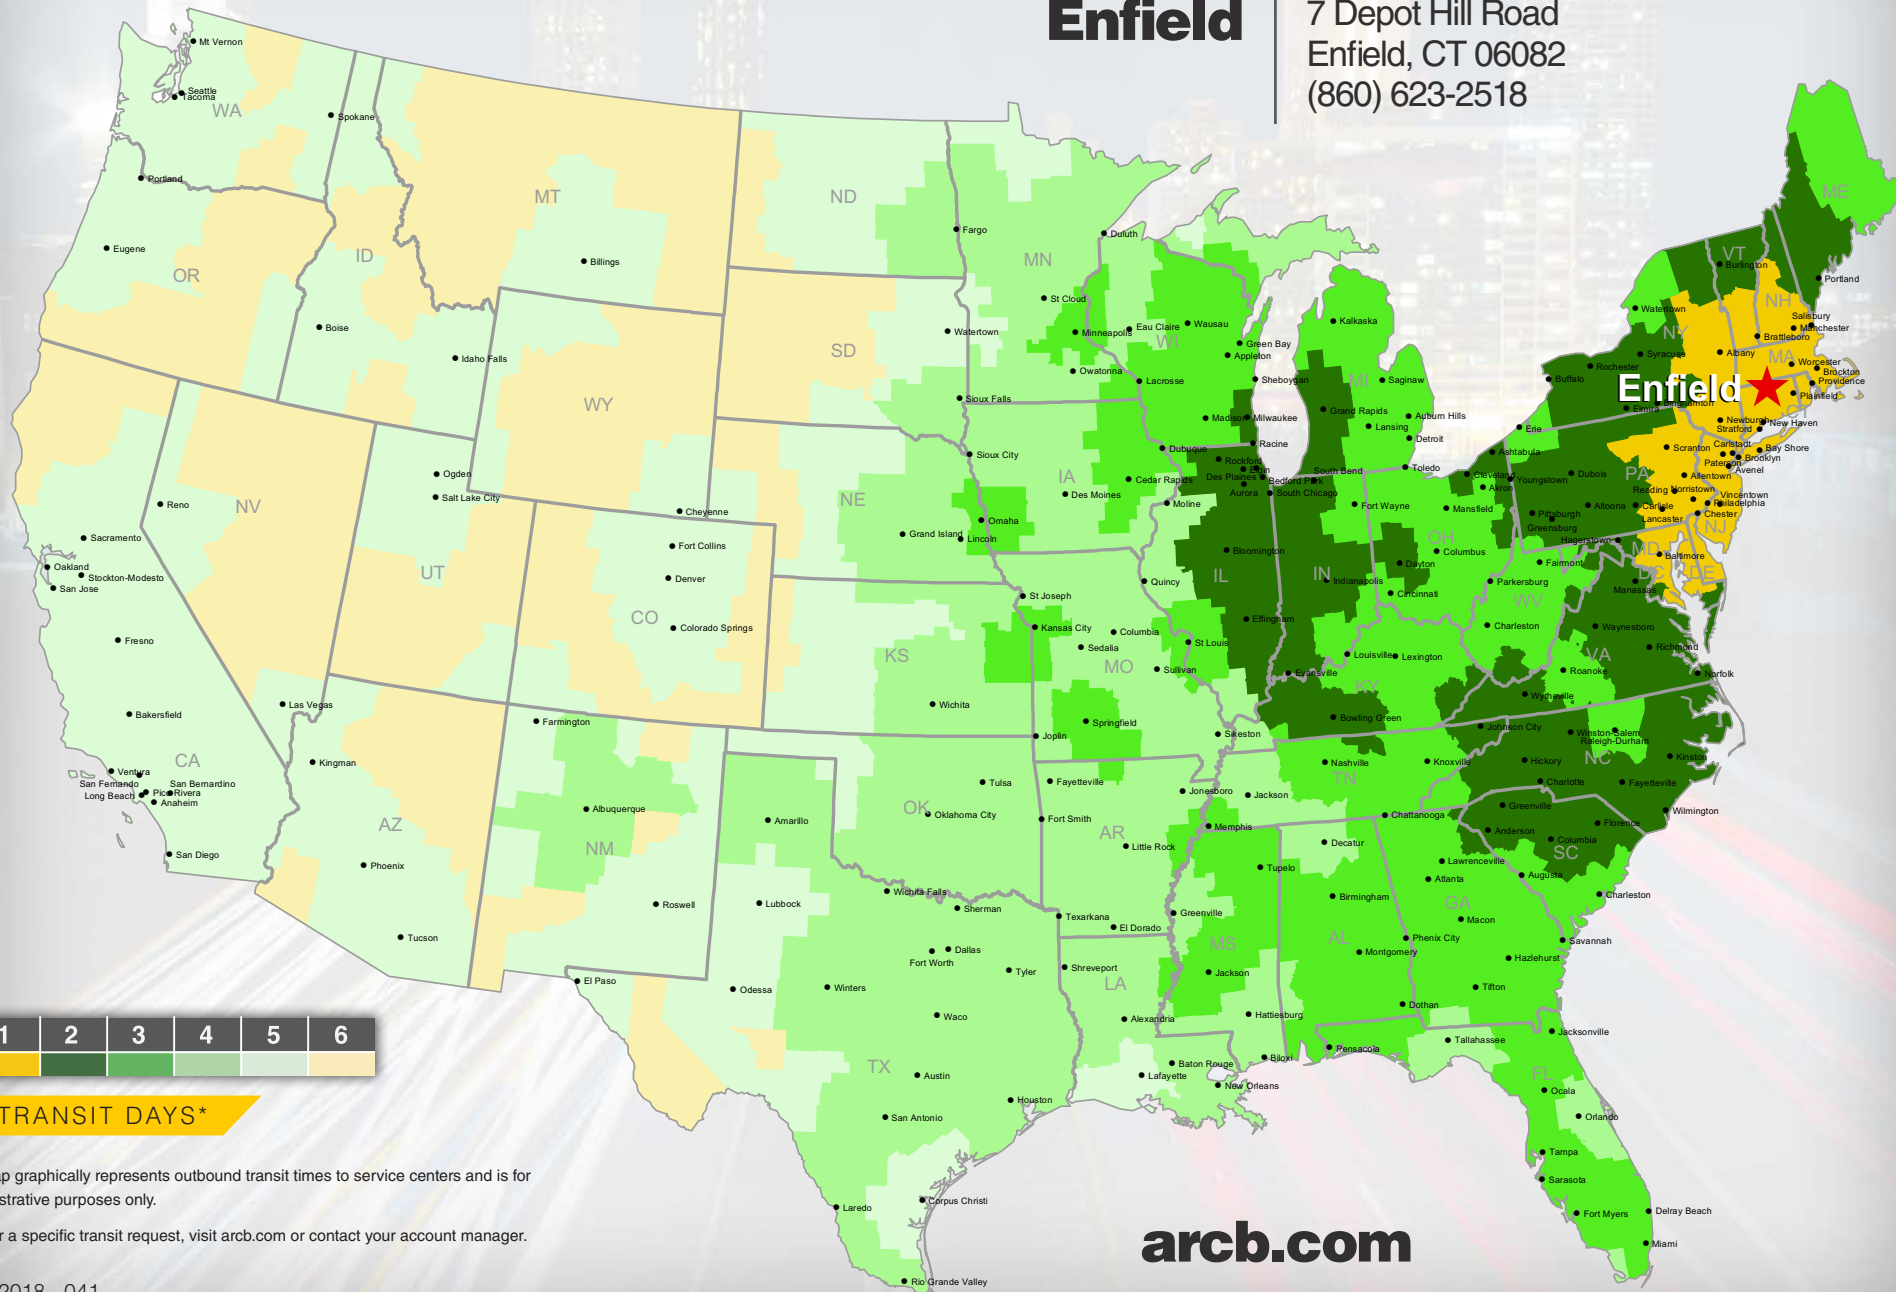

Enfield

7 Depot Hill Road
Enfield, CT 06082
(860) 623-2518

*Map graphically represents outbound transit times to service centers and is for illustrative purposes only.

For a specific transit request, visit arcb.com or contact your account manager.