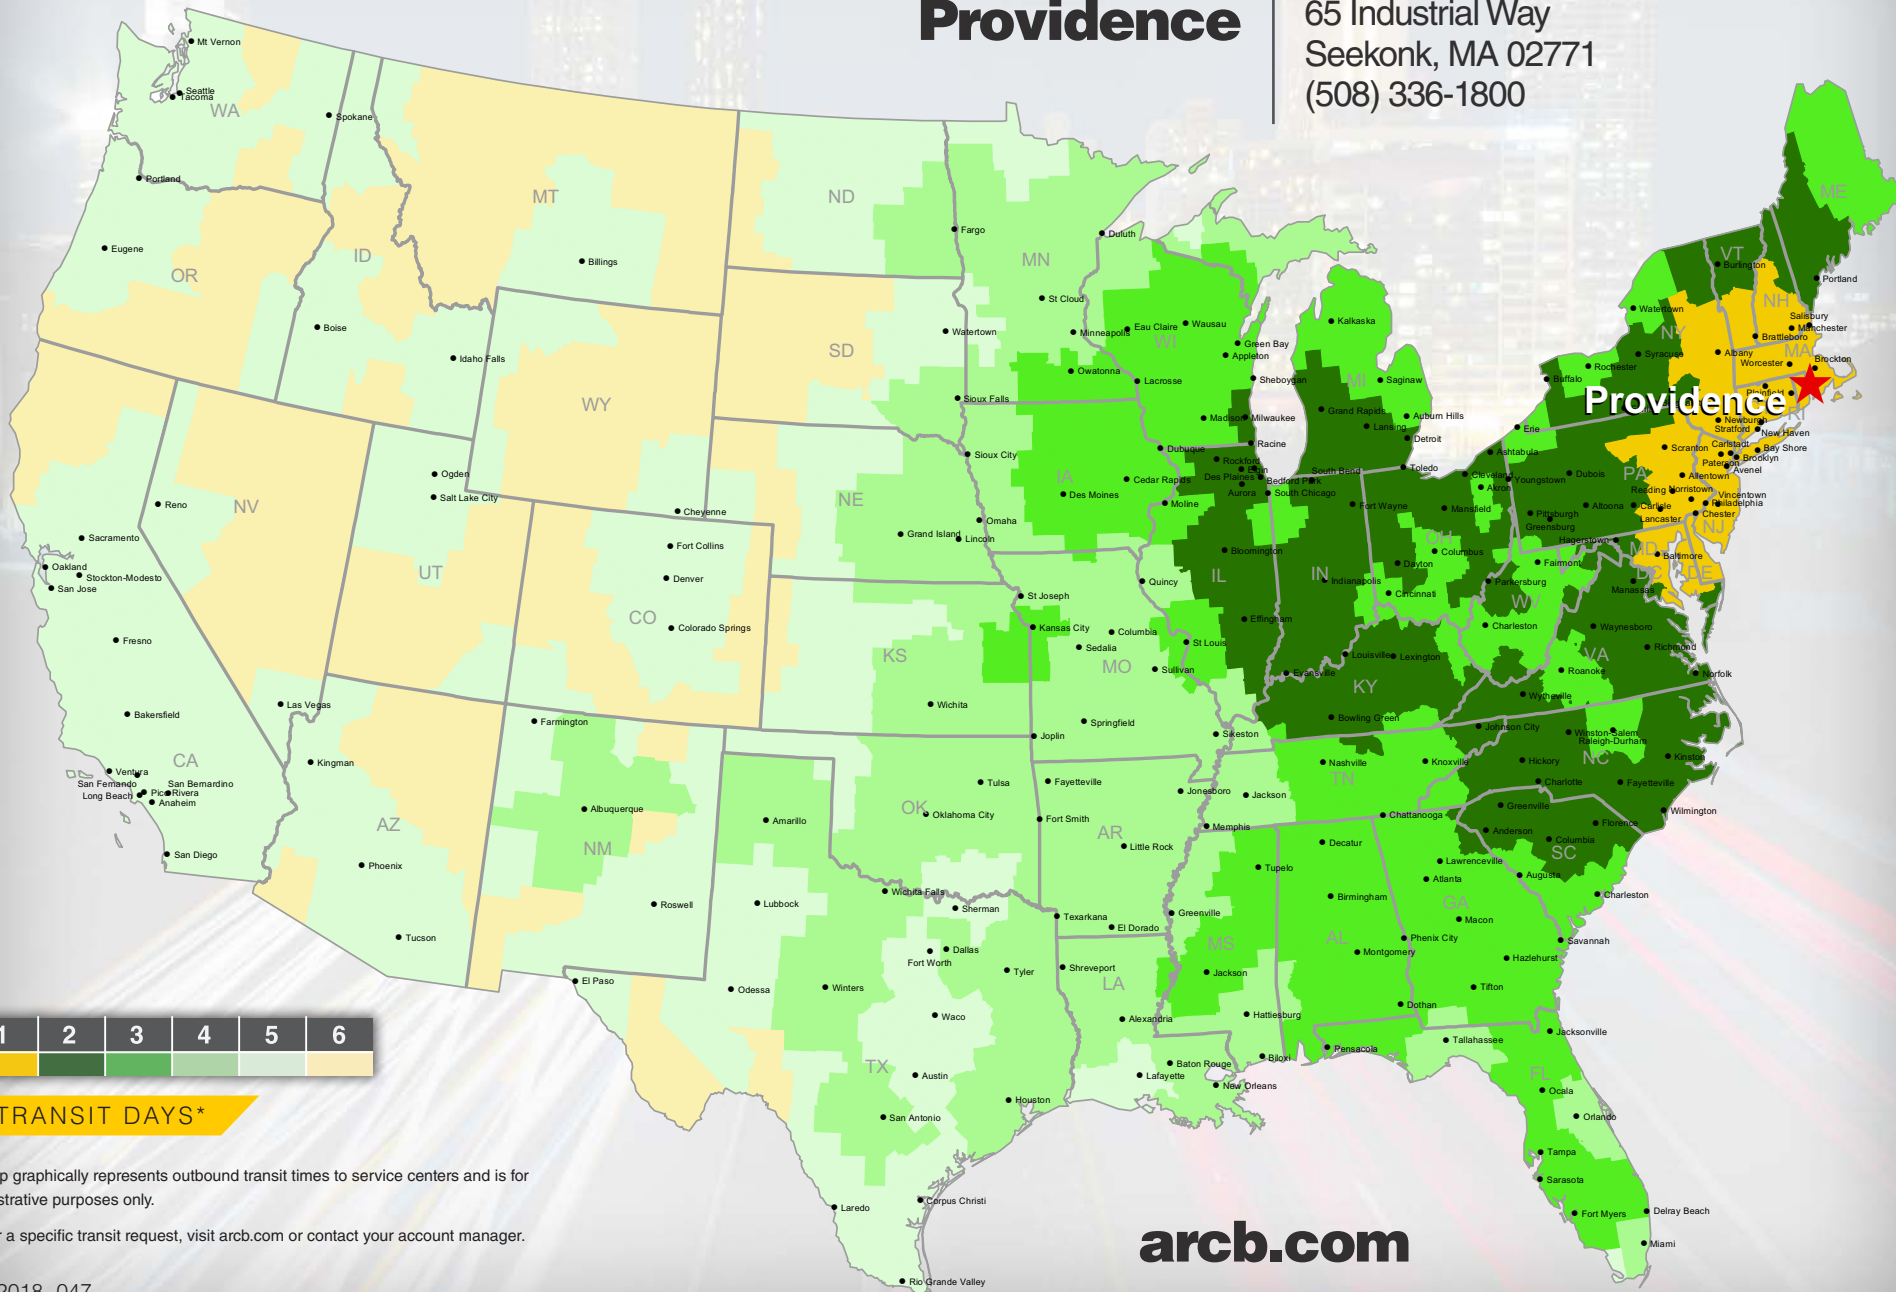

Providence

65 Industrial Way
Seekonk, MA 02771
(508) 336-1800

TRANSIT DAYS*

*Map graphically represents outbound transit times to service centers and is for illustrative purposes only.

For a specific transit request, visit arcb.com or contact your account manager.

022018- 047

arcb.com