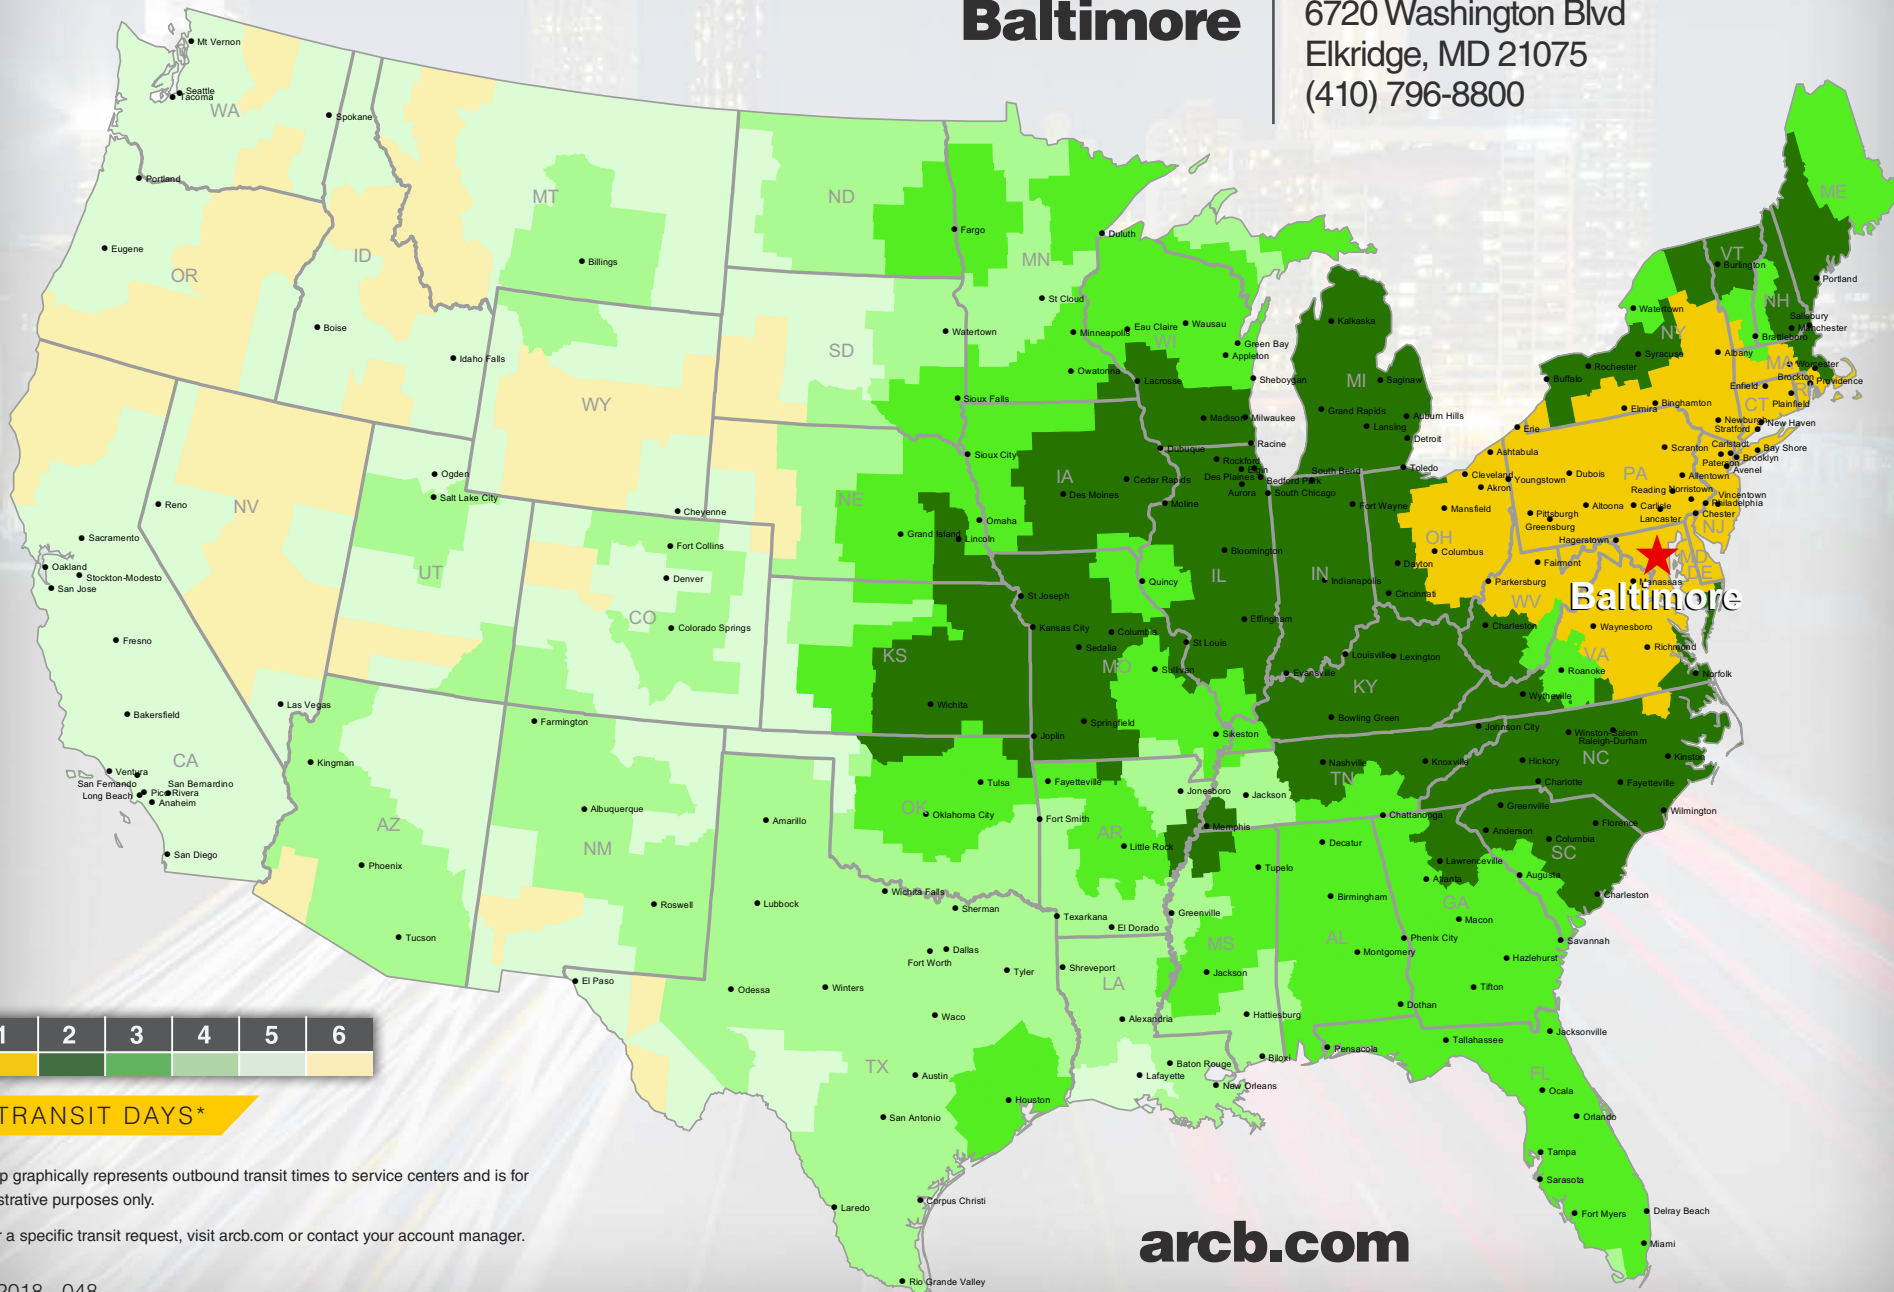

Baltimore

6720 Washington Blvd
Elkridge, MD 21075
(410) 796-8800

TRANSIT DAYS*

*Map graphically represents outbound transit times to service centers and is for illustrative purposes only.

For a specific transit request, visit arcb.com or contact your account manager.