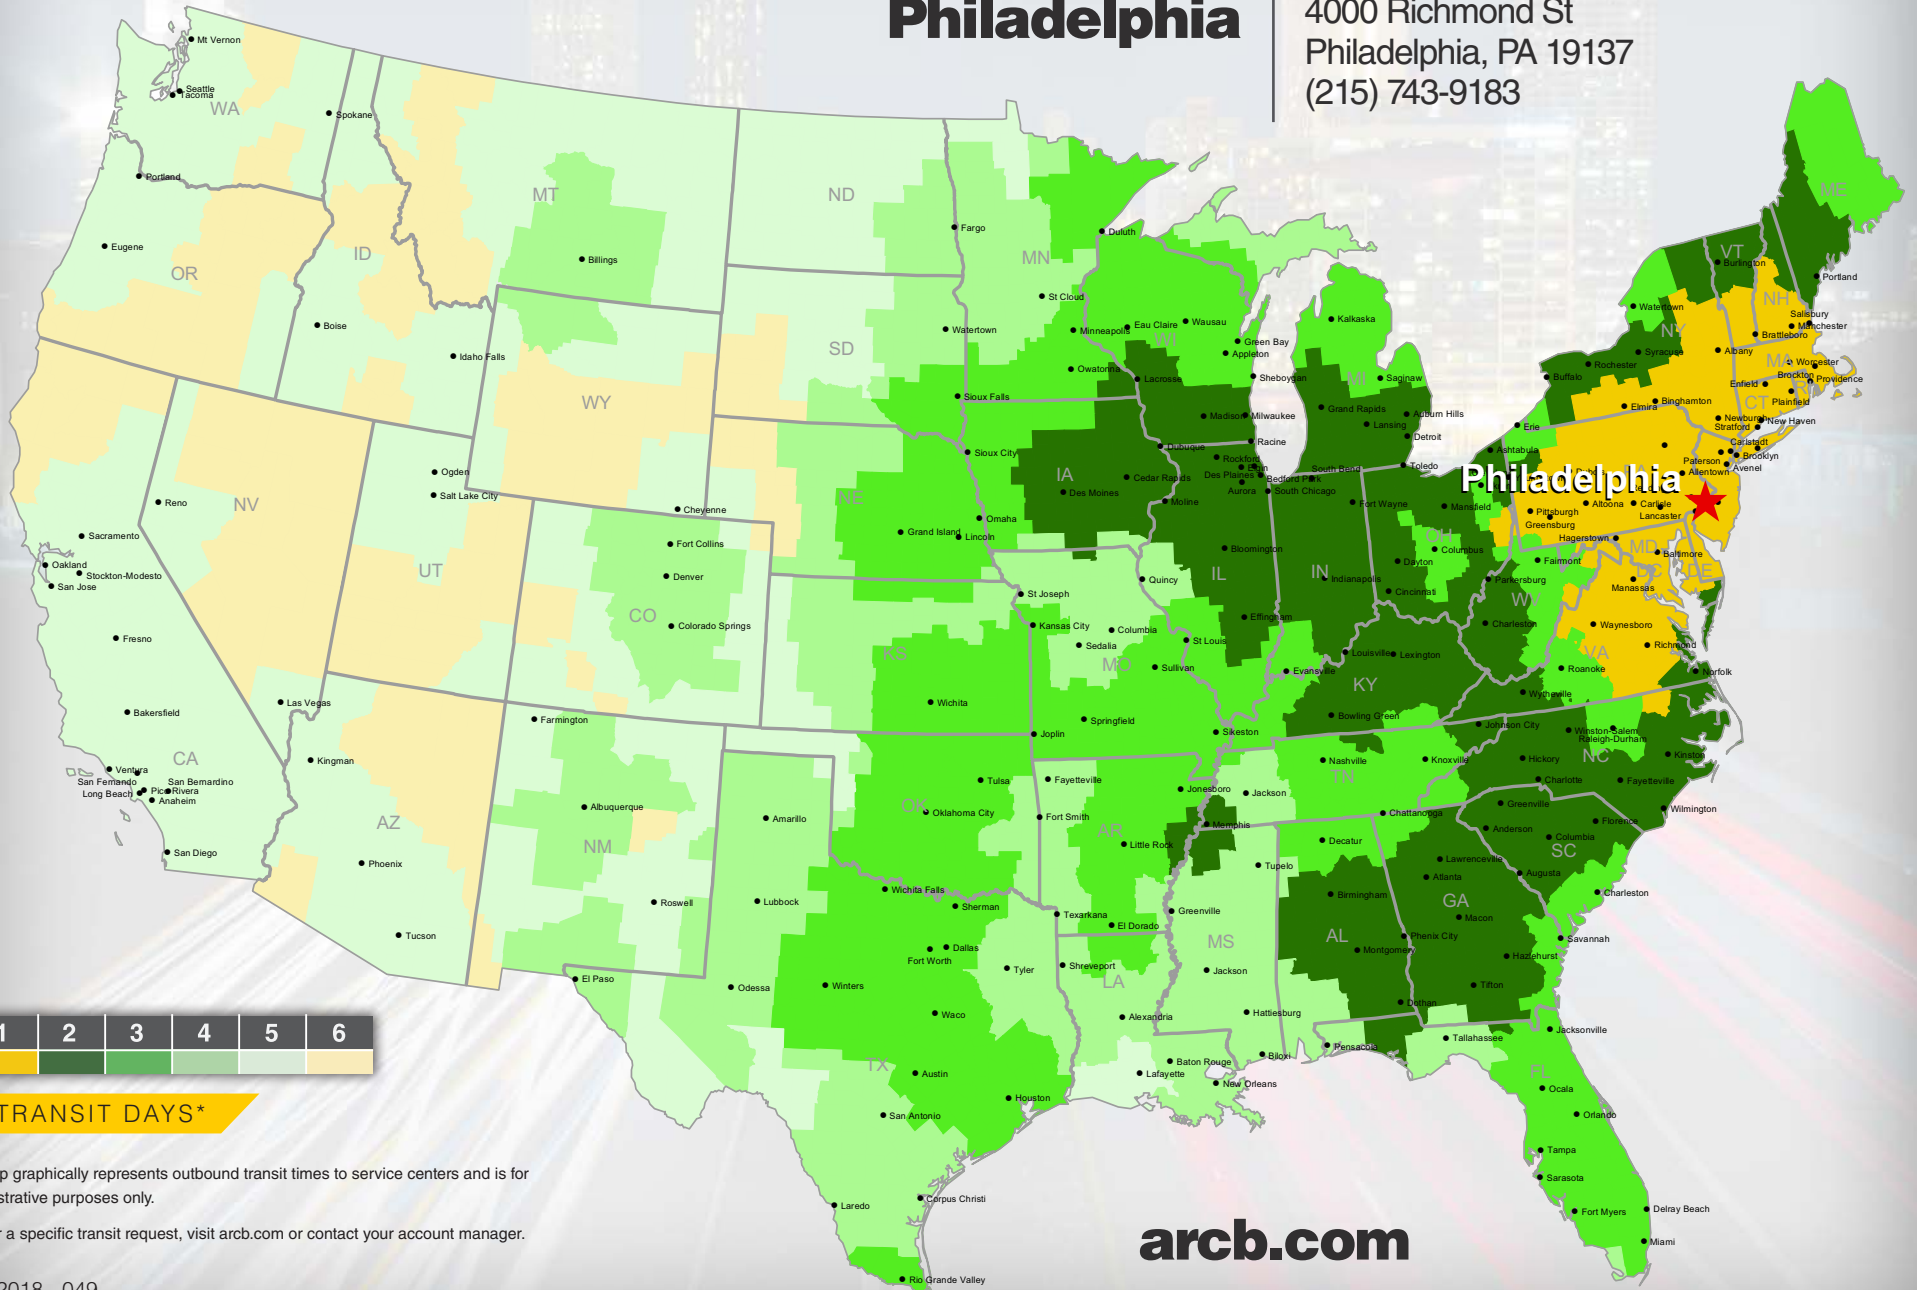

Philadelphia

4000 Richmond St
Philadelphia, PA 19137
(215) 743-9183

TRANSIT DAYS*

*Map graphically represents outbound transit times to service centers and is for illustrative purposes only.

For a specific transit request, visit arcb.com or contact your account manager.