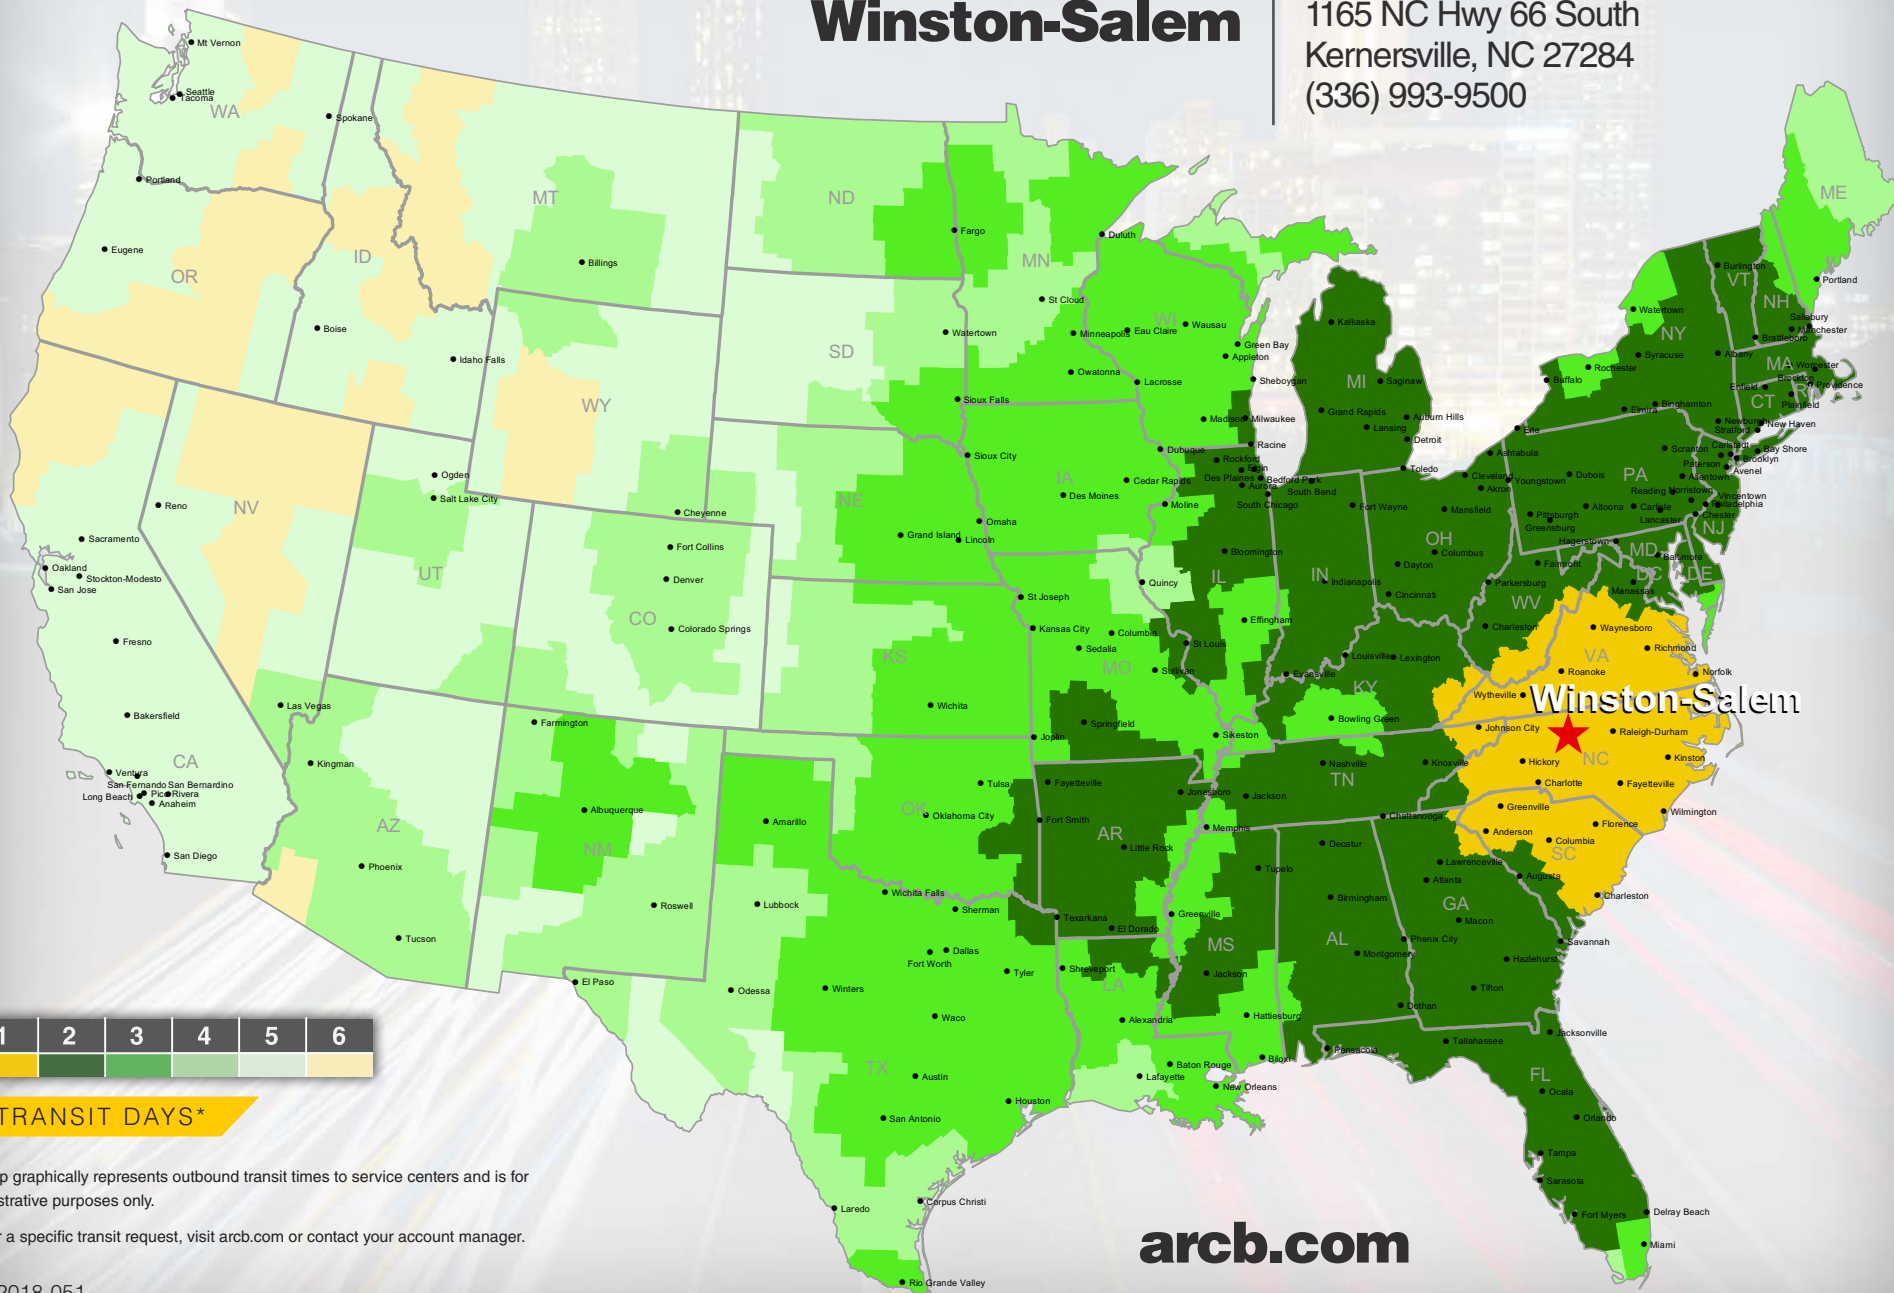

Winston-Salem

1165 NC Hwy 66 South
Kernersville, NC 27284
(336) 993-9500

TRANSIT DAYS*

*Map graphically represents outbound transit times to service centers and is for illustrative purposes only.

For a specific transit request, visit arcb.com or contact your account manager.