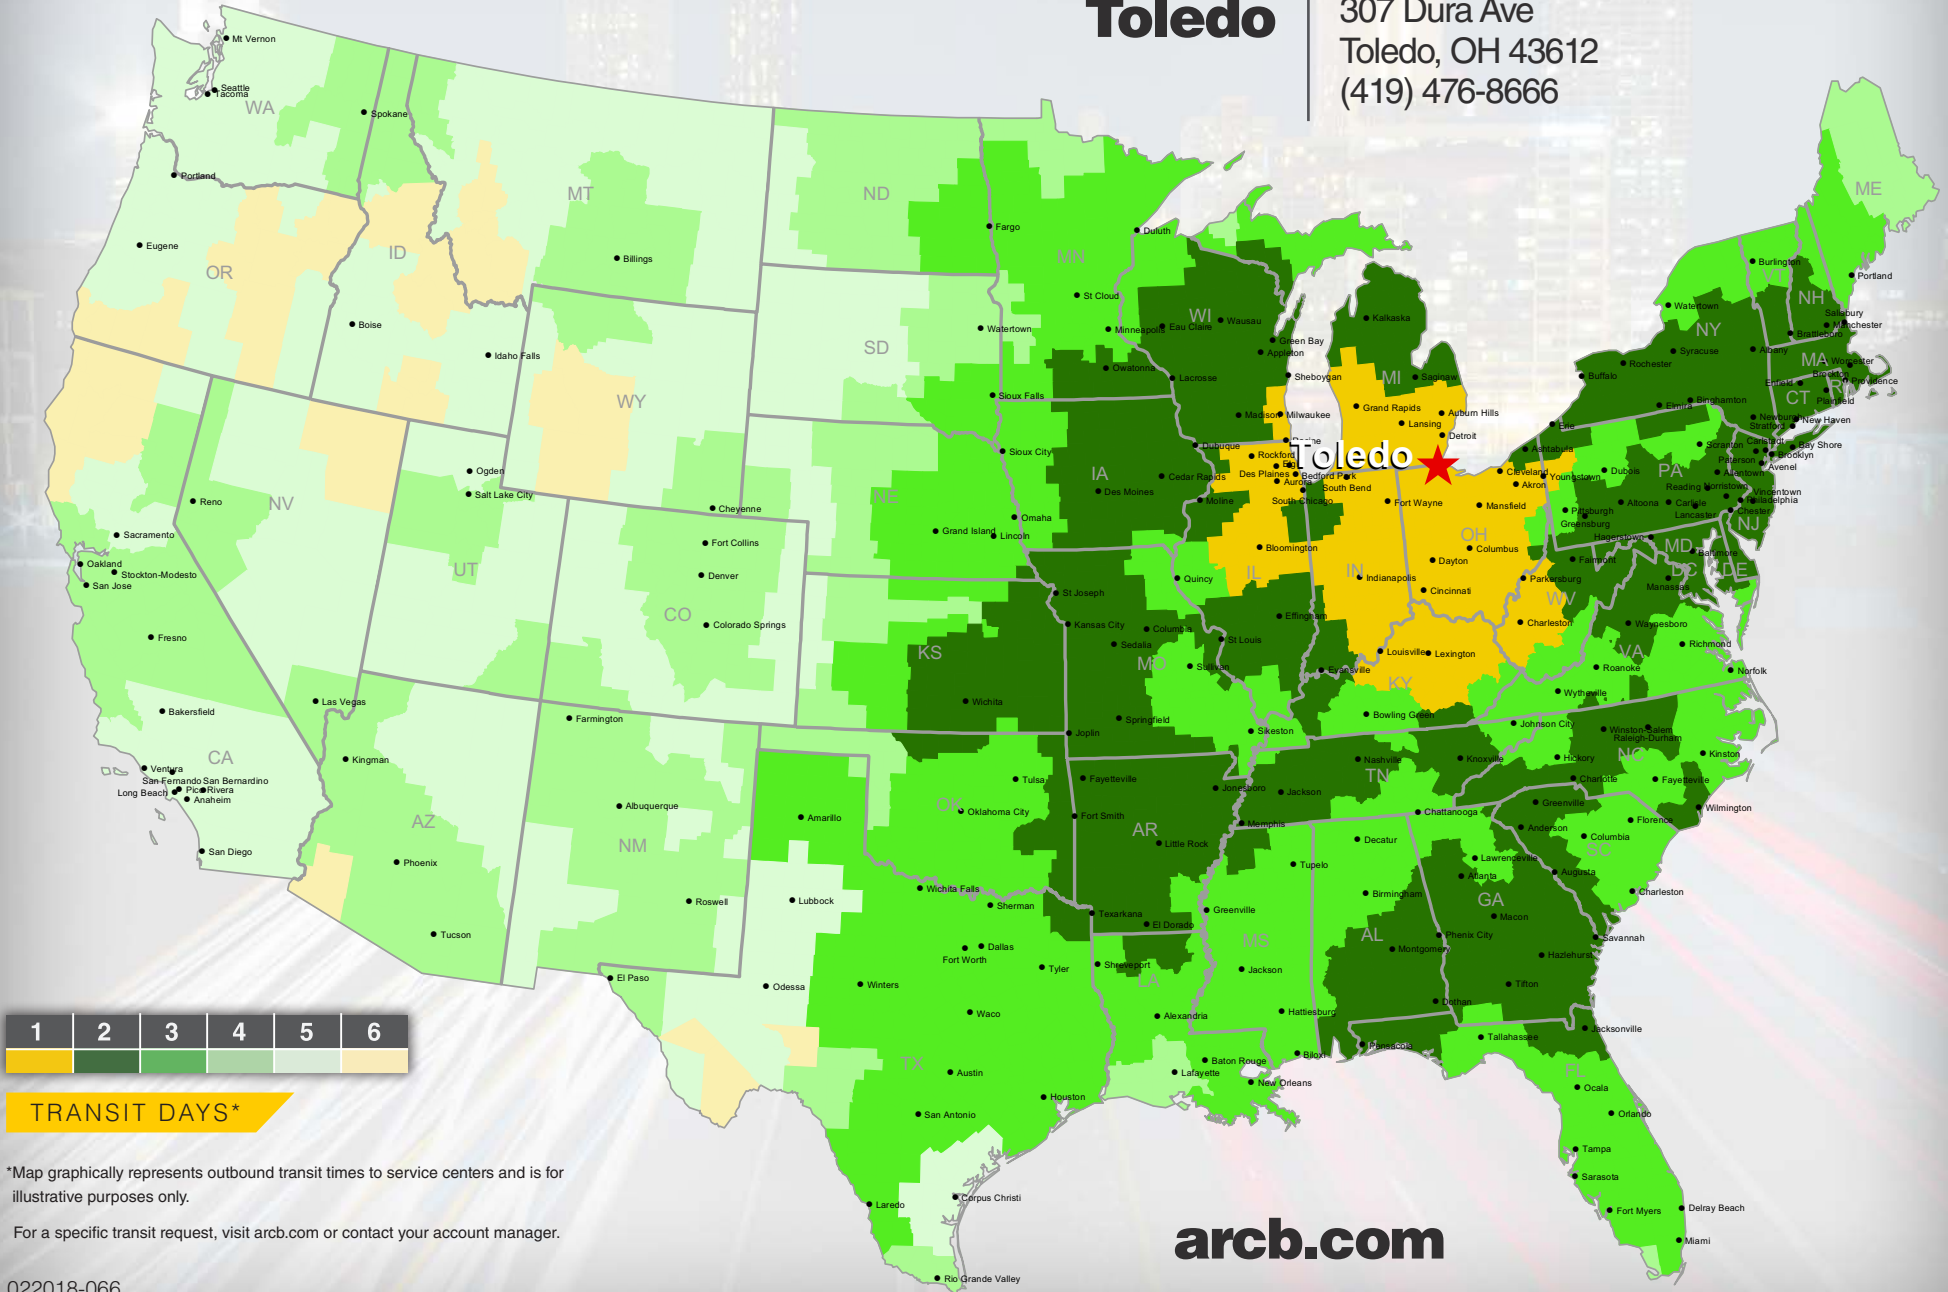

Toledo

307 Dura Ave
Toledo, OH 43612
(419) 476-8666

TRANSIT DAYS*

*Map graphically represents outbound transit times to service centers and is for illustrative purposes only.

For a specific transit request, visit arcb.com or contact your account manager.