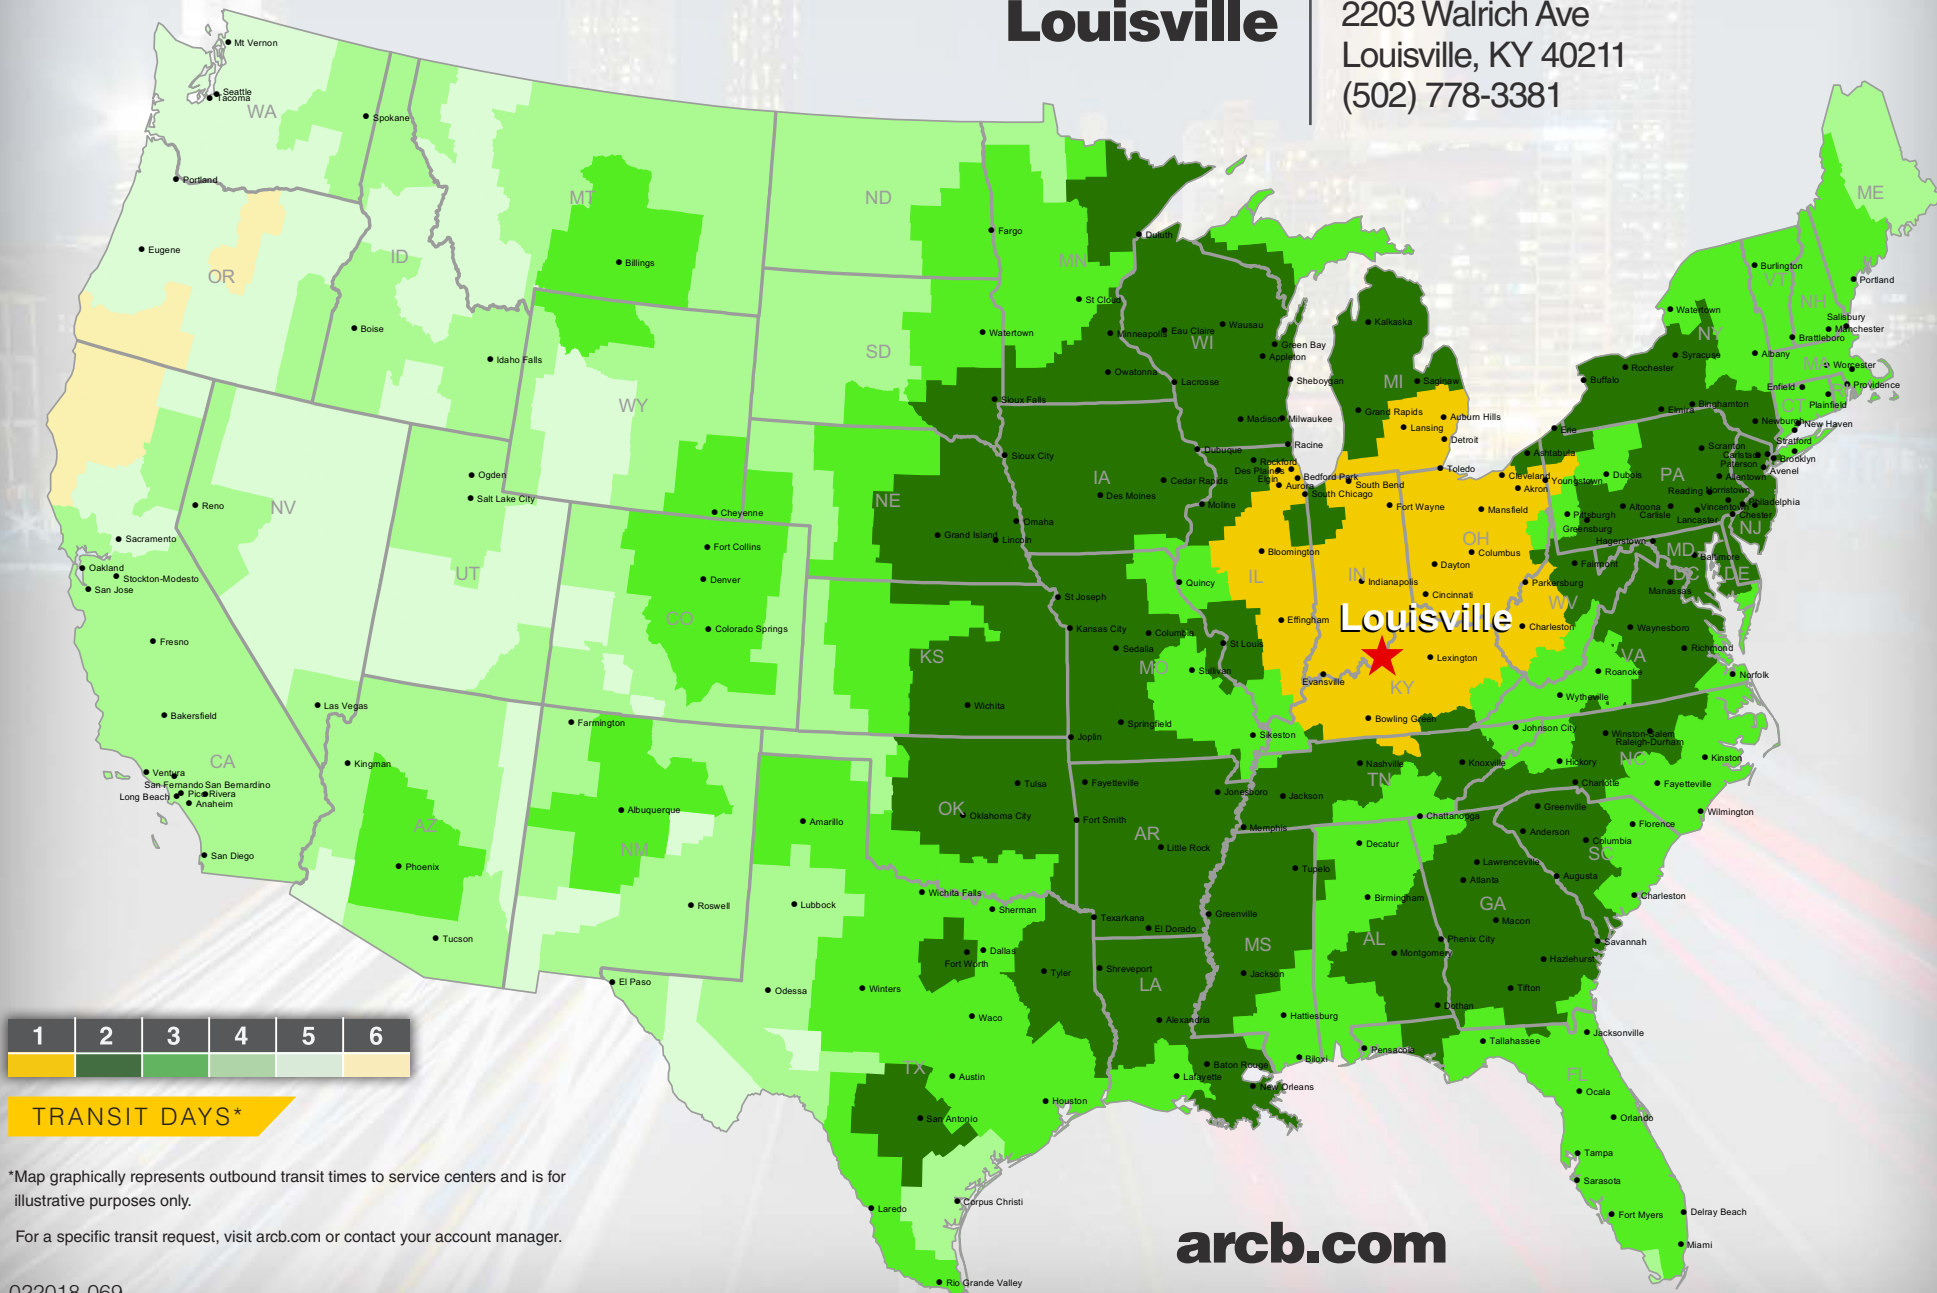

### Louisville

2203 Walrich Ave  
Louisville, KY 40211  
(502) 778-3381

TRANSIT DAYS\*

\*Map graphically represents outbound transit times to service centers and is for illustrative purposes only.

For a specific transit request, visit [arcb.com](http://arcb.com) or contact your account manager.

[arcb.com](http://arcb.com)

022018-069