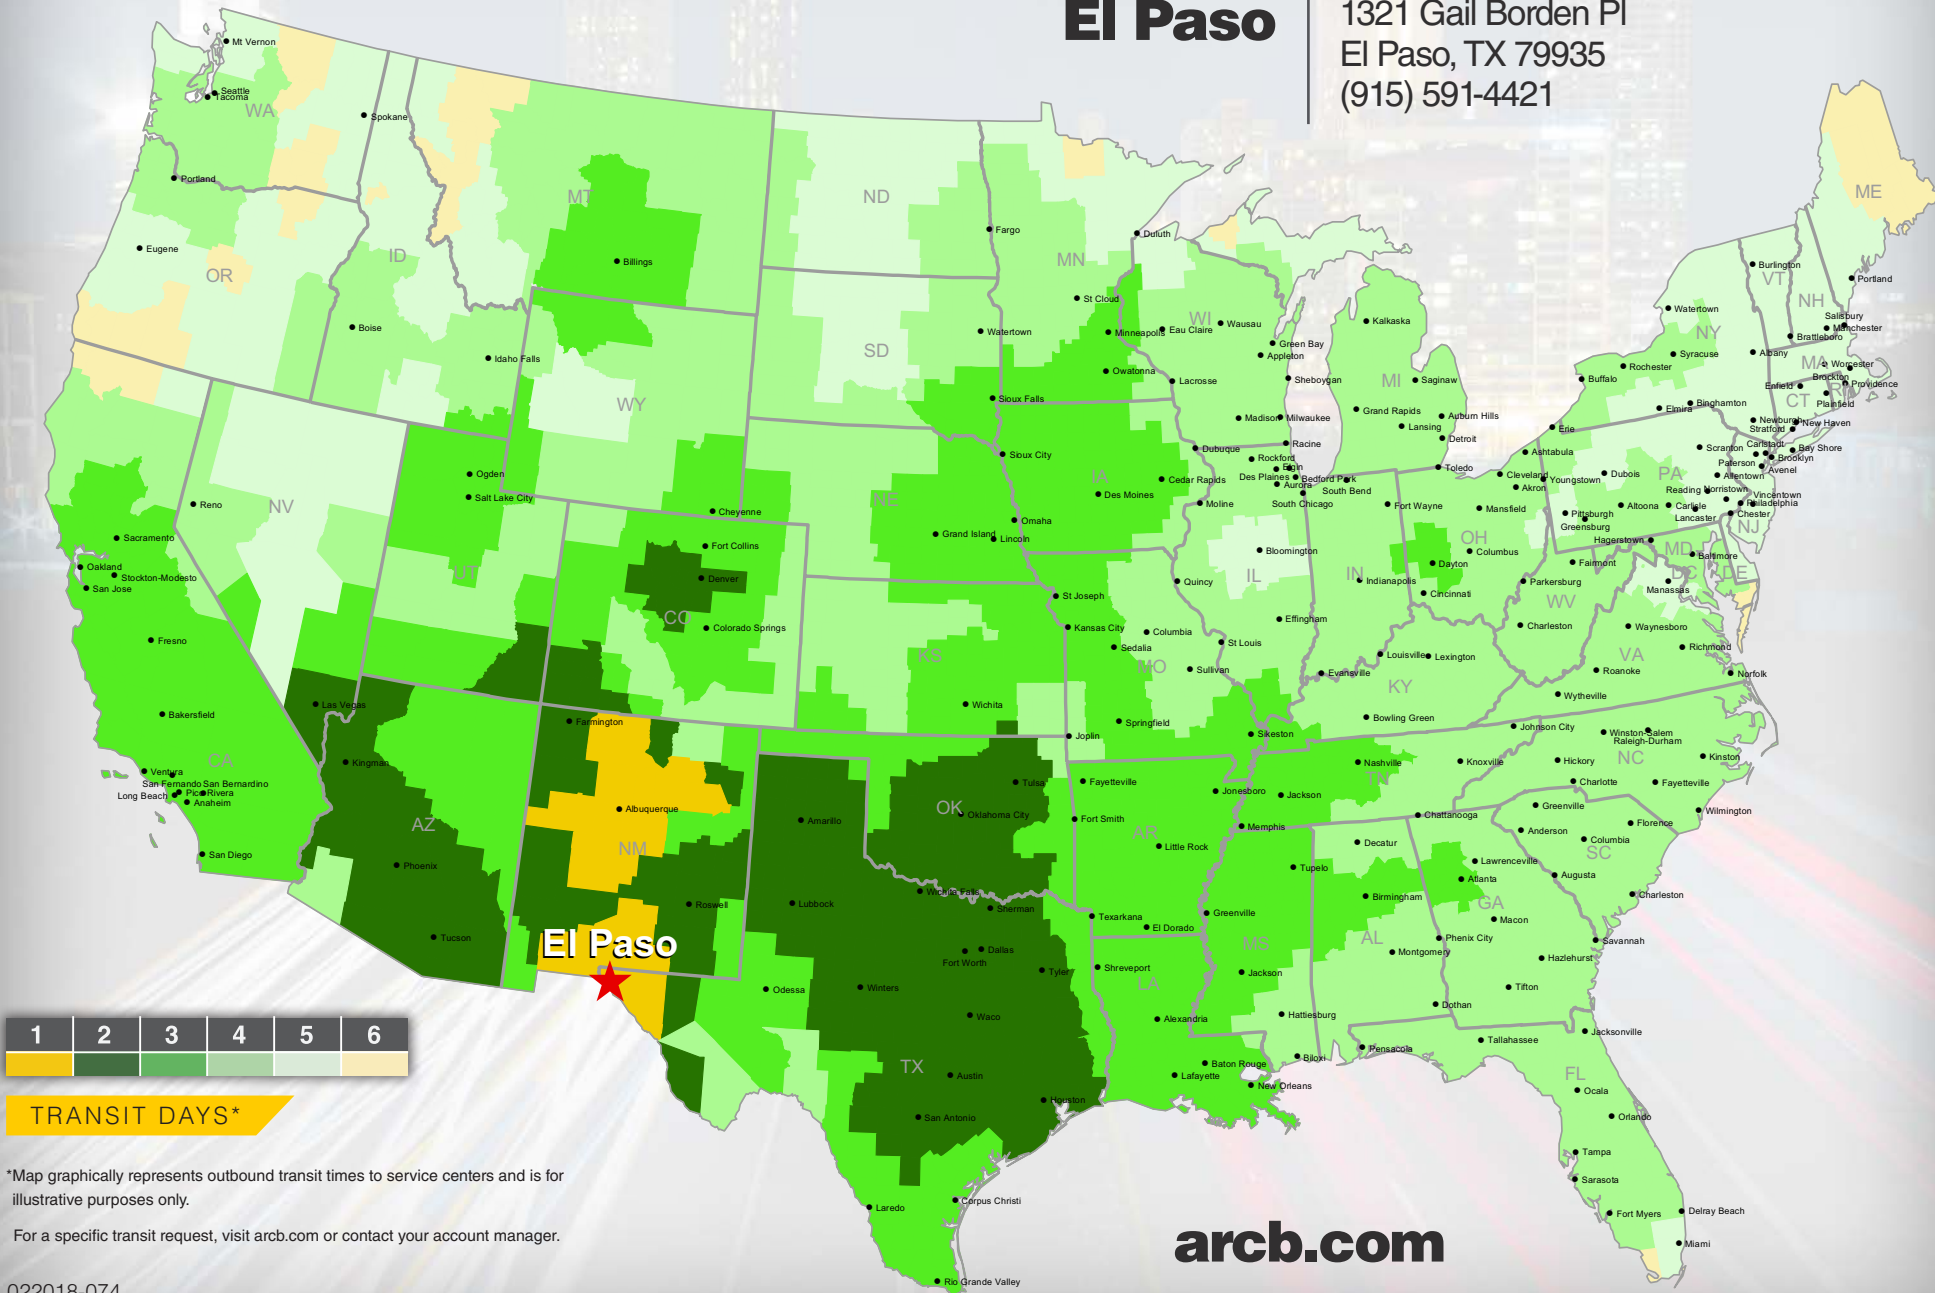

### El Paso

1321 Gail Borden Pl  
El Paso, TX 79935  
(915) 591-4421

\*Map graphically represents outbound transit times to service centers and is for illustrative purposes only.

For a specific transit request, visit [arcb.com](http://arcb.com) or contact your account manager.

022018-074

**arcb.com**