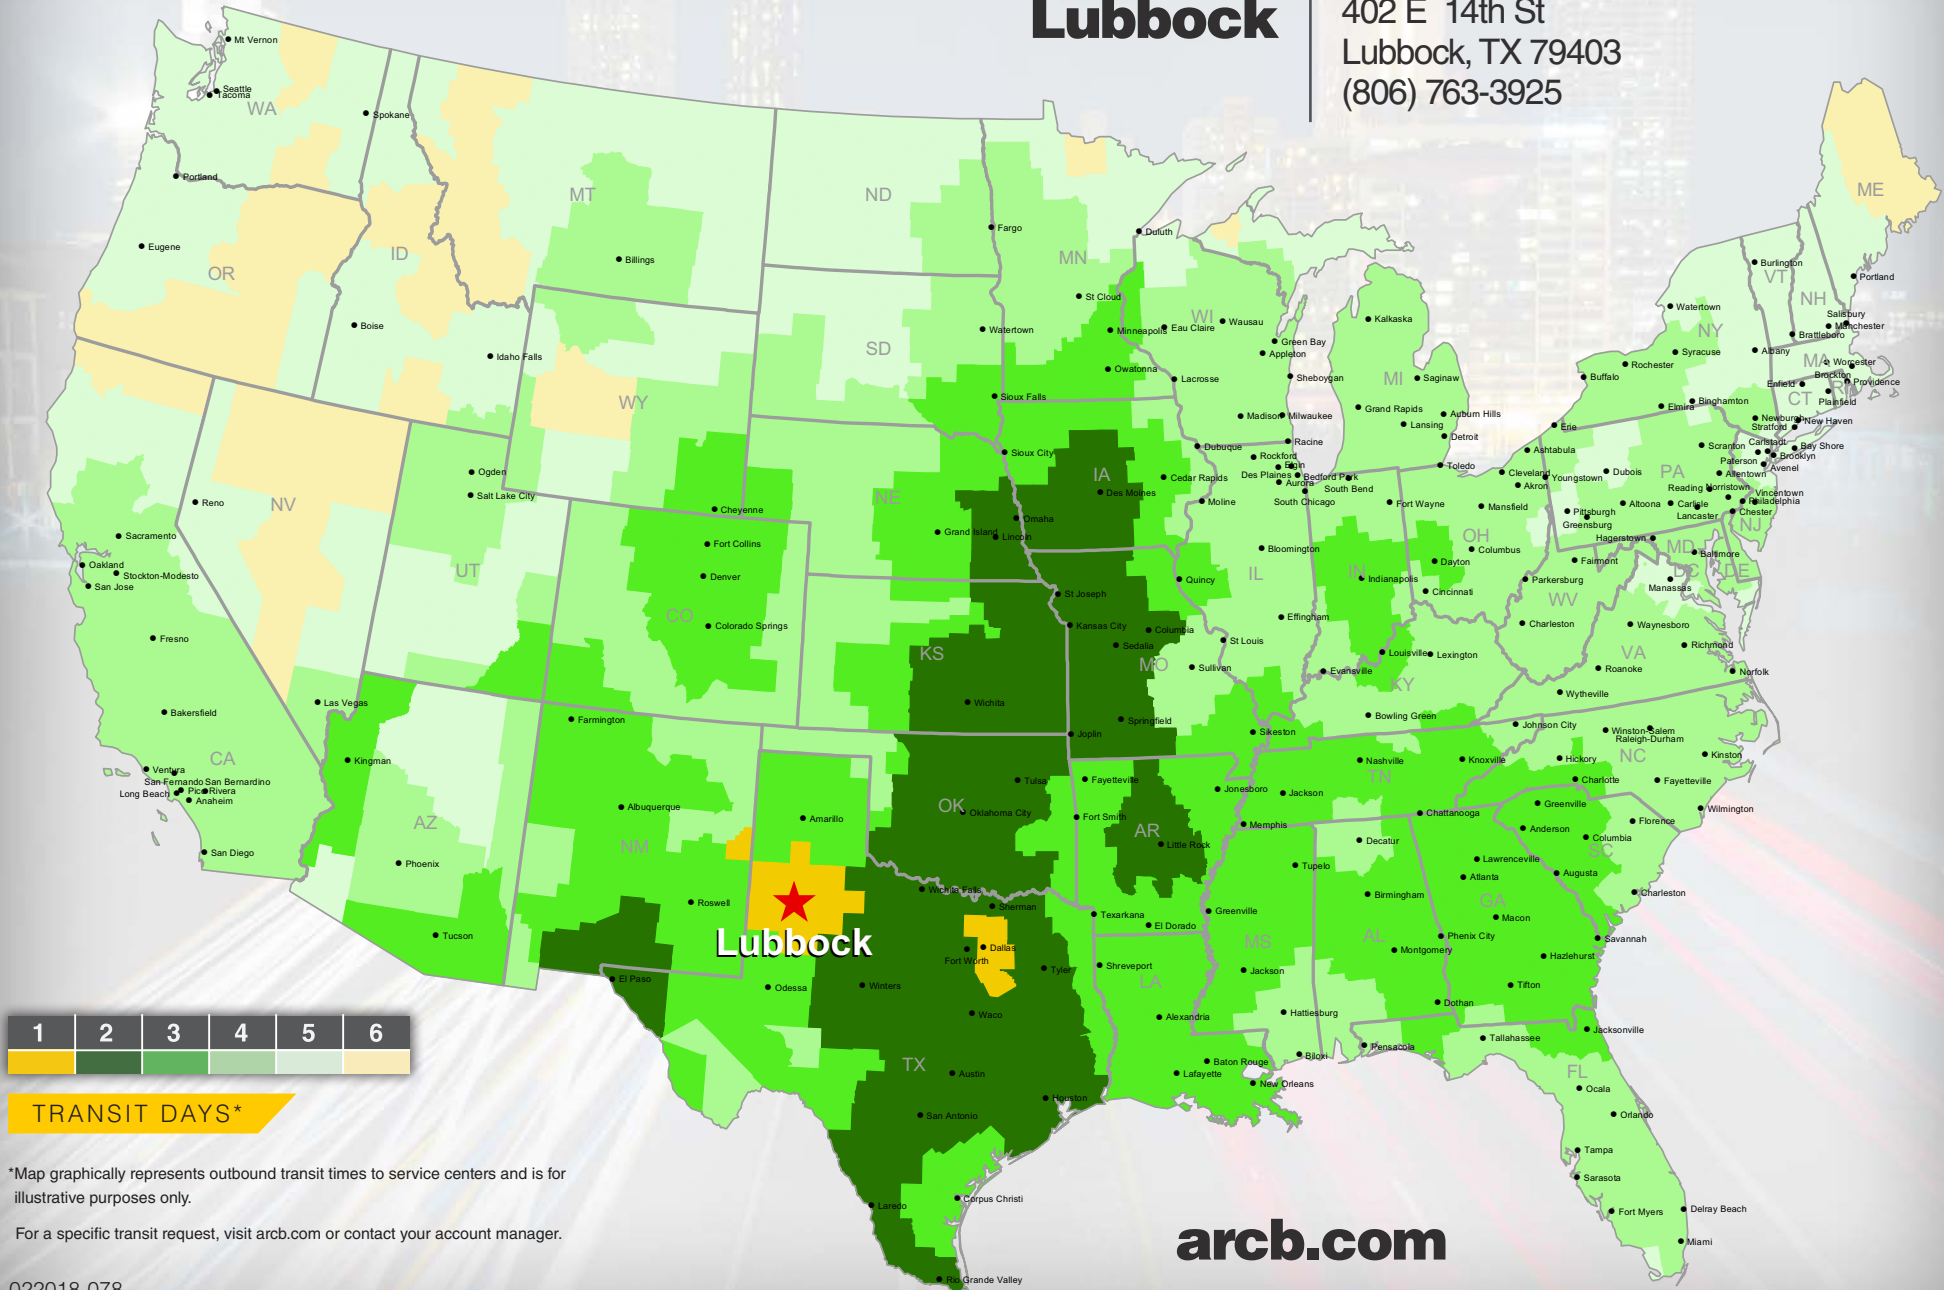

Lubbock

402 E 14th St
Lubbock, TX 79403
(806) 763-3925

TRANSIT DAYS*

*Map graphically represents outbound transit times to service centers and is for illustrative purposes only.

For a specific transit request, visit arcb.com or contact your account manager.