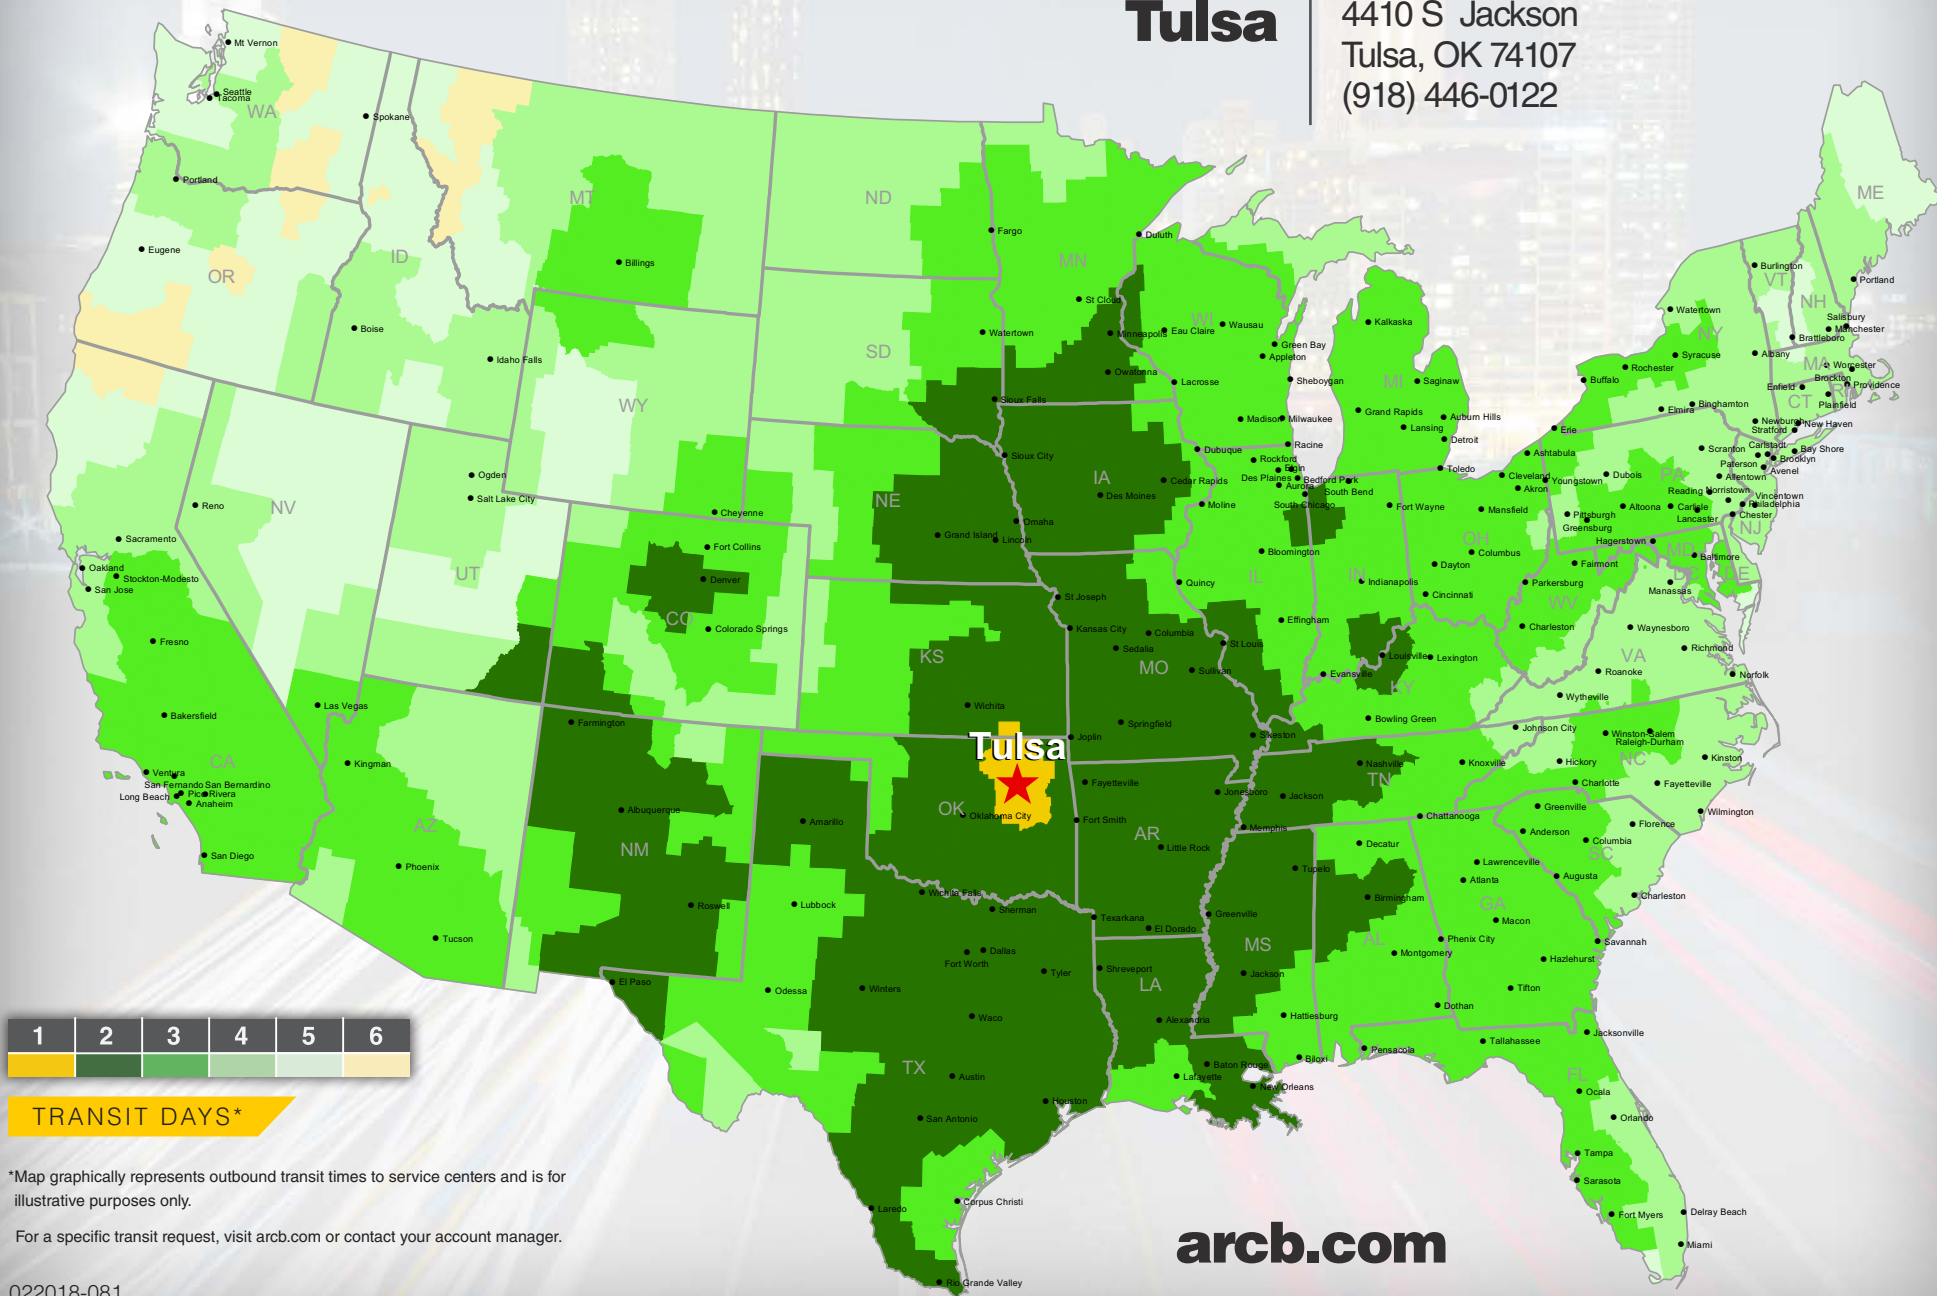

Tulsa

4410 S Jackson
Tulsa, OK 74107
(918) 446-0122

TRANSIT DAYS*

*Map graphically represents outbound transit times to service centers and is for illustrative purposes only.

For a specific transit request, visit arcb.com or contact your account manager.