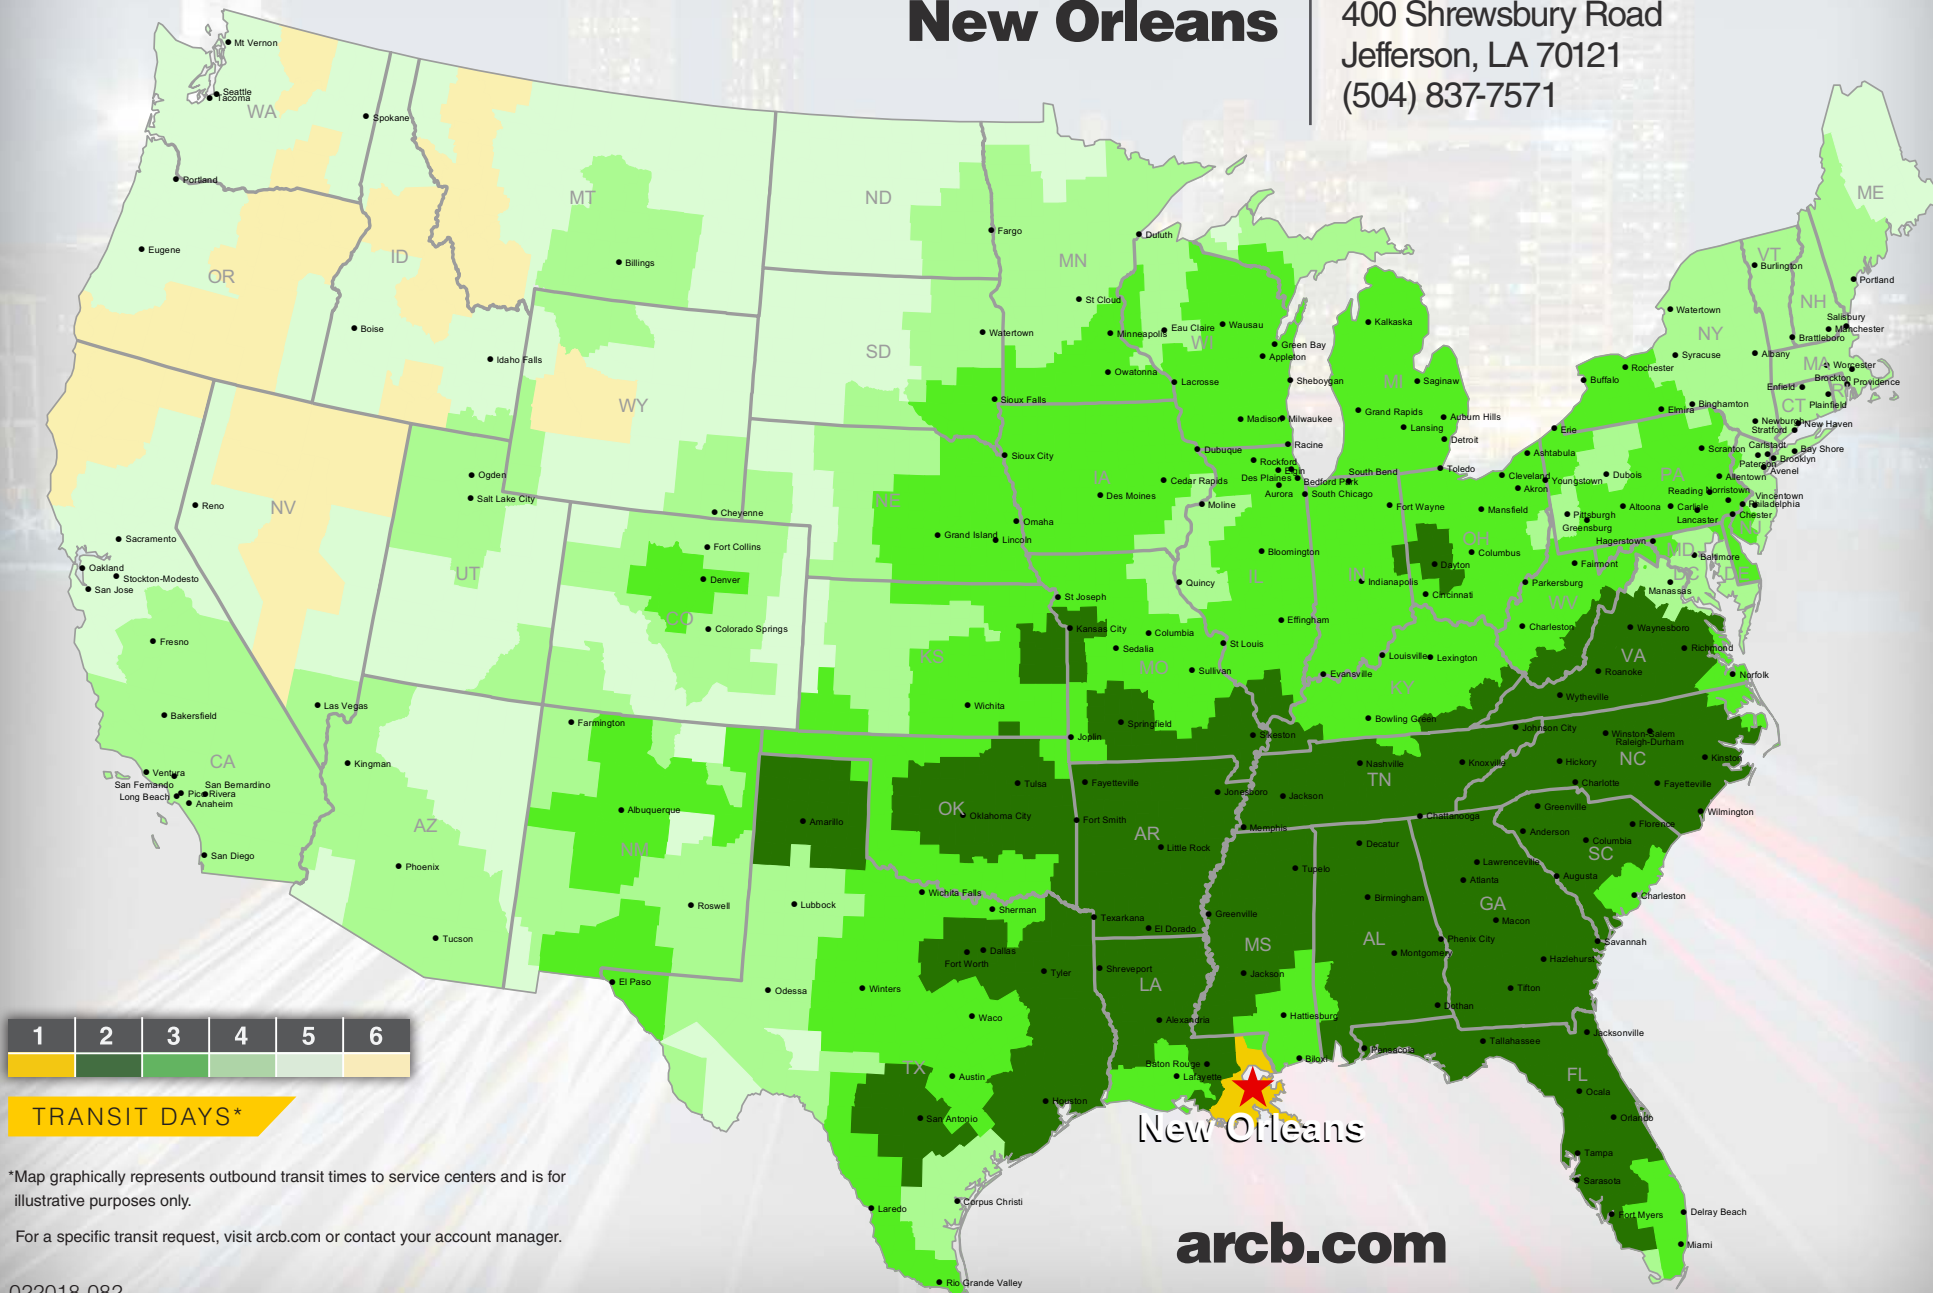

New Orleans

400 Shrewsbury Road
Jefferson, LA 70121
(504) 837-7571

*Map graphically represents outbound transit times to service centers and is for illustrative purposes only.

For a specific transit request, visit arcb.com or contact your account manager.

022018-082

New Orleans

arcb.com