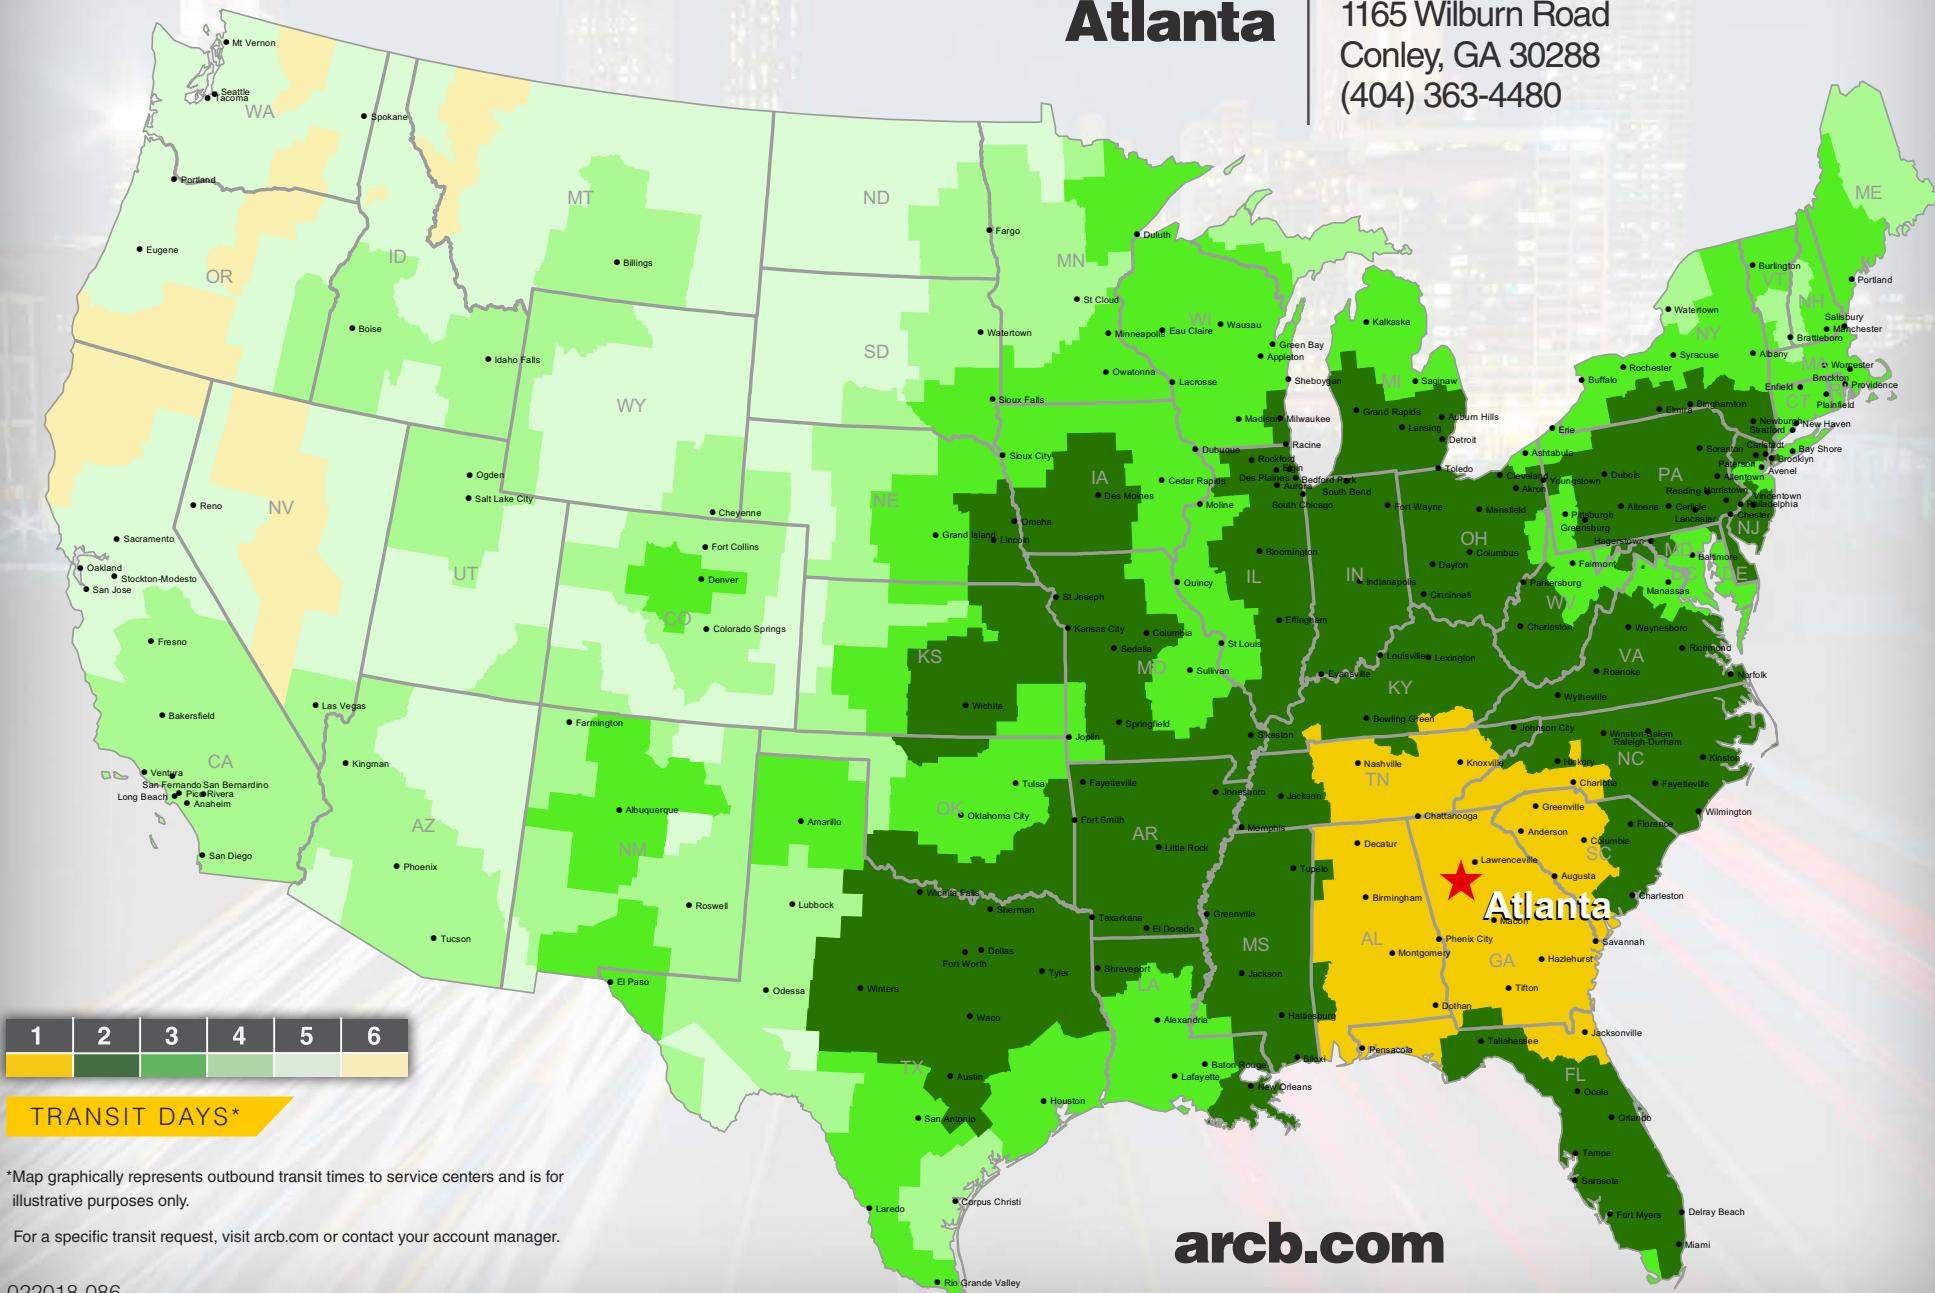

#### TRANSIT DAYS\*

\*Map graphically represents outbound transit times to service centers and is for illustrative purposes only.

For a specific transit request, visit [arcb.com](http://arcb.com) or contact your account manager.