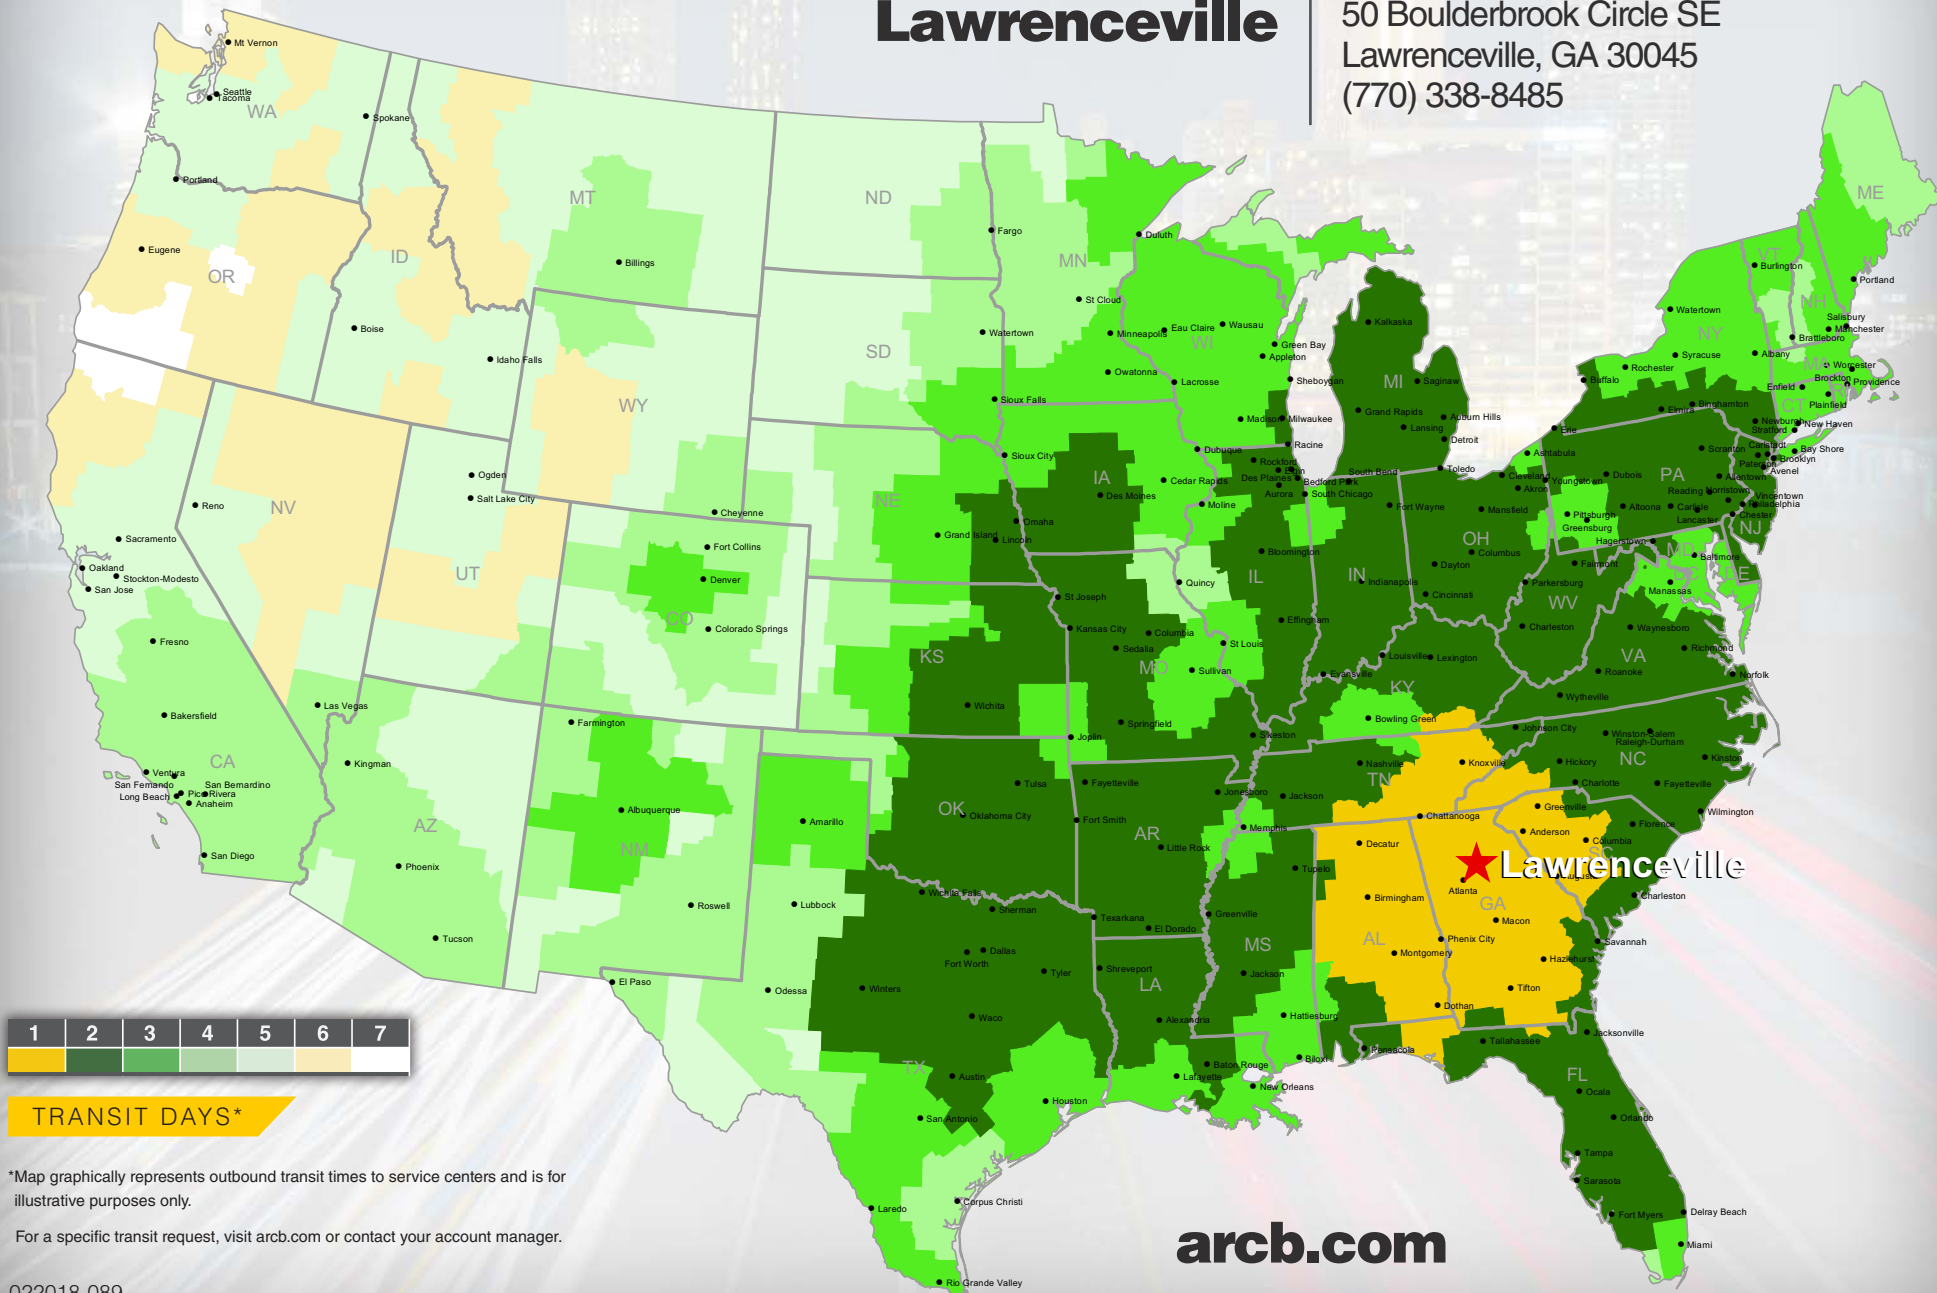

Lawrenceville

50 Boulderbrook Circle SE
Lawrenceville, GA 30045
(770) 338-8485

TRANSIT DAYS*

*Map graphically represents outbound transit times to service centers and is for illustrative purposes only.

For a specific transit request, visit arcb.com or contact your account manager.