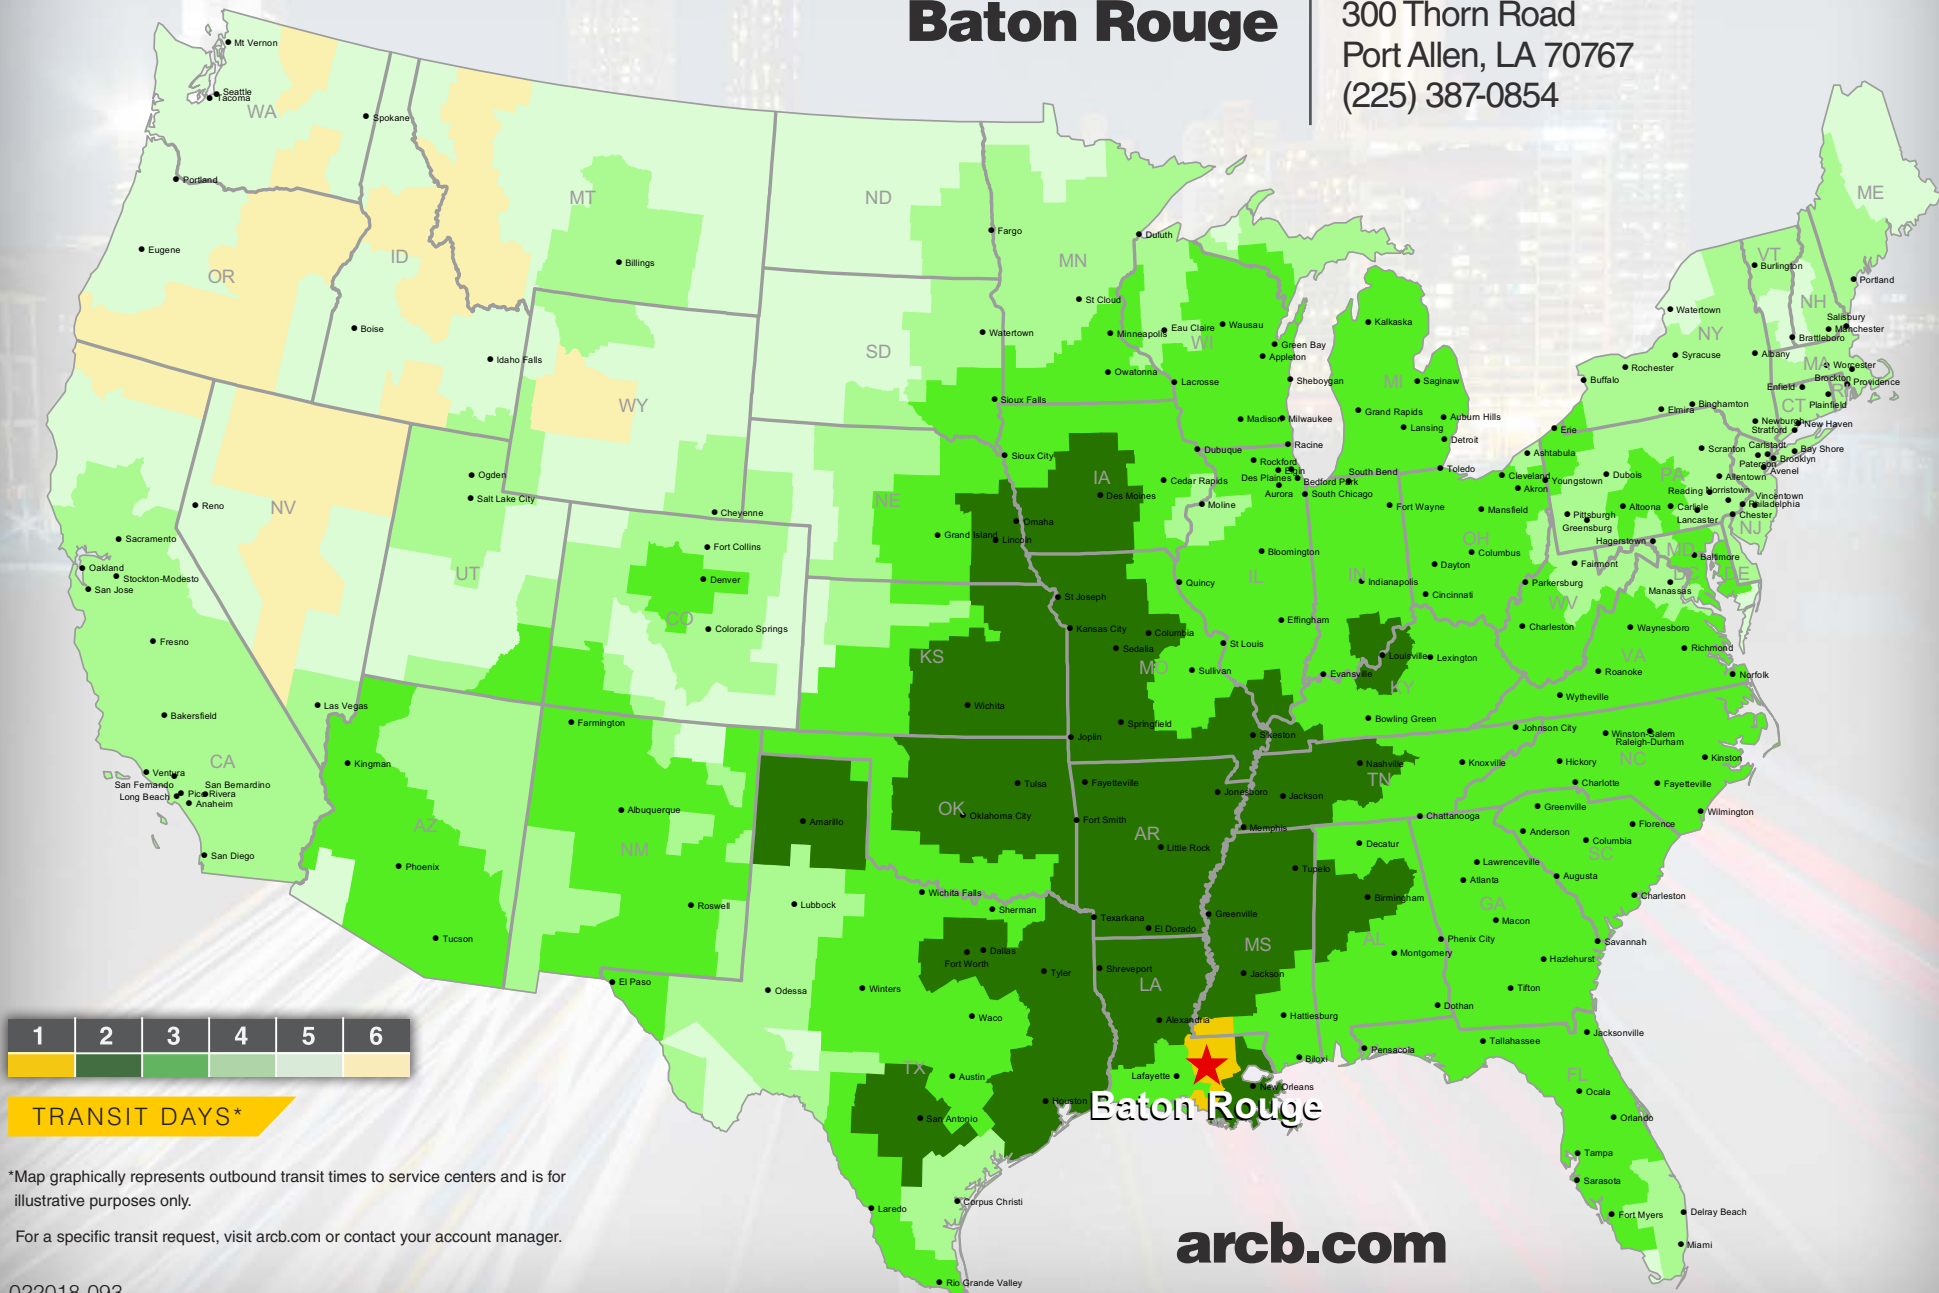

Baton Rouge

300 Thorn Road
Port Allen, LA 70767
(225) 387-0854

TRANSIT DAYS*

*Map graphically represents outbound transit times to service centers and is for illustrative purposes only.
For a specific transit request, visit arcb.com or contact your account manager.