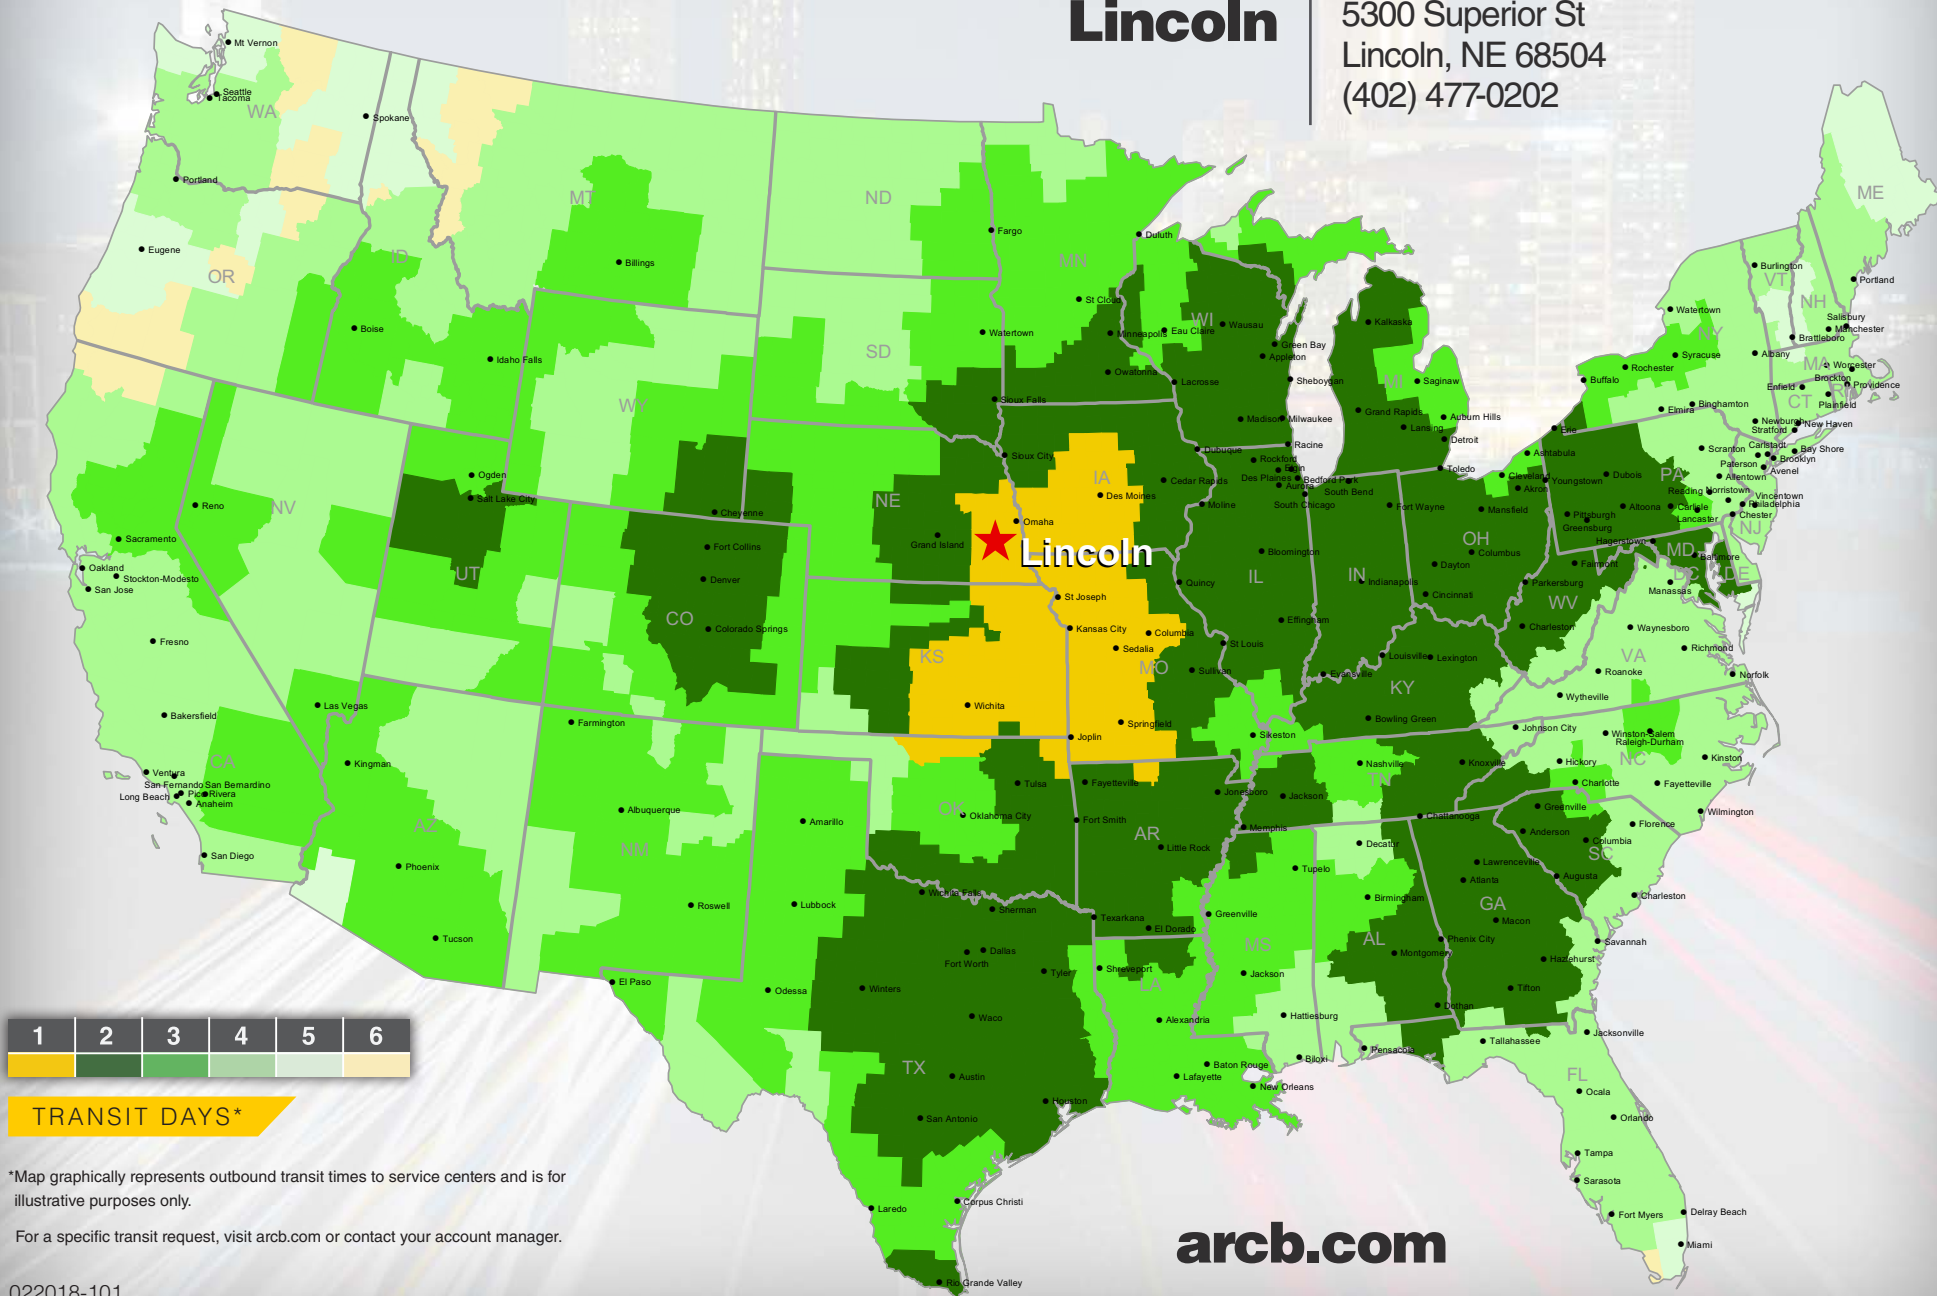

Lincoln

5300 Superior St
Lincoln, NE 68504
(402) 477-0202

TRANSIT DAYS*

*Map graphically represents outbound transit times to service centers and is for illustrative purposes only.

For a specific transit request, visit arcb.com or contact your account manager.