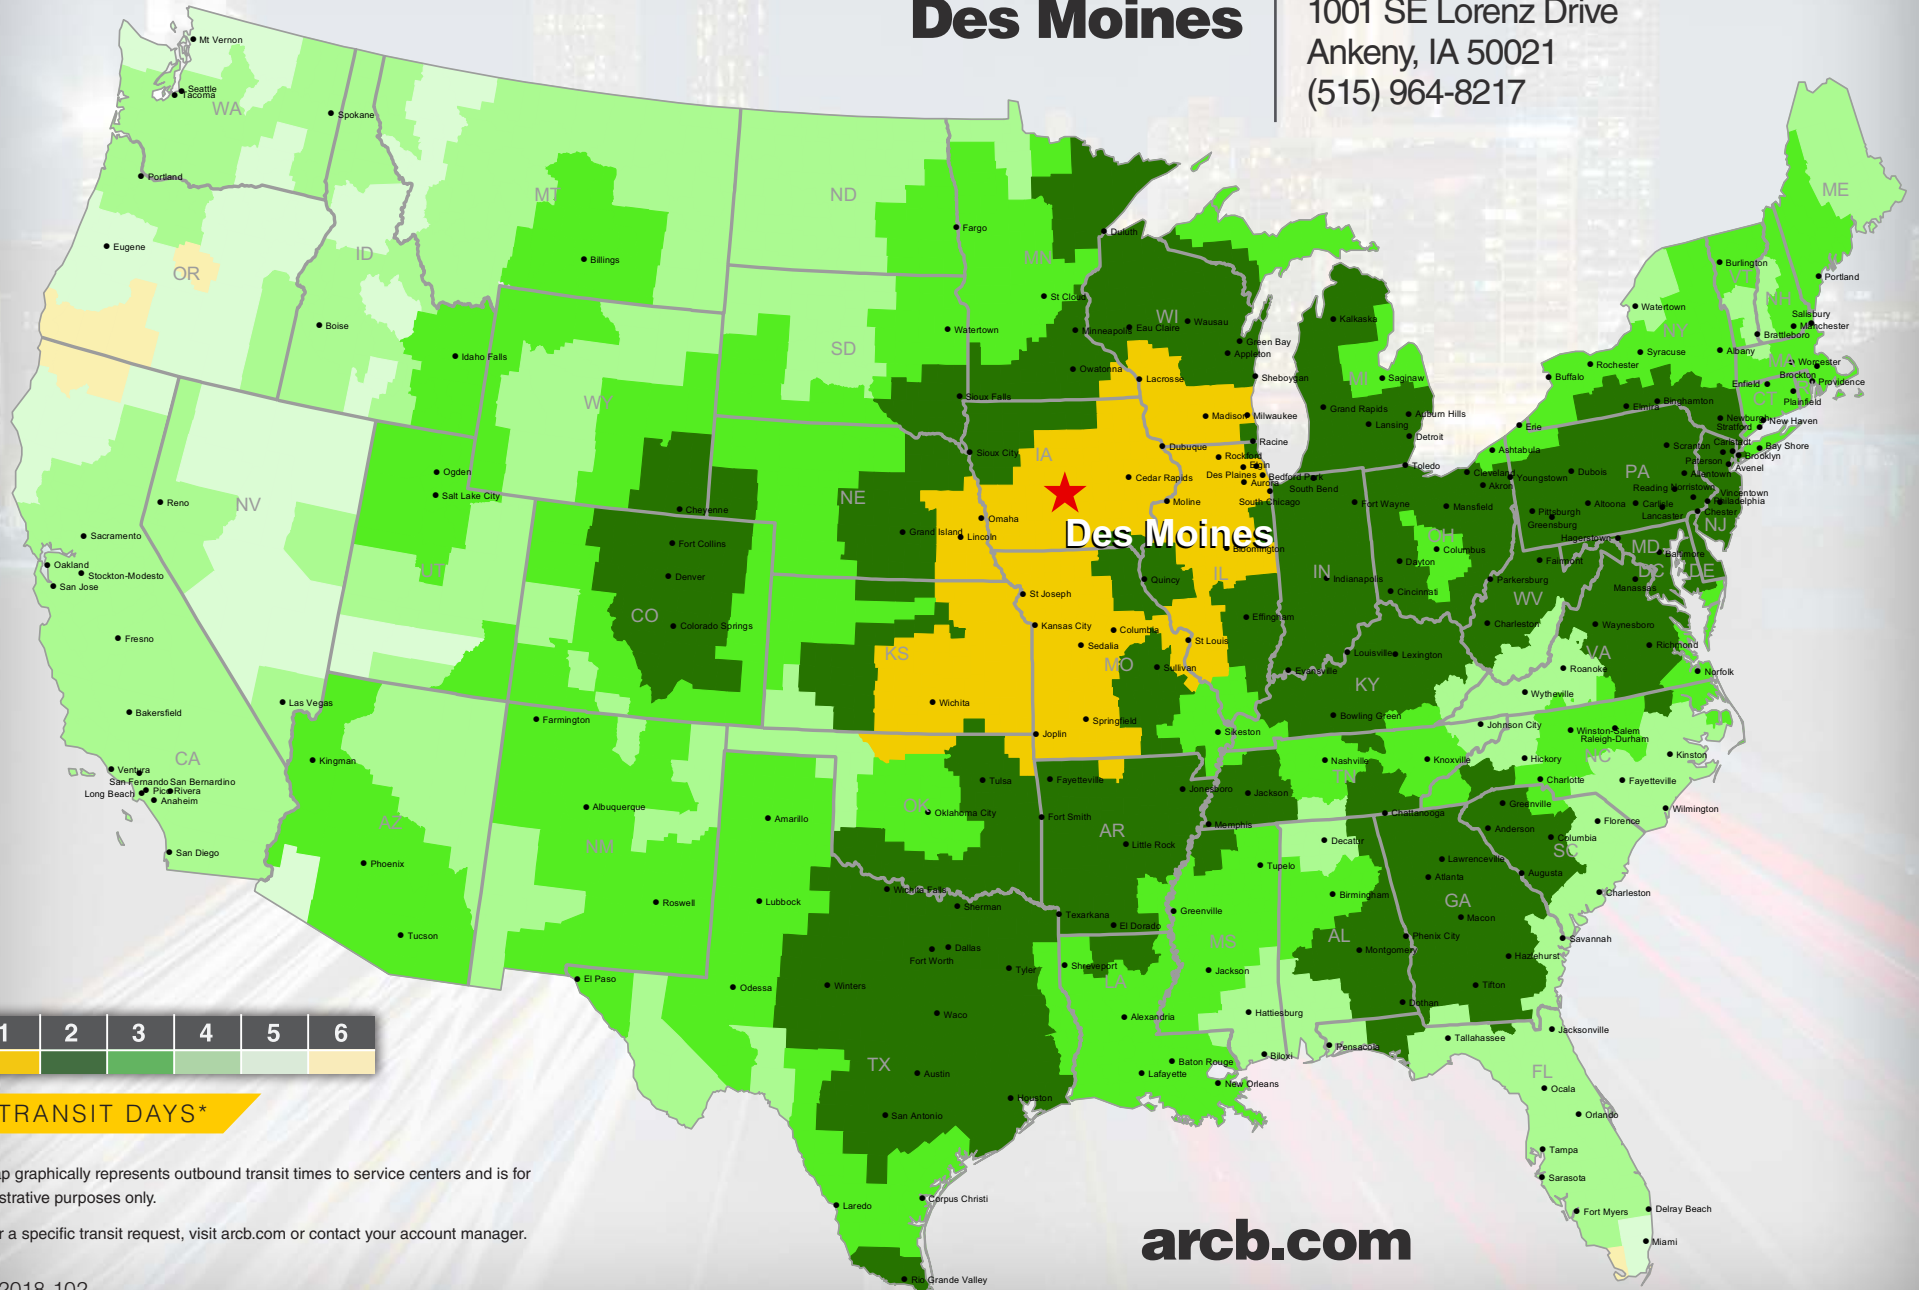

### Des Moines

1001 SE Lorenz Drive  
Ankeny, IA 50021  
(515) 964-8217

\*Map graphically represents outbound transit times to service centers and is for illustrative purposes only.

For a specific transit request, visit [arcb.com](http://arcb.com) or contact your account manager.