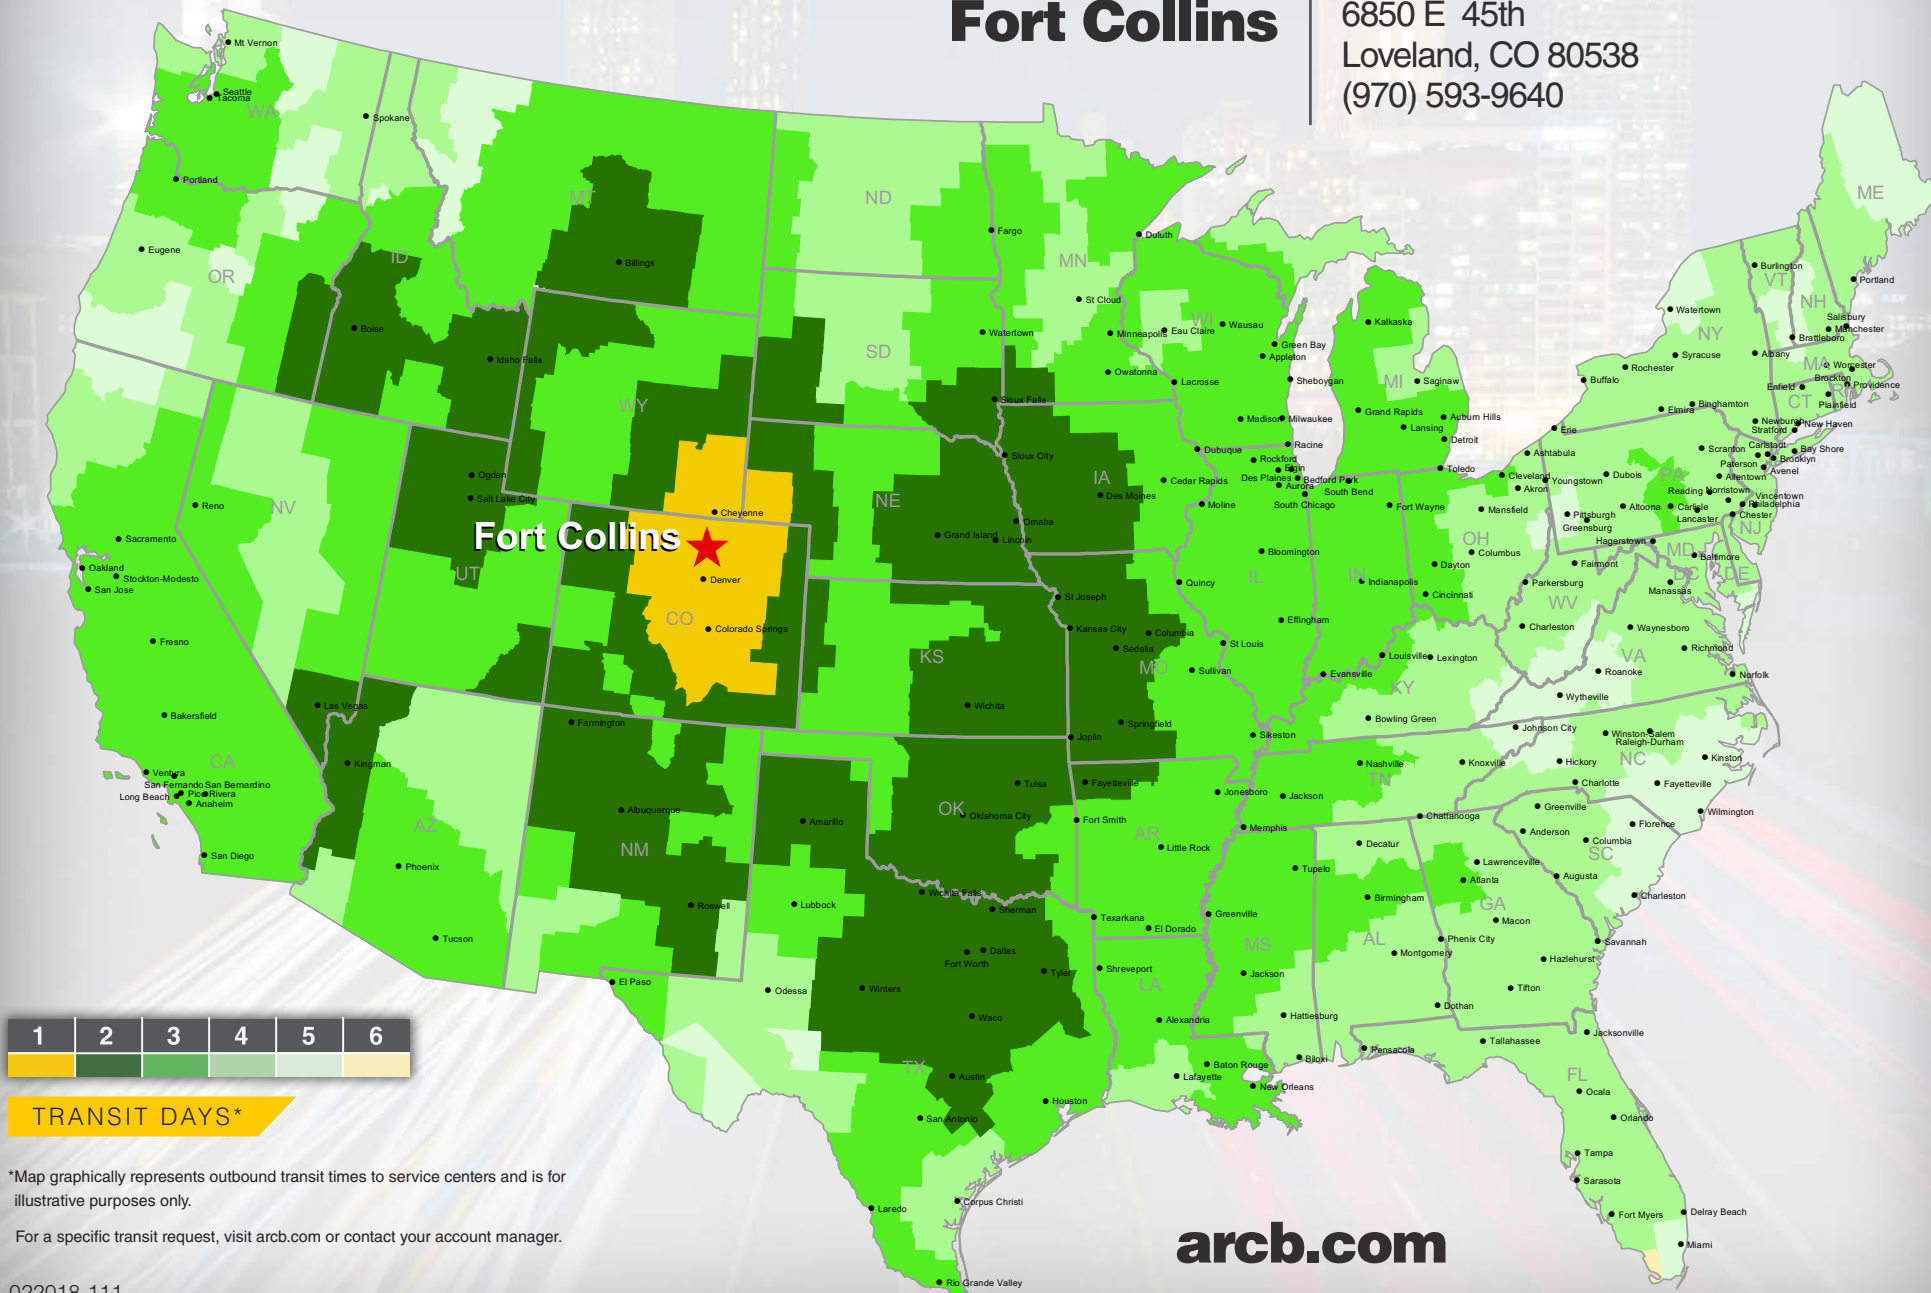

### Fort Collins

6850 E 45th  
Loveland, CO 80538  
(970) 593-9640

\*Map graphically represents outbound transit times to service centers and is for illustrative purposes only.

For a specific transit request, visit [arcb.com](http://arcb.com) or contact your account manager.