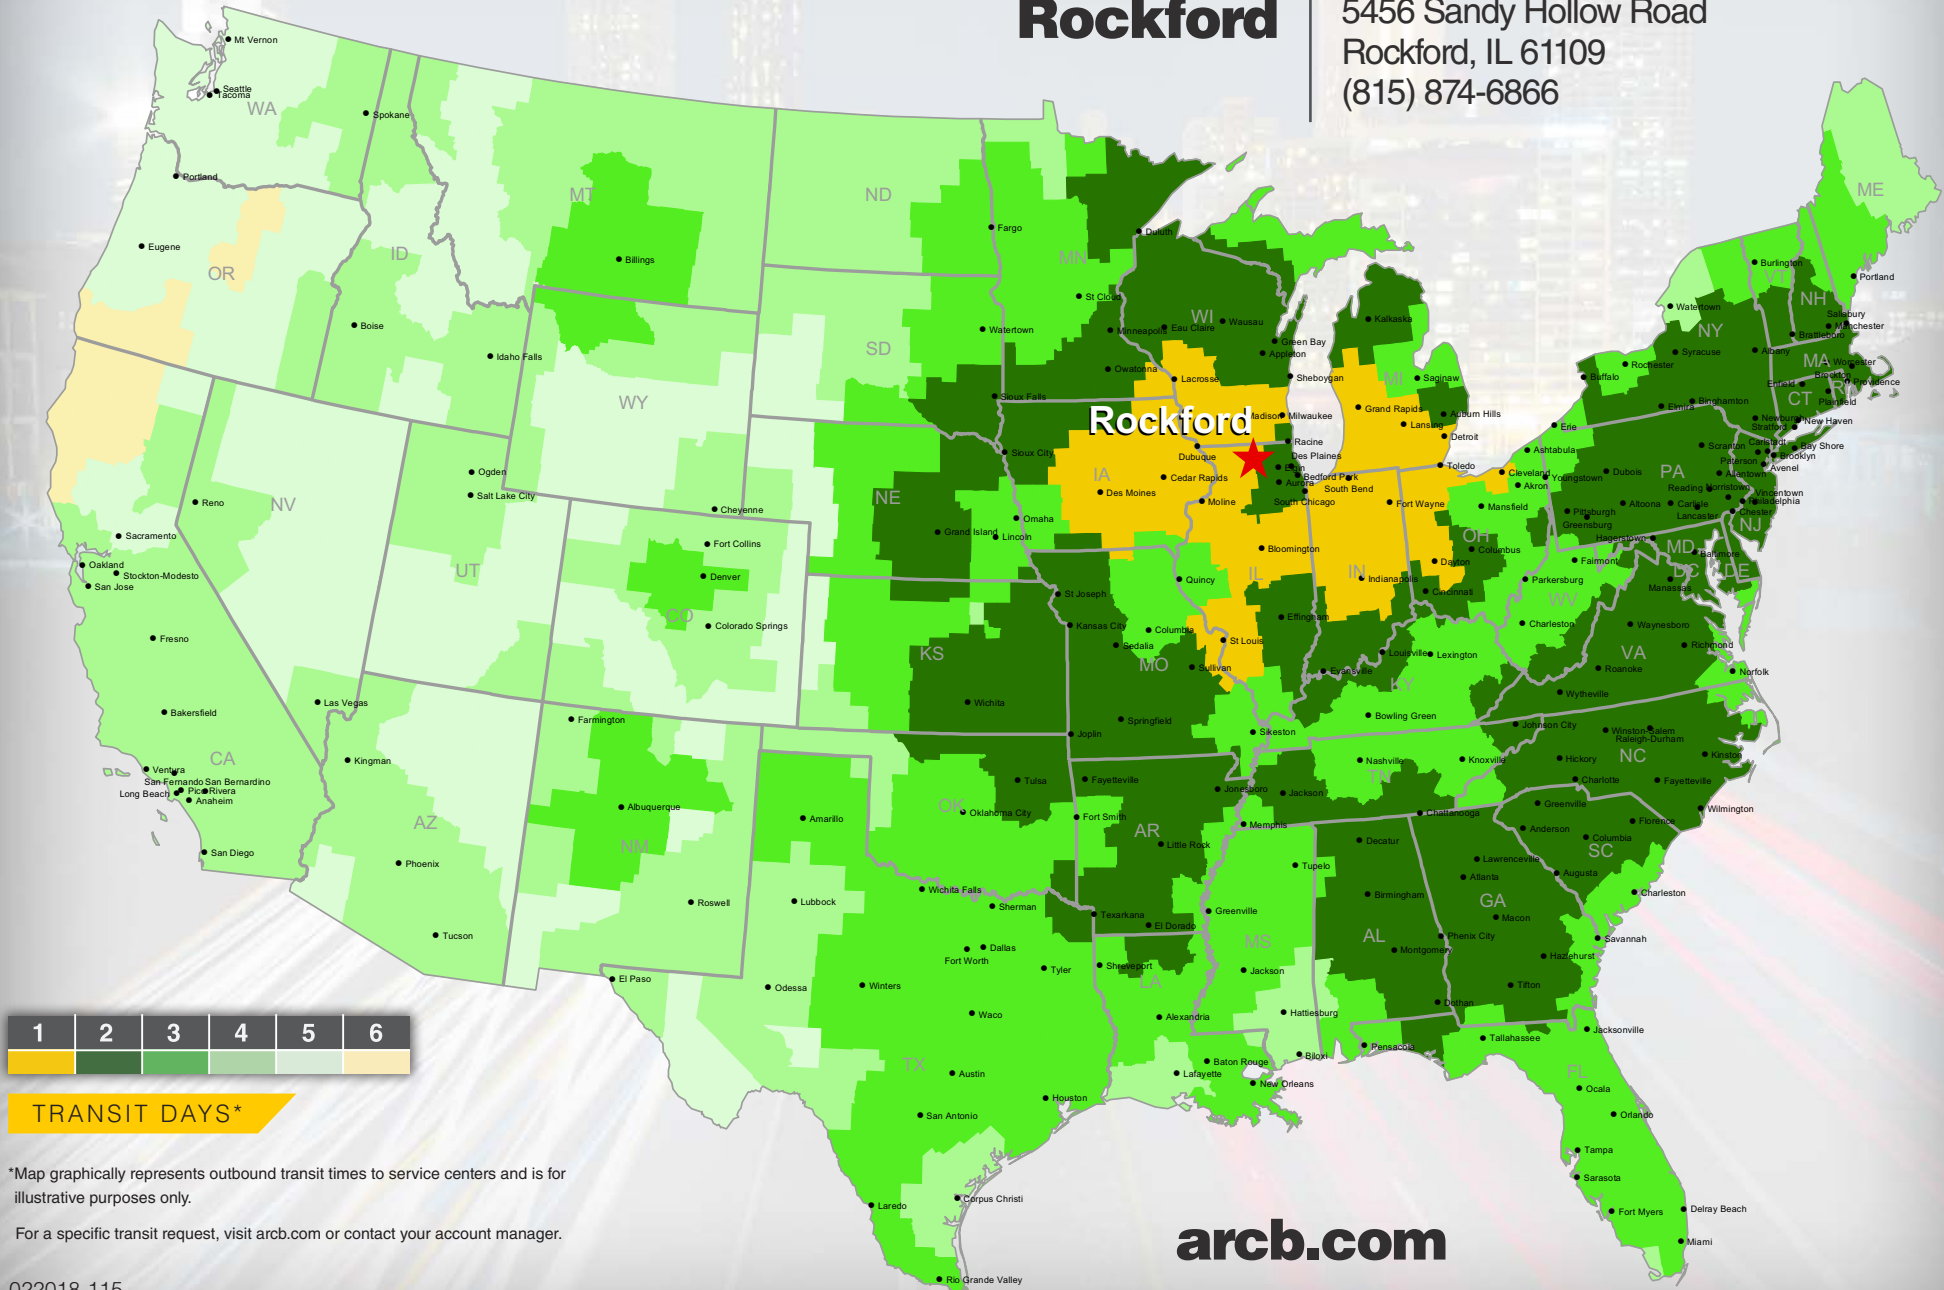

Rockford

5456 Sandy Hollow Road
Rockford, IL 61109
(815) 874-6866

TRANSIT DAYS*

*Map graphically represents outbound transit times to service centers and is for illustrative purposes only.
For a specific transit request, visit arcb.com or contact your account manager.