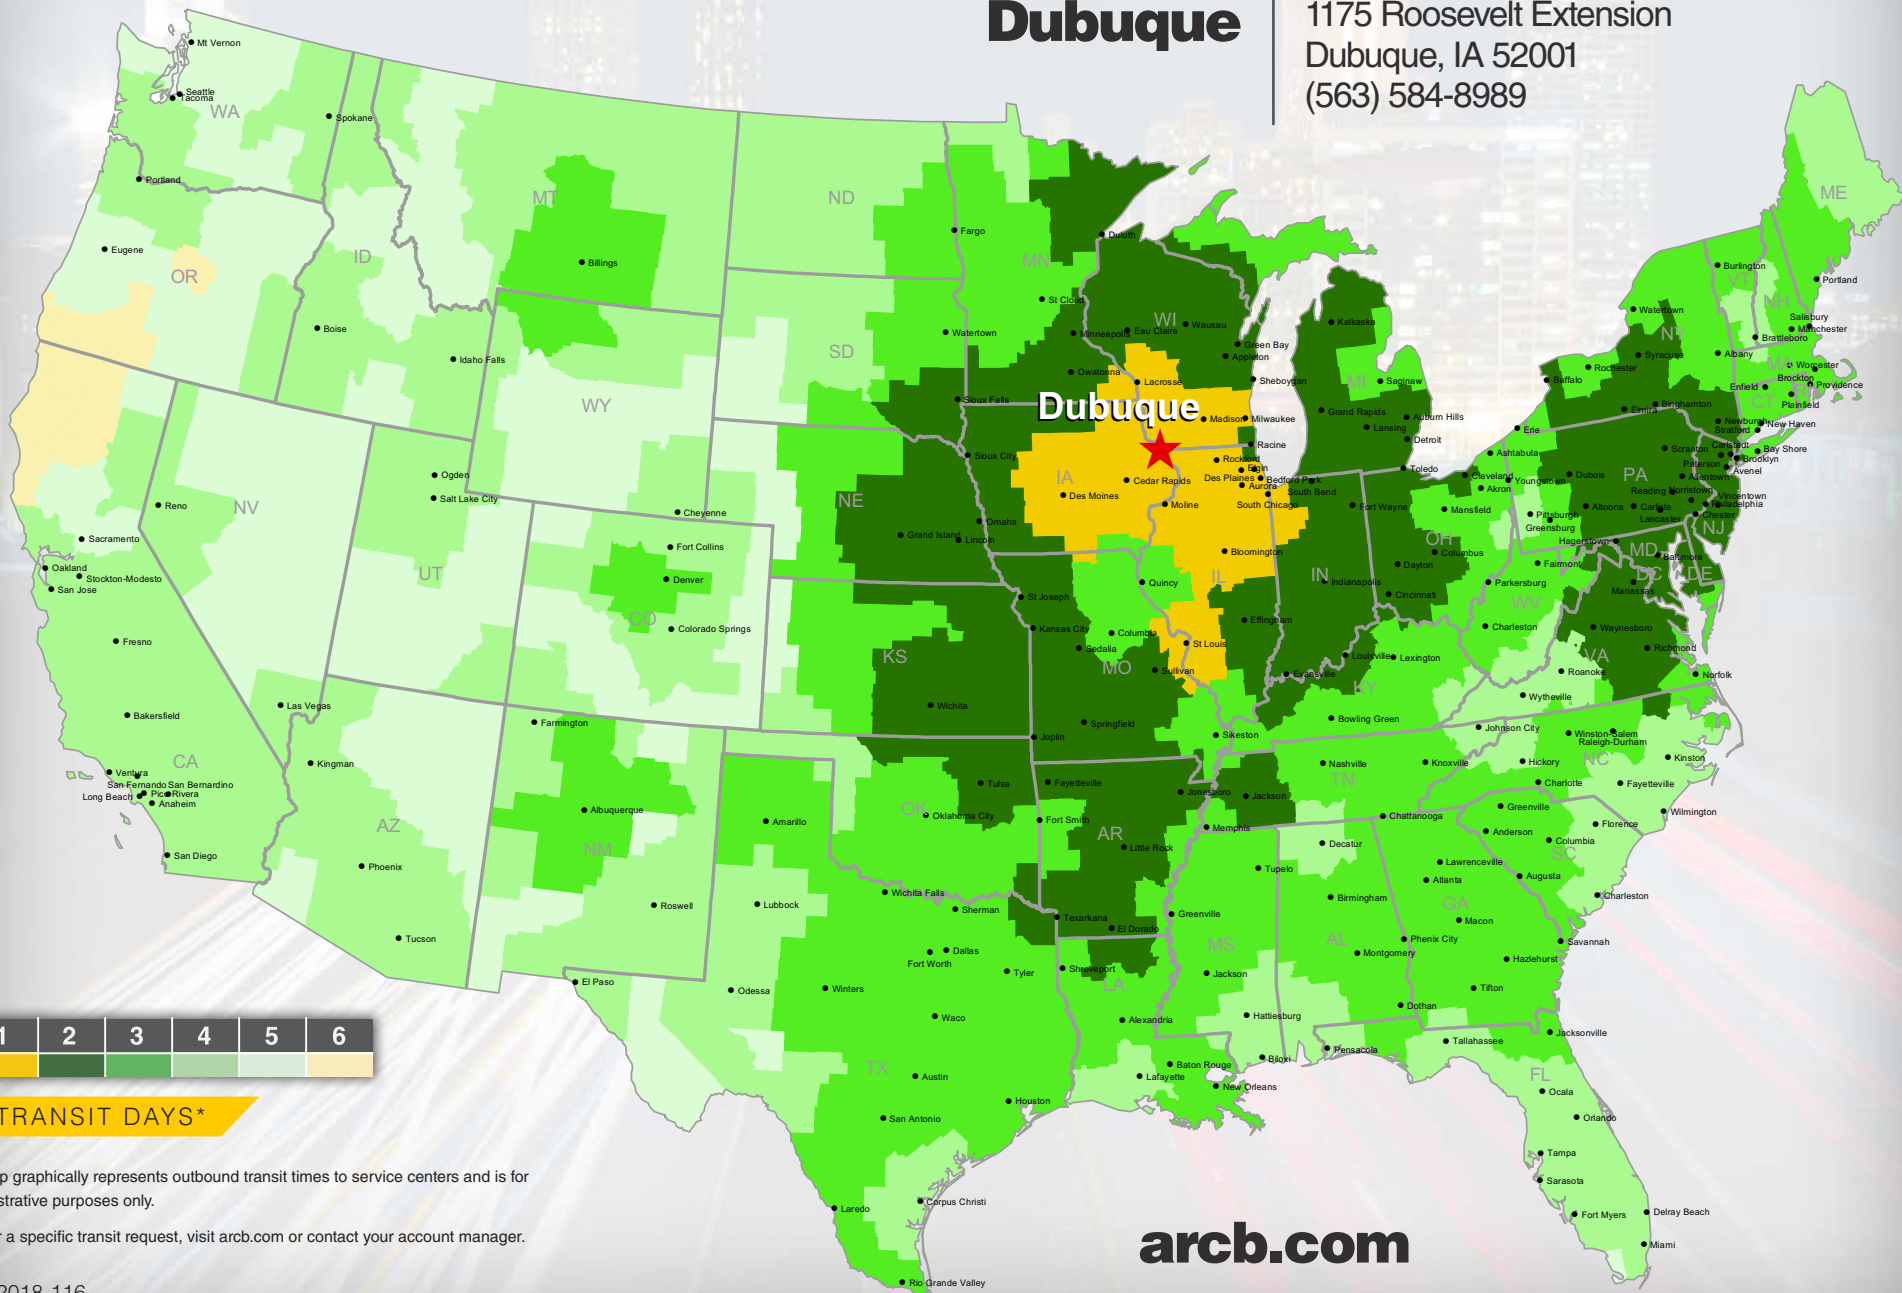

### Dubuque

1175 Roosevelt Extension  
Dubuque, IA 52001  
(563) 584-8989

TRANSIT DAYS\*

\*Map graphically represents outbound transit times to service centers and is for illustrative purposes only.

For a specific transit request, visit [arcb.com](http://arcb.com) or contact your account manager.