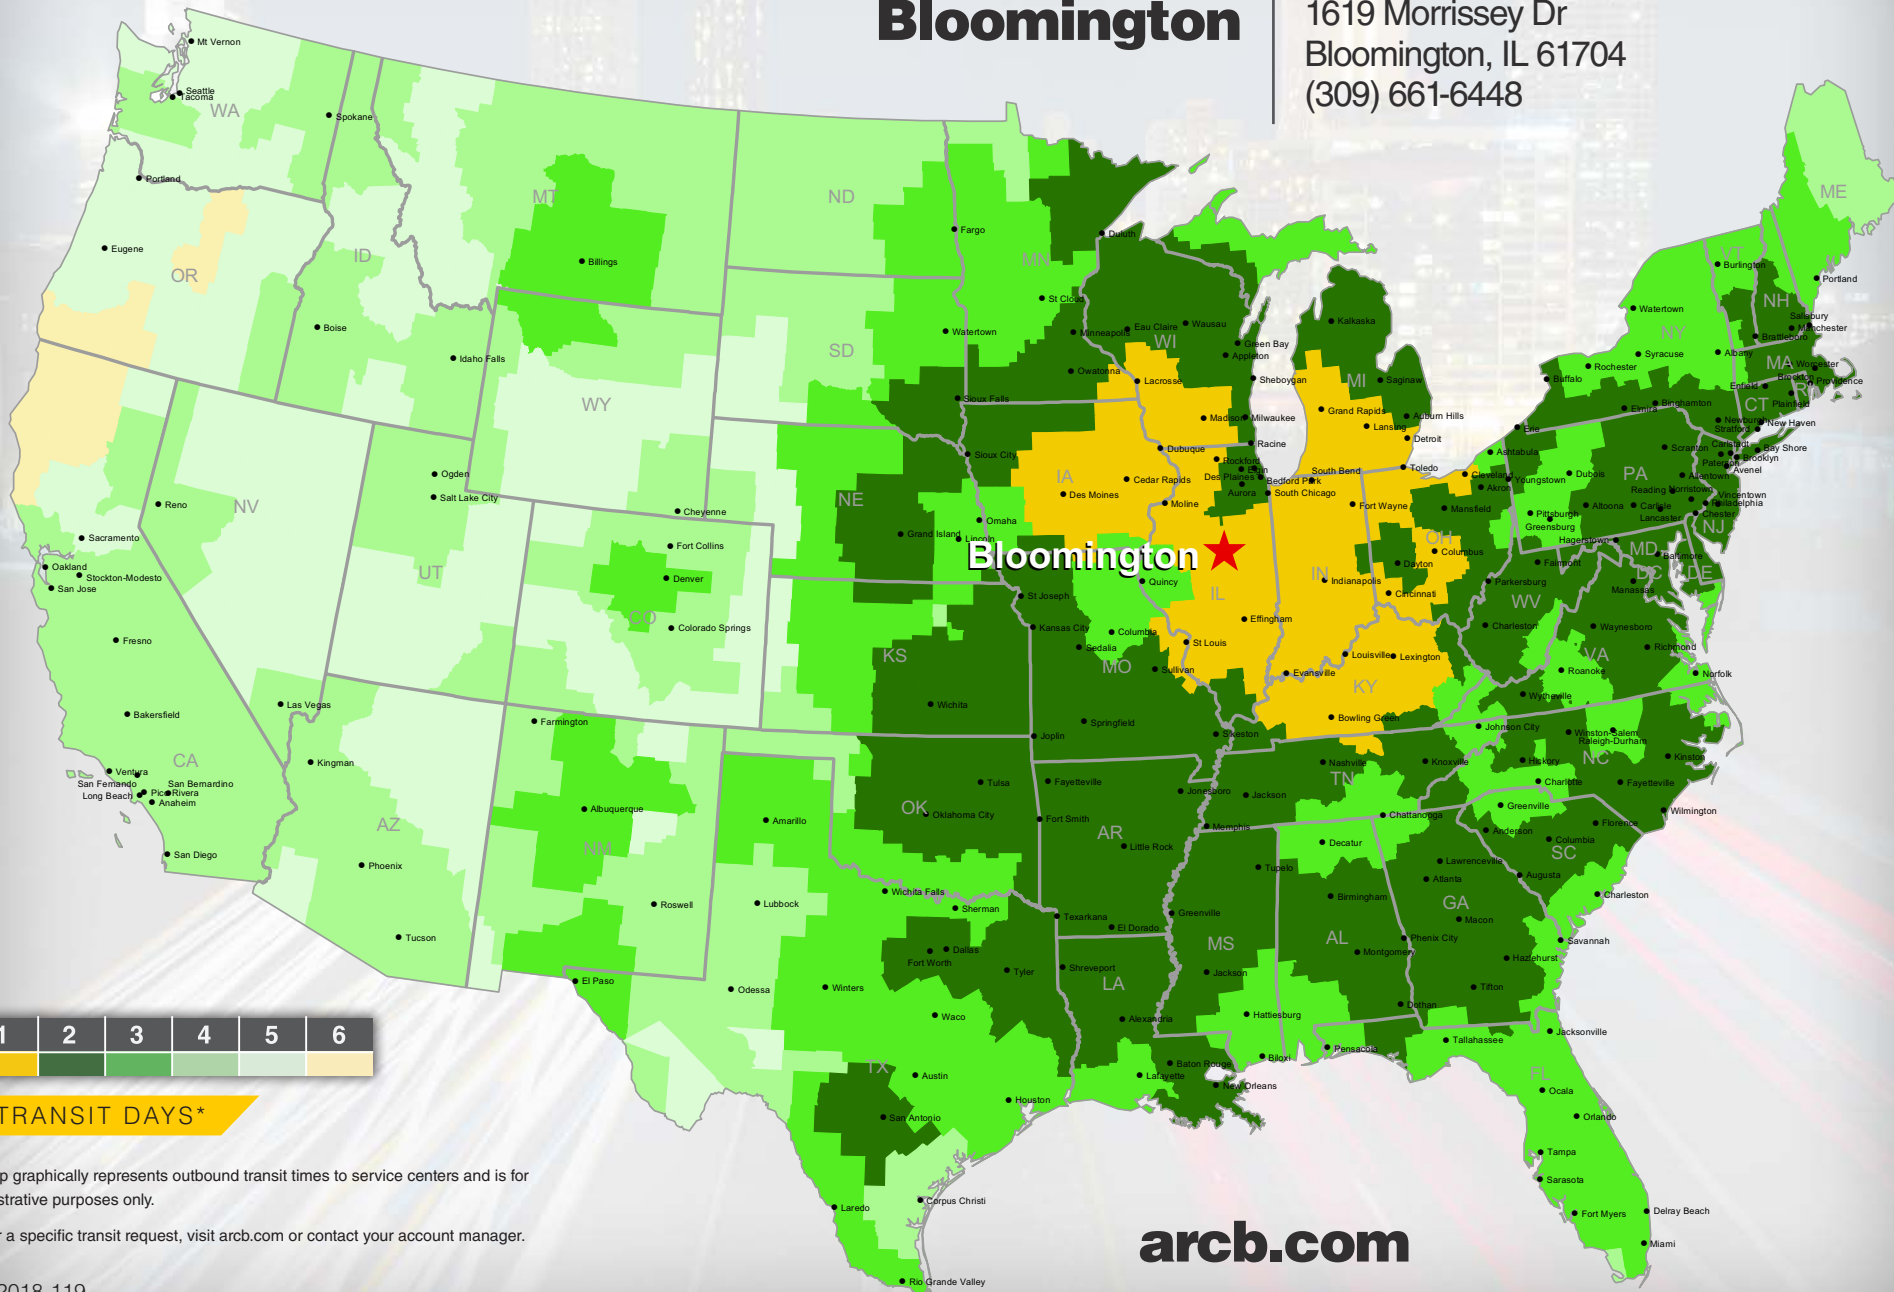

Bloomington

1619 Morrissey Dr
Bloomington, IL 61704
(309) 661-6448

TRANSIT DAYS*

*Map graphically represents outbound transit times to service centers and is for illustrative purposes only.

For a specific transit request, visit arcb.com or contact your account manager.