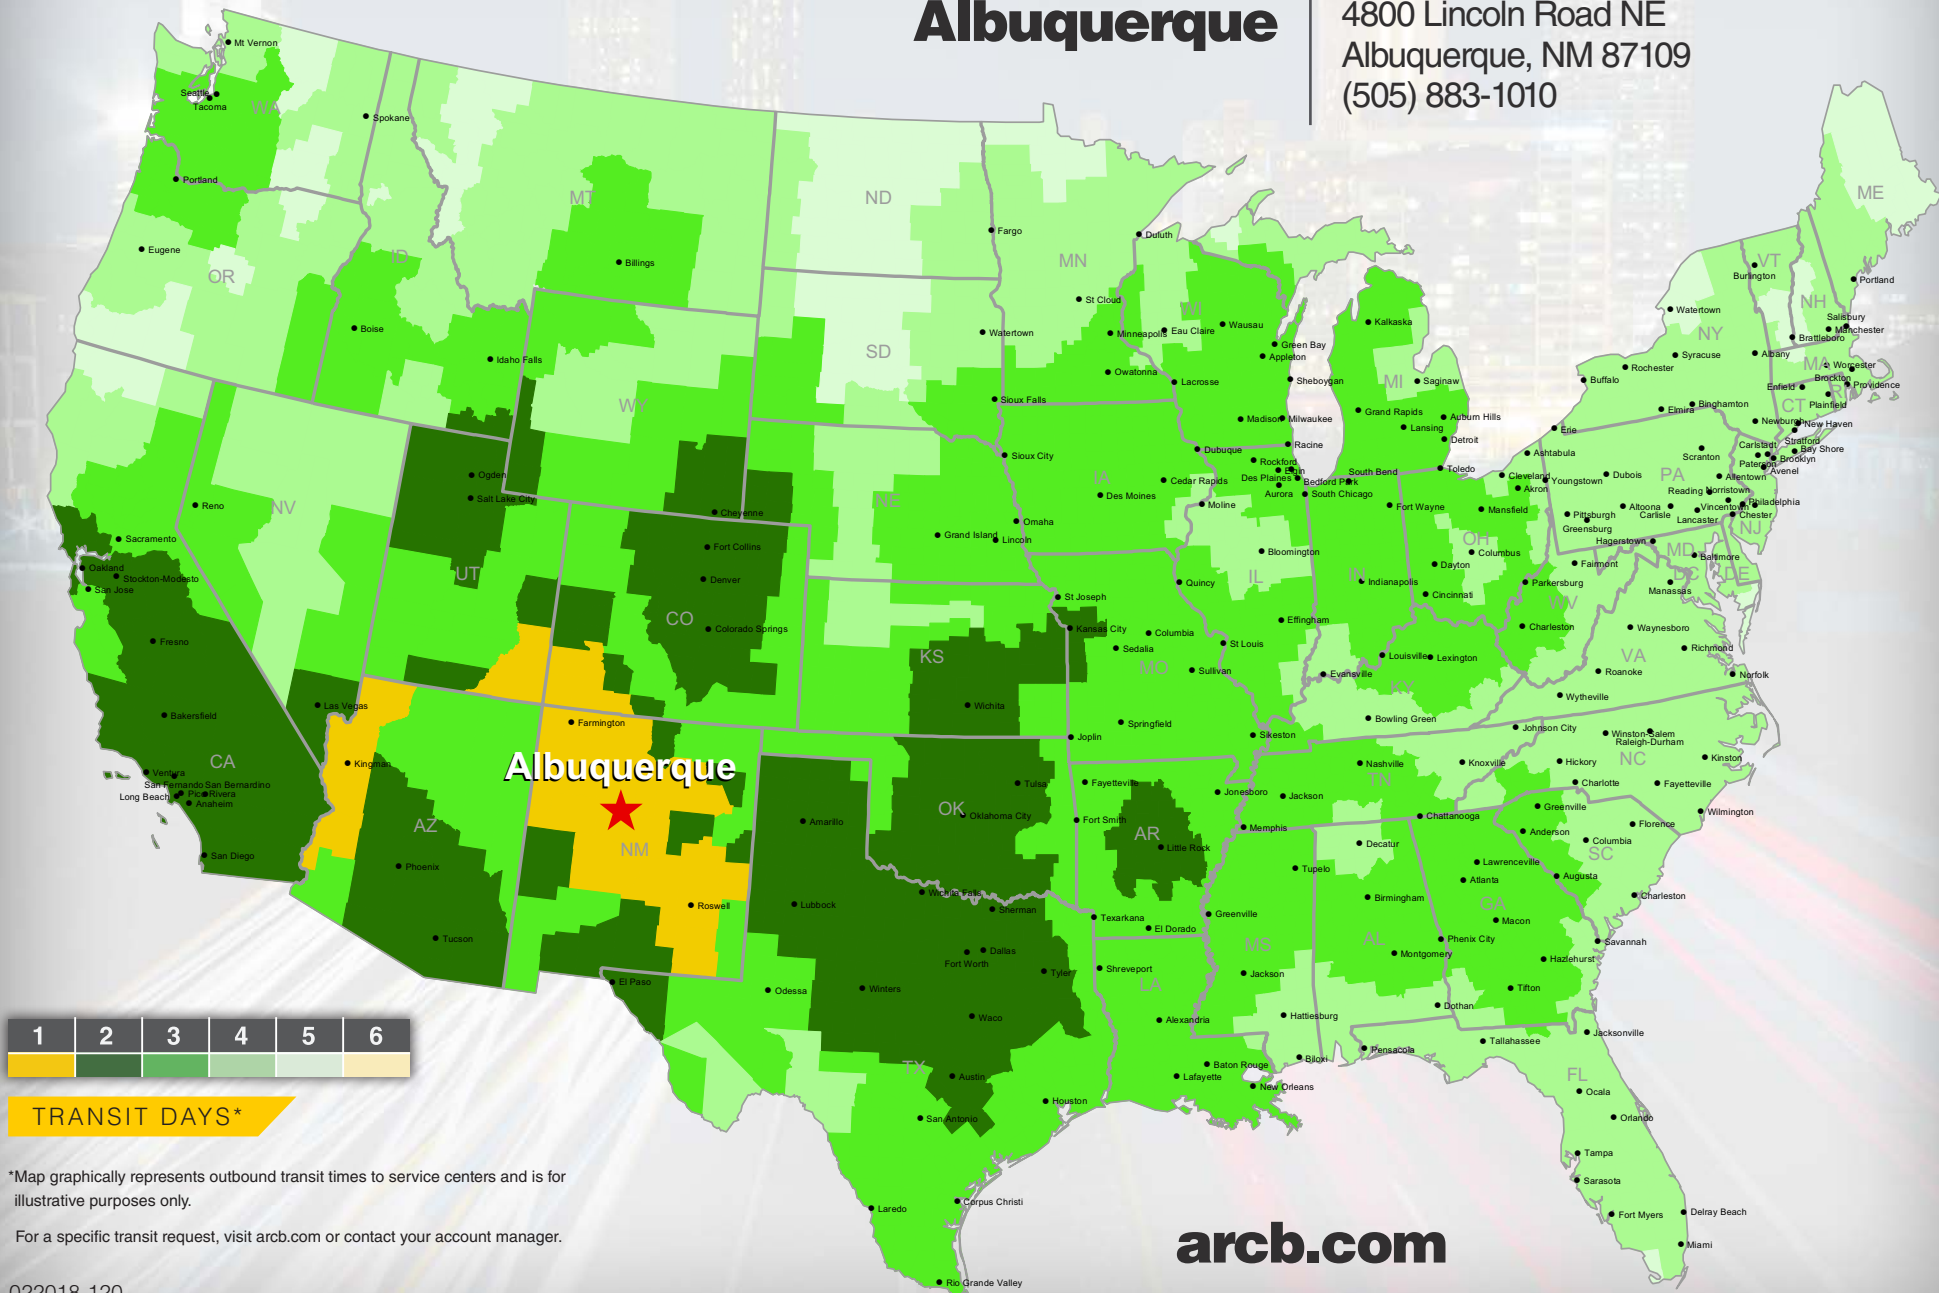

Albuquerque

4800 Lincoln Road NE
Albuquerque, NM 87109
(505) 883-1010

TRANSIT DAYS*

*Map graphically represents outbound transit times to service centers and is for illustrative purposes only.

For a specific transit request, visit arcb.com or contact your account manager.