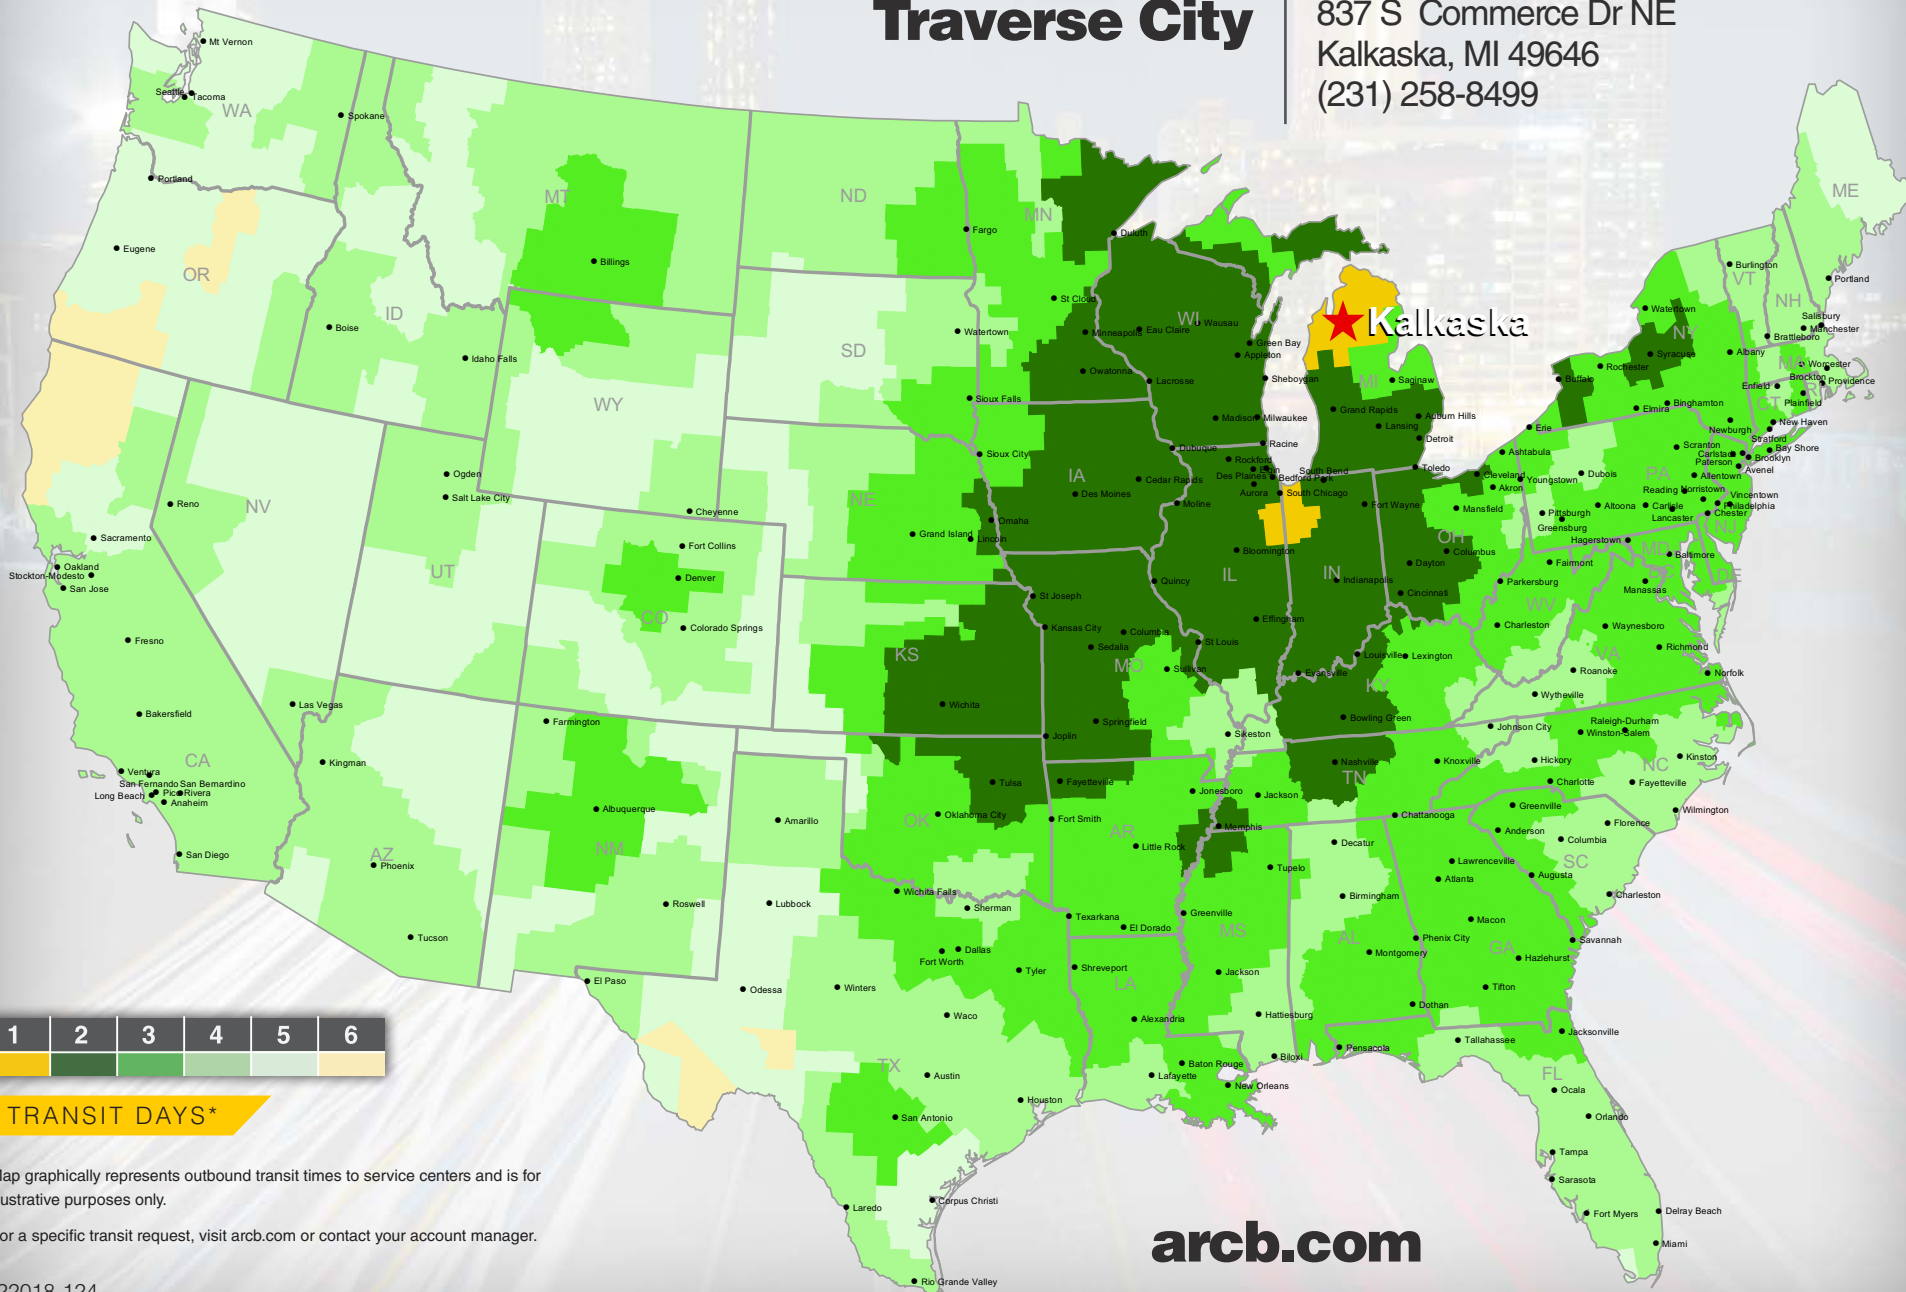

Traverse City

837 S Commerce Dr NE
Kalkaska, MI 49646
(231) 258-8499

TRANSIT DAYS*

*Map graphically represents outbound transit times to service centers and is for illustrative purposes only.

For a specific transit request, visit arcb.com or contact your account manager.