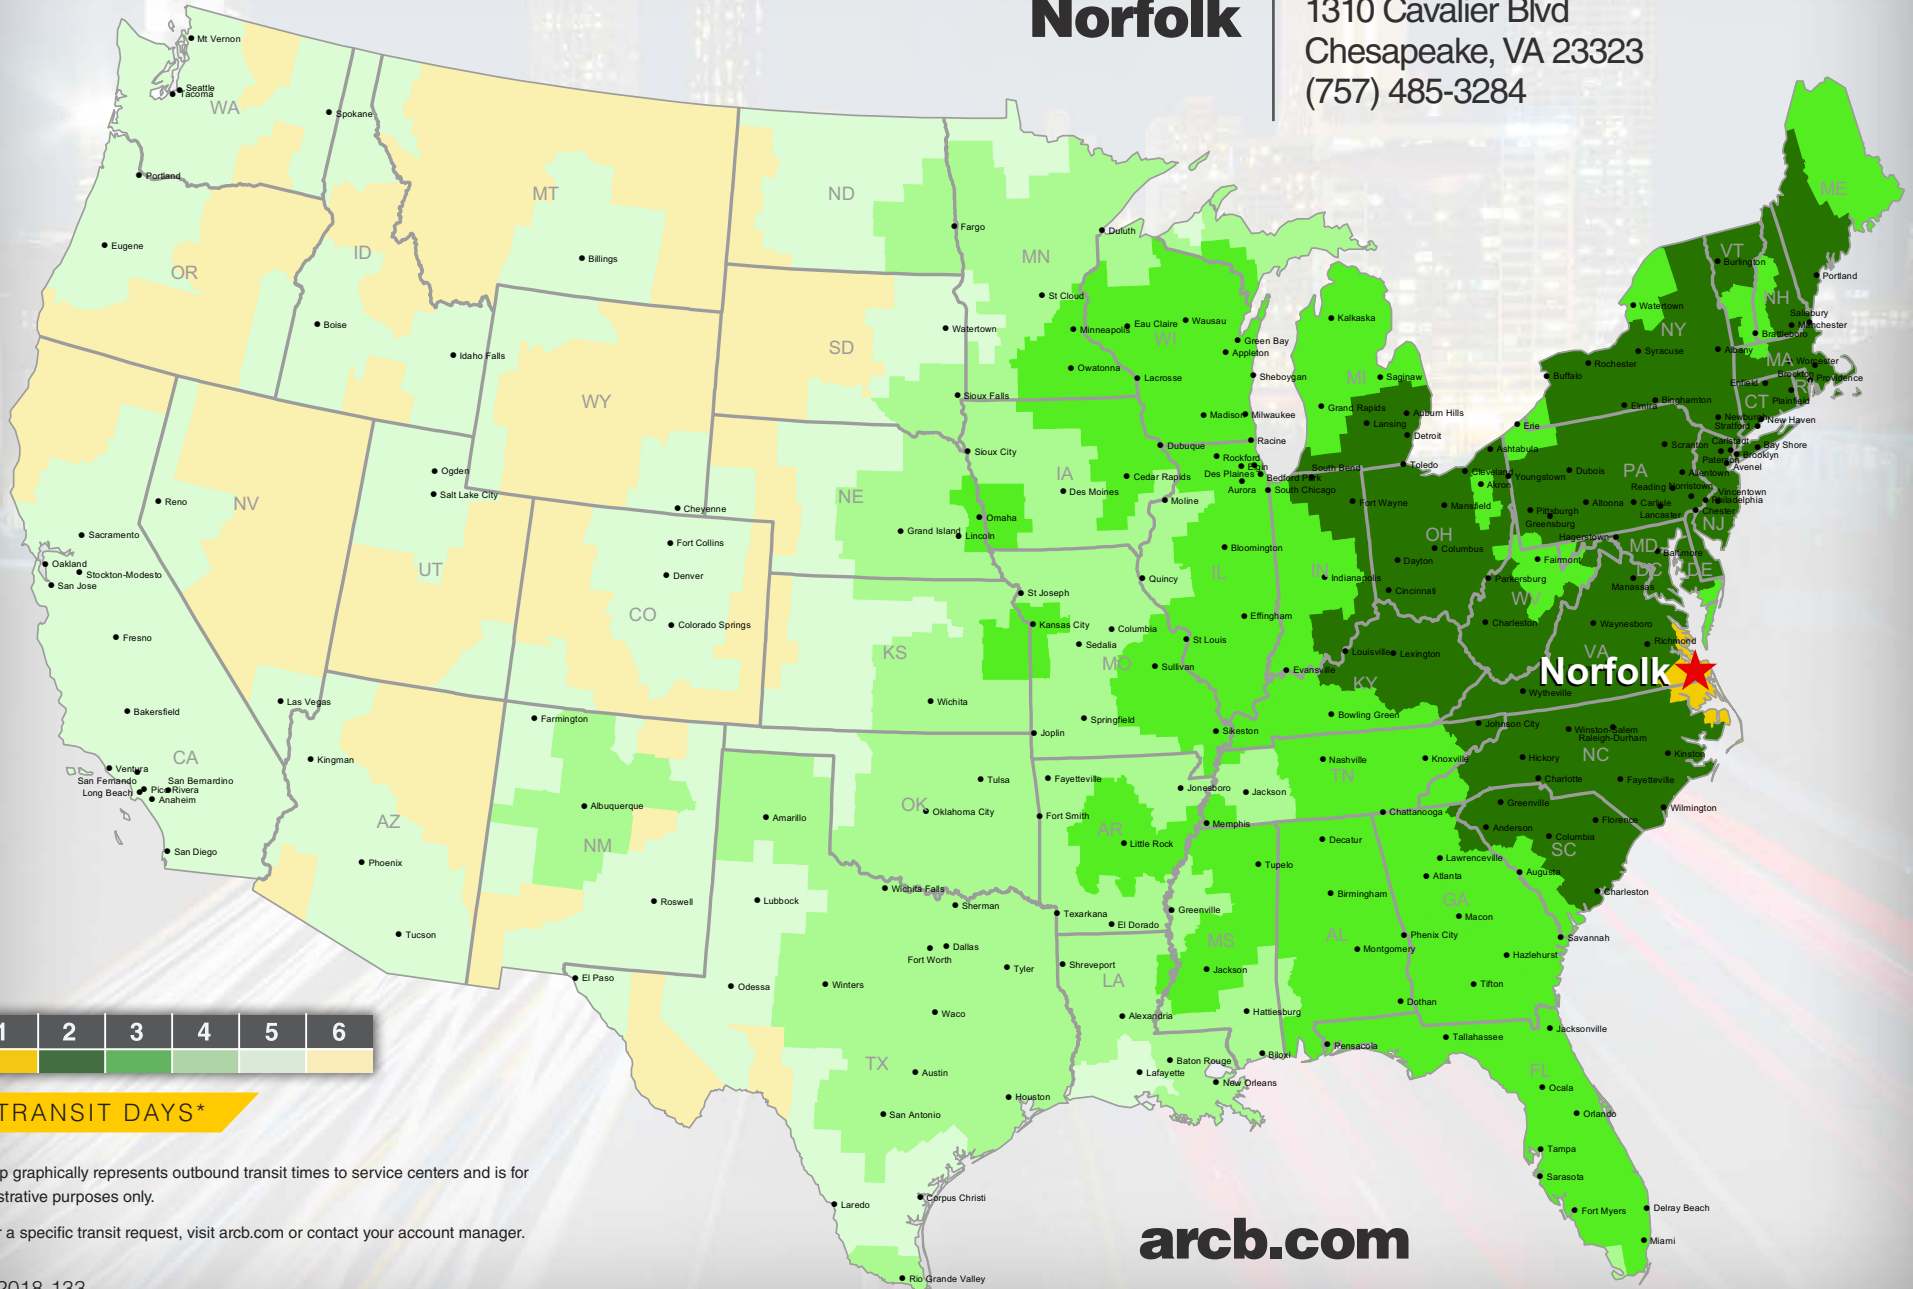

Norfolk

1310 Cavalier Blvd
Chesapeake, VA 23323
(757) 485-3284

TRANSIT DAYS*

*Map graphically represents outbound transit times to service centers and is for illustrative purposes only.

For a specific transit request, visit arcb.com or contact your account manager.