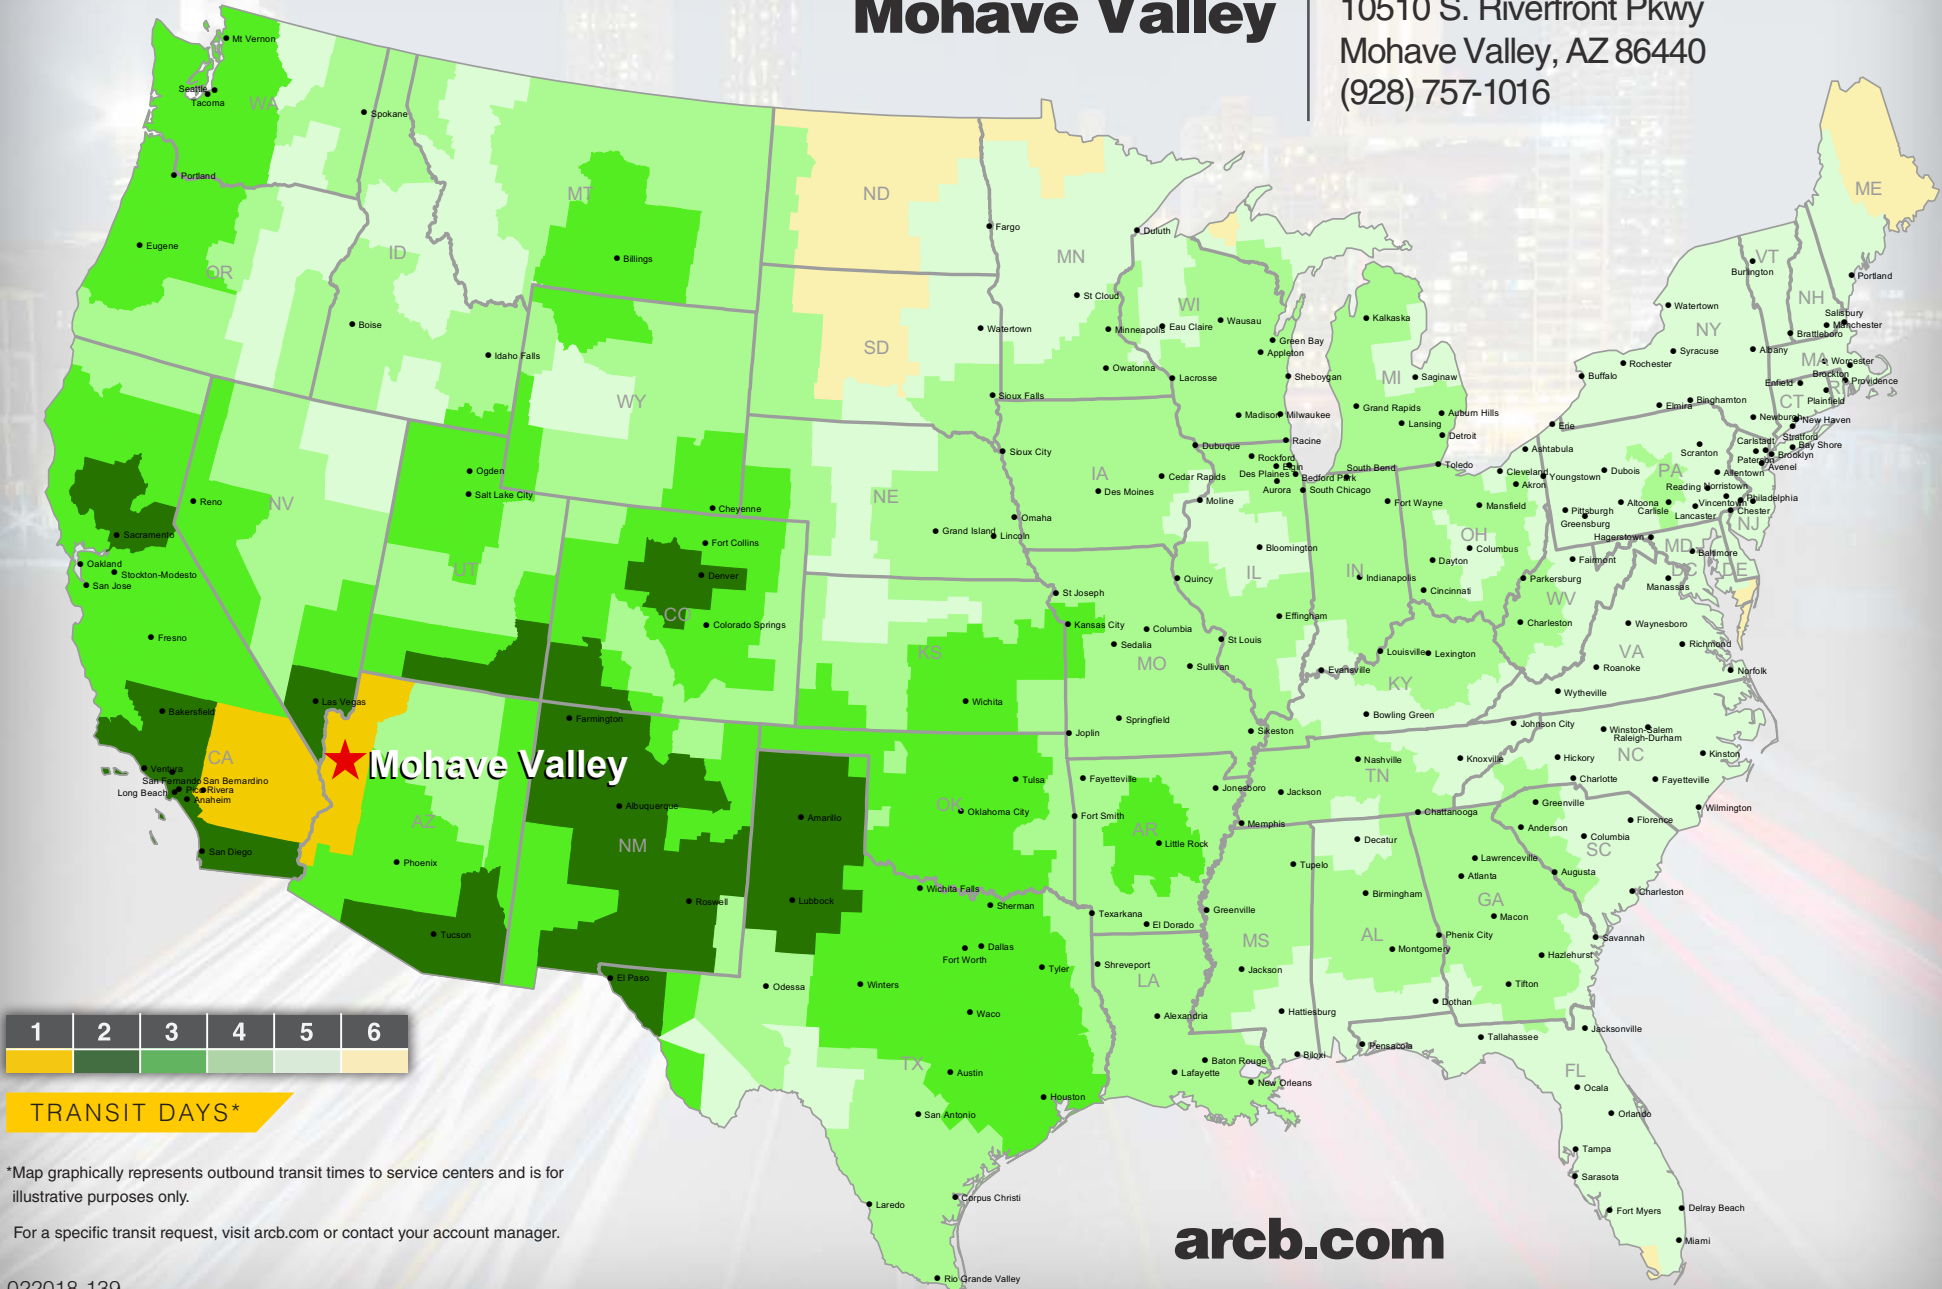

Mohave Valley

10510 S. Riverfront Pkwy
Mohave Valley, AZ 86440
(928) 757-1016

TRANSIT DAYS*

*Map graphically represents outbound transit times to service centers and is for illustrative purposes only.

For a specific transit request, visit arcb.com or contact your account manager.