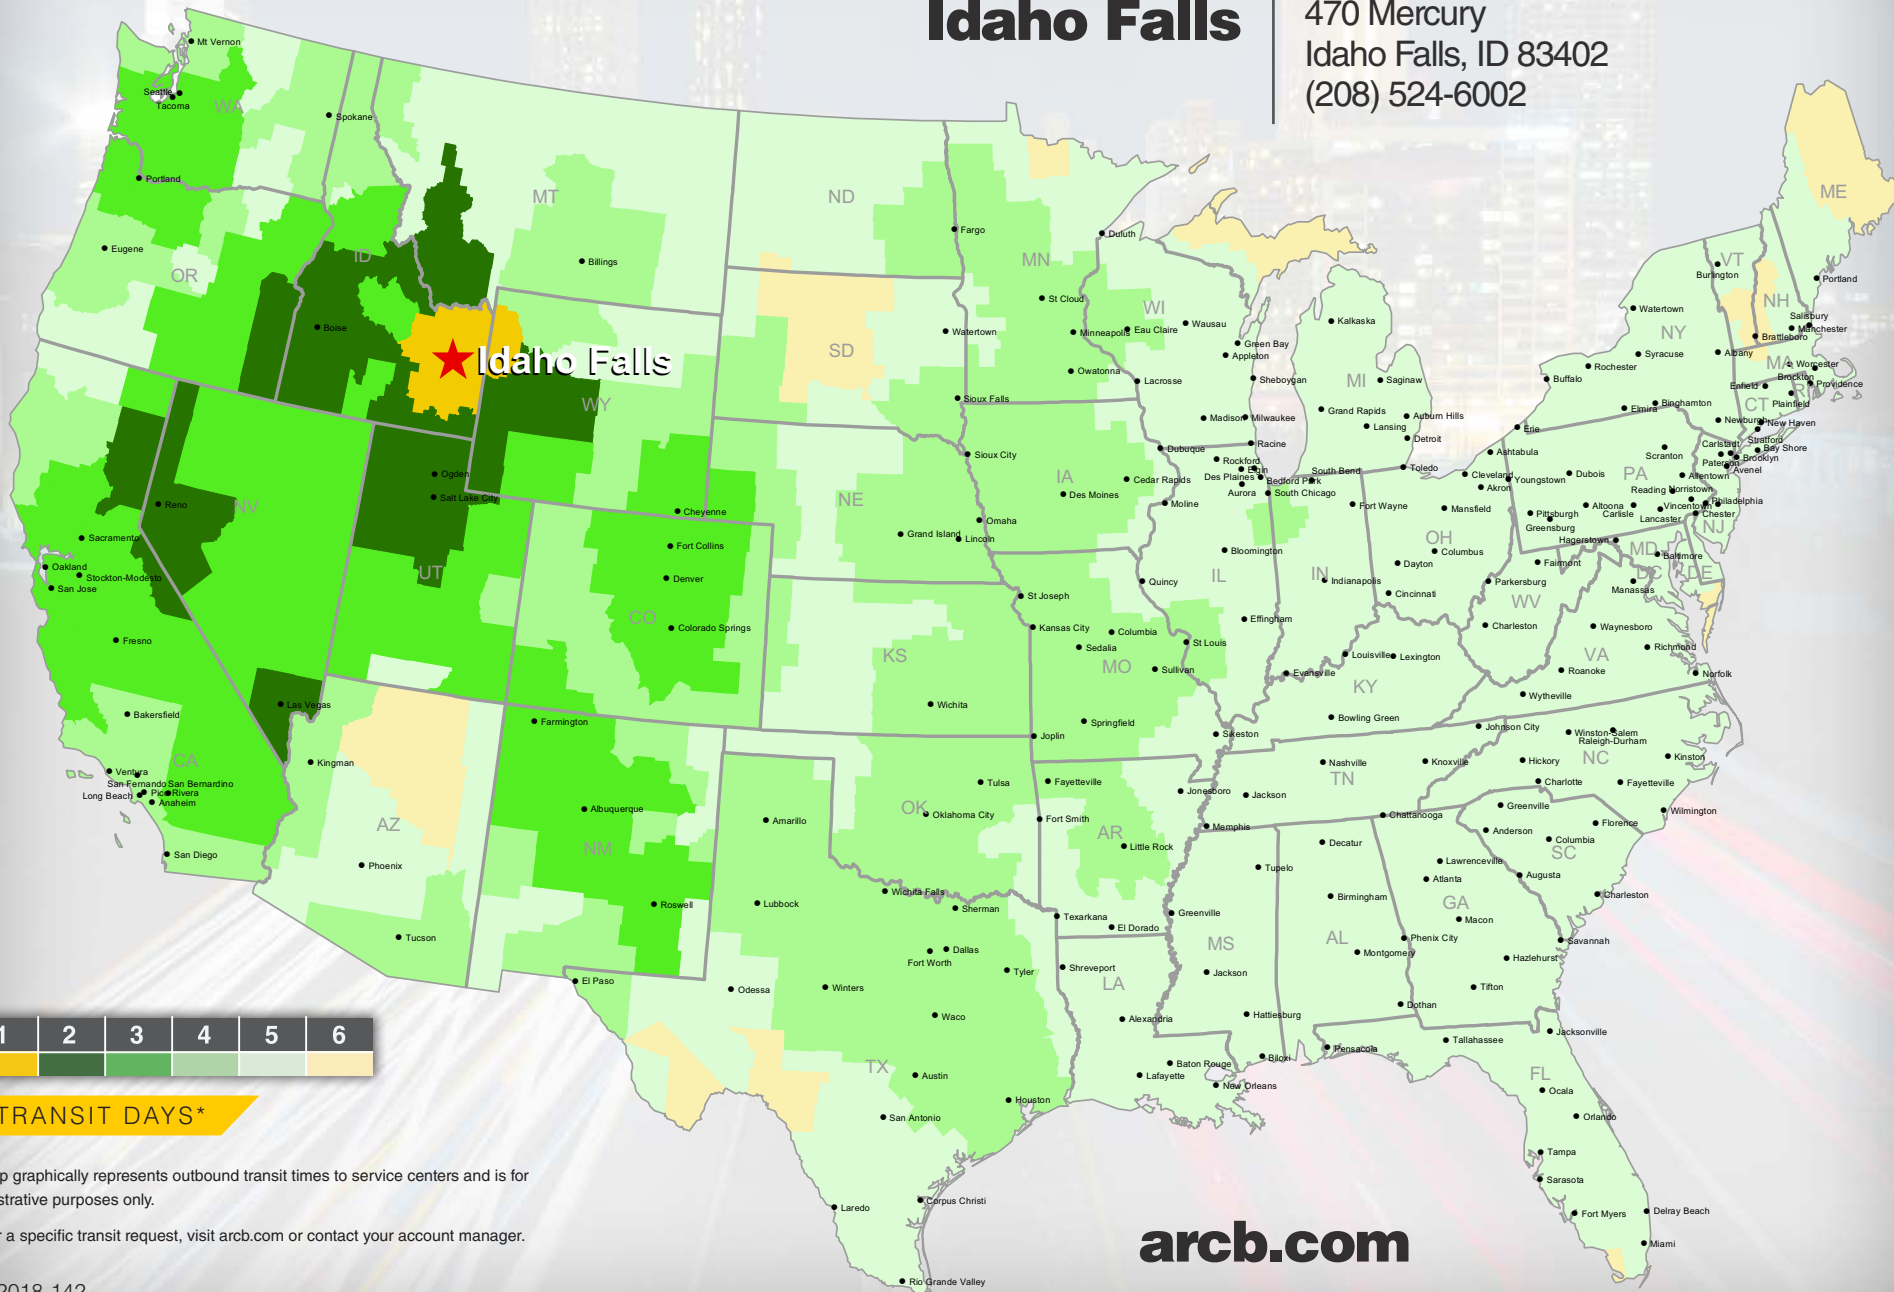

Idaho Falls

470 Mercury
Idaho Falls, ID 83402
(208) 524-6002

TRANSIT DAYS*

*Map graphically represents outbound transit times to service centers and is for illustrative purposes only.

For a specific transit request, visit arcb.com or contact your account manager.