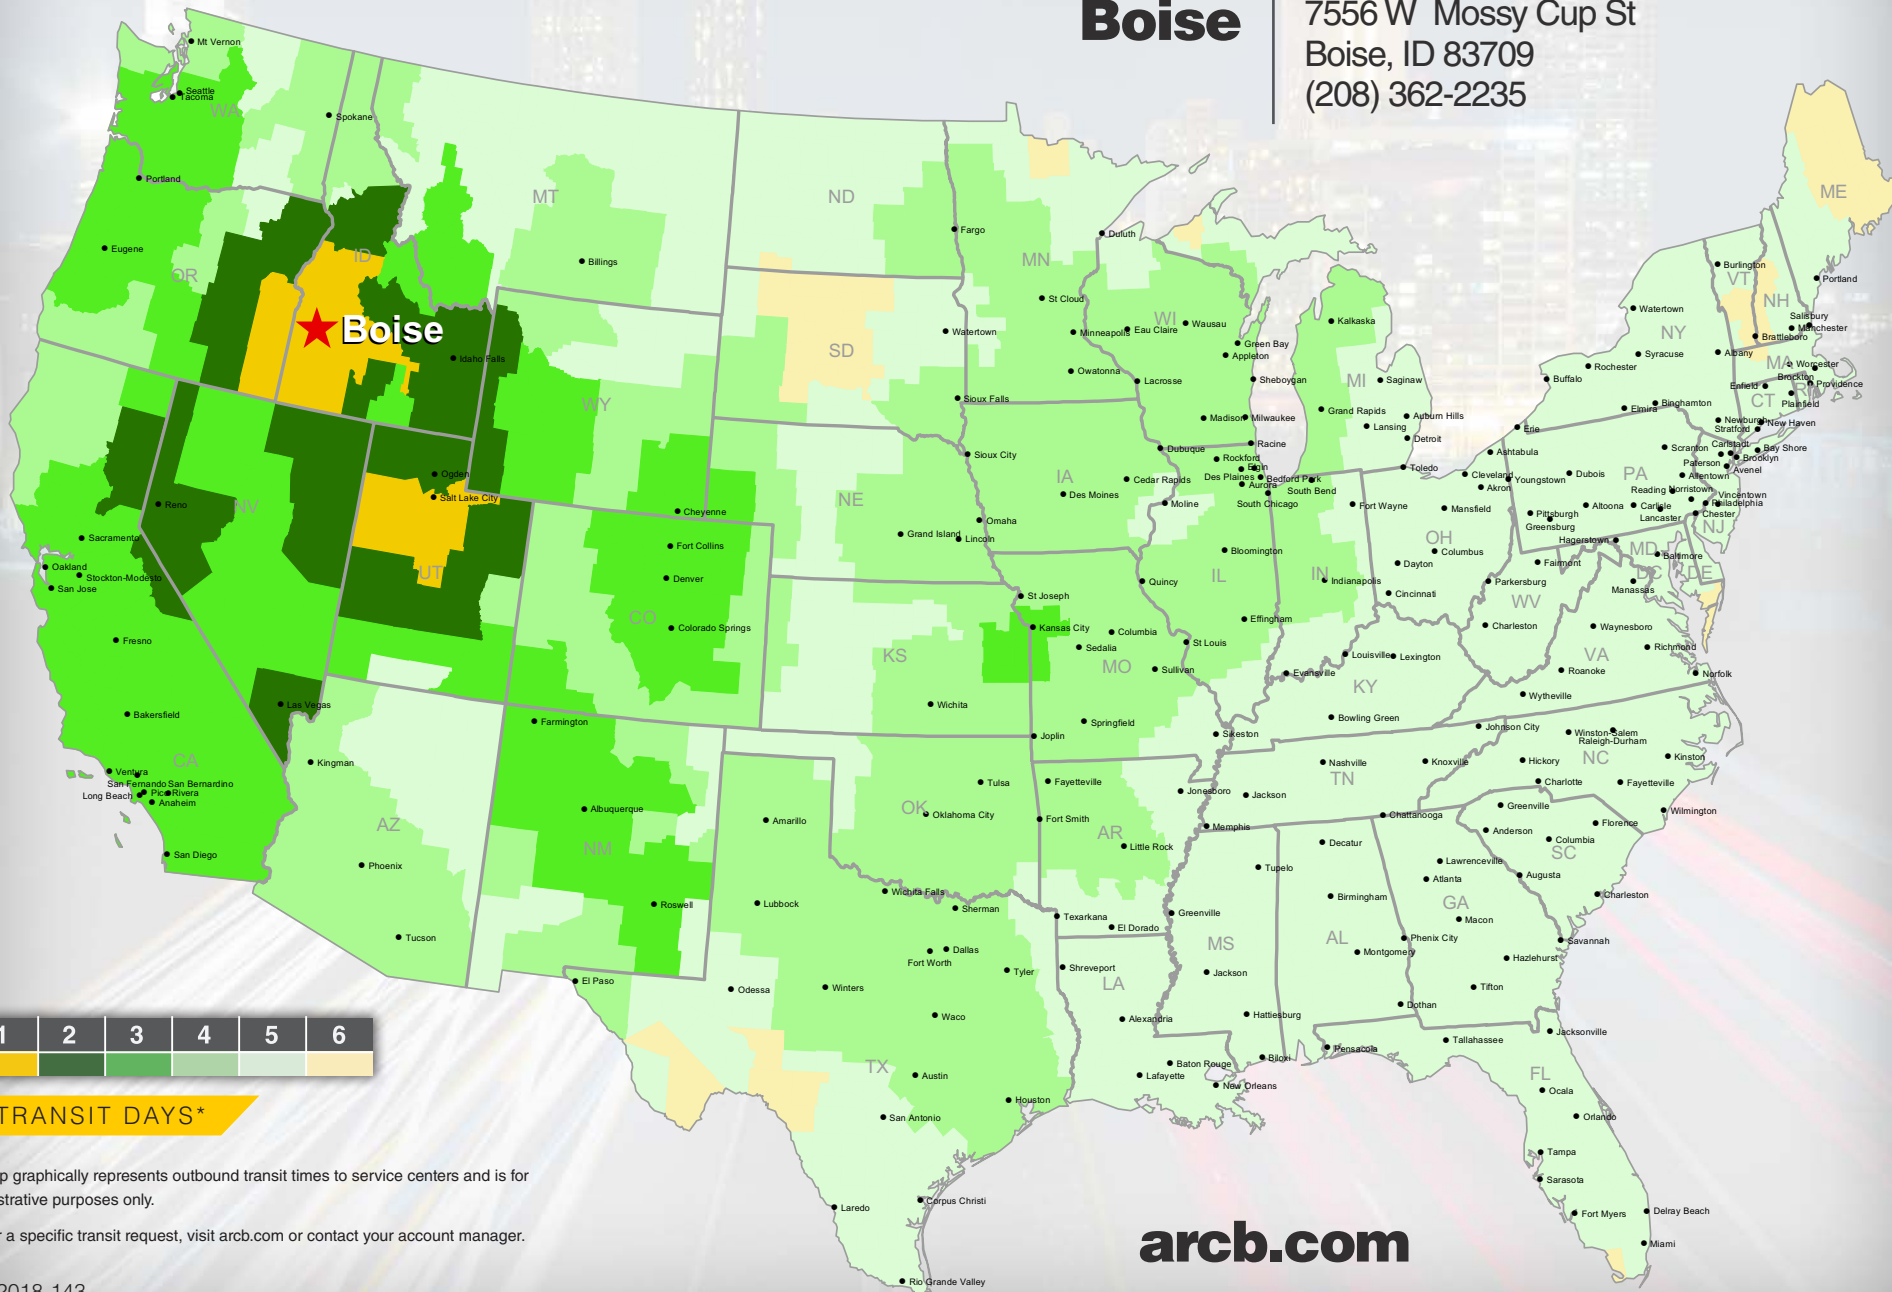

Boise

7556 W Mossy Cup St
Boise, ID 83709
(208) 362-2235

TRANSIT DAYS*

*Map graphically represents outbound transit times to service centers and is for illustrative purposes only.

For a specific transit request, visit arcb.com or contact your account manager.