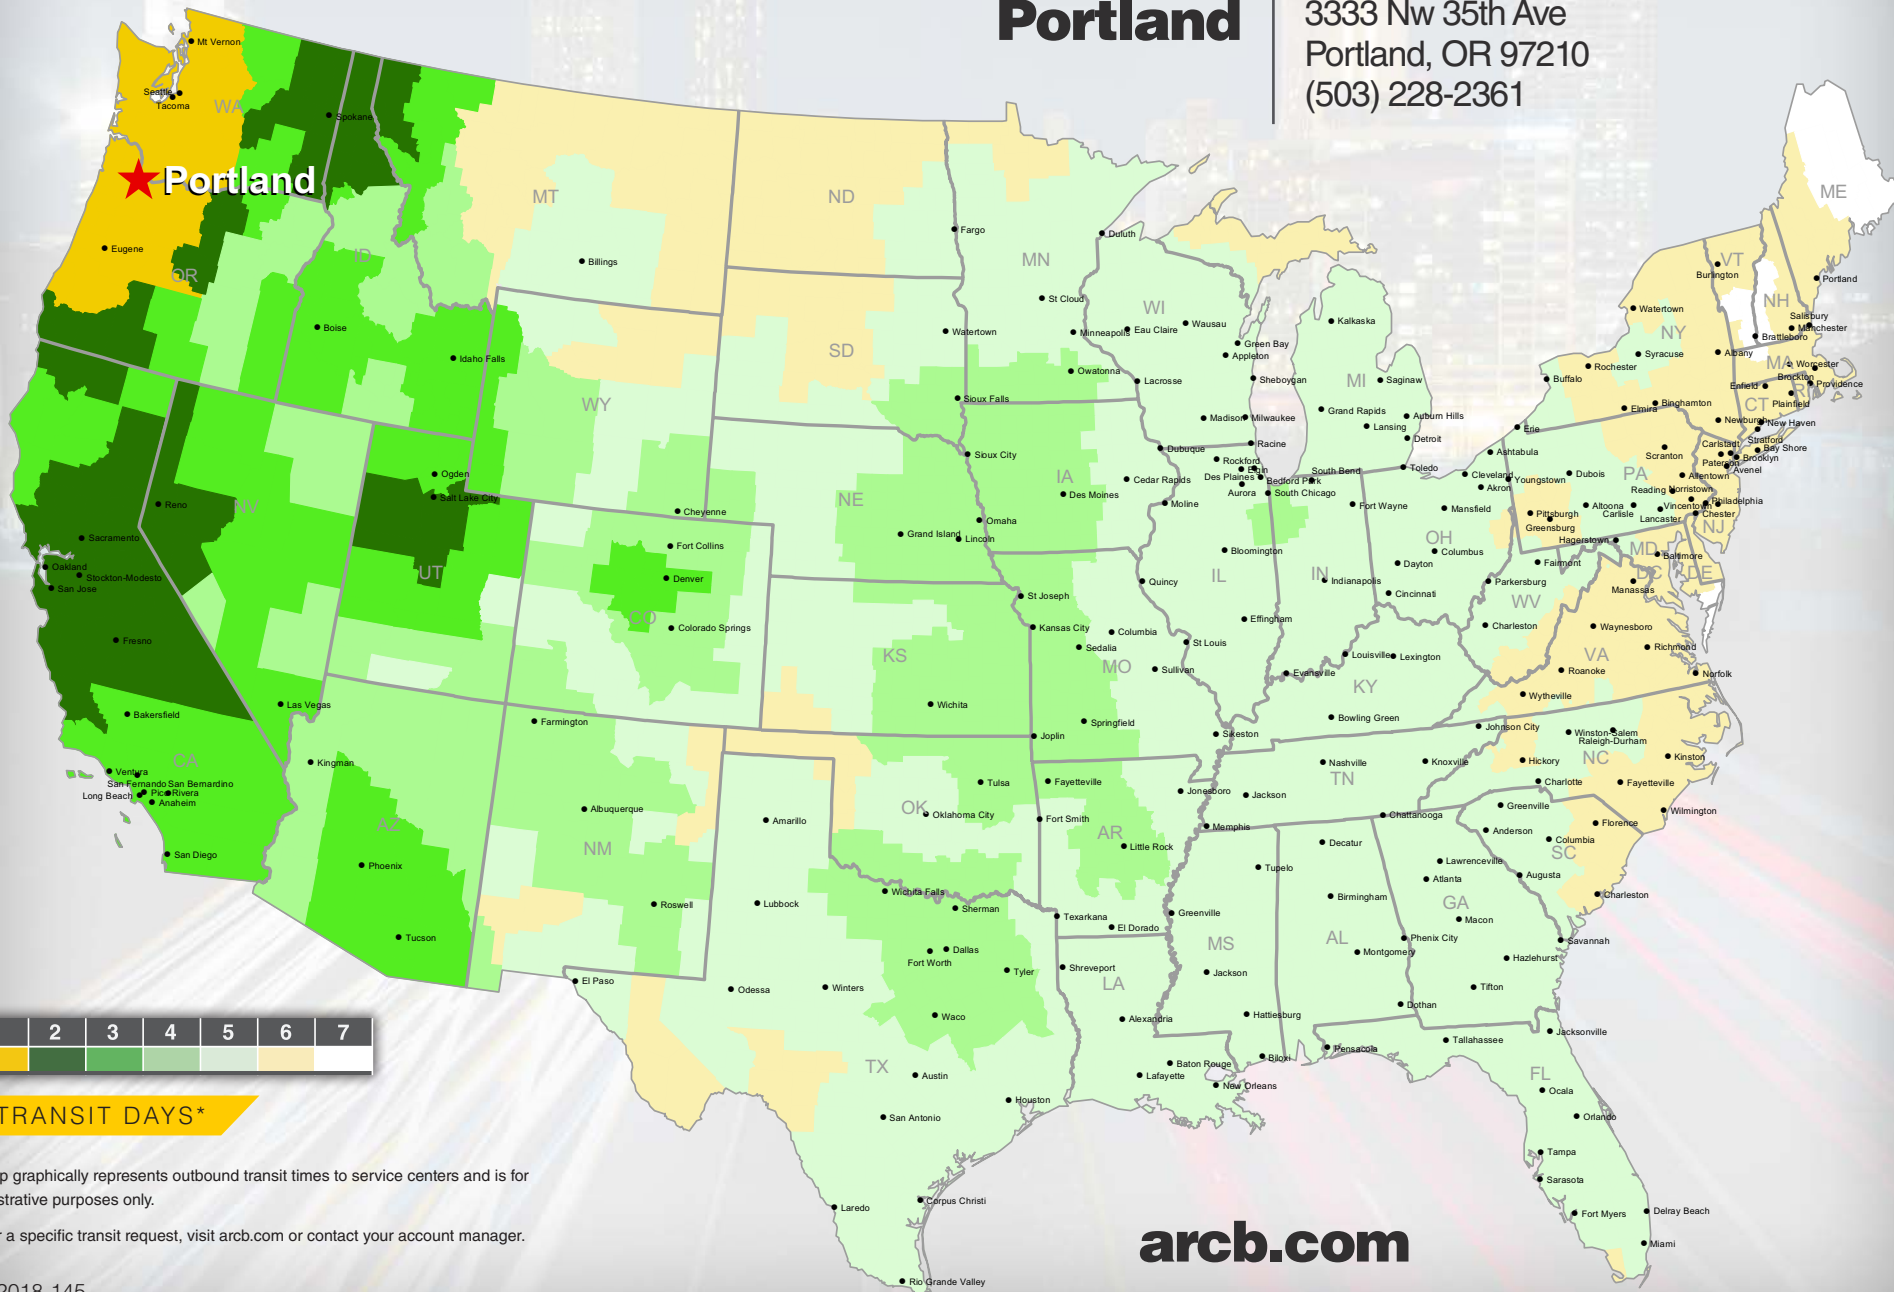

Portland

3333 Nw 35th Ave
Portland, OR 97210
(503) 228-2361

TRANSIT DAYS*

*Map graphically represents outbound transit times to service centers and is for illustrative purposes only.

For a specific transit request, visit arcb.com or contact your account manager.