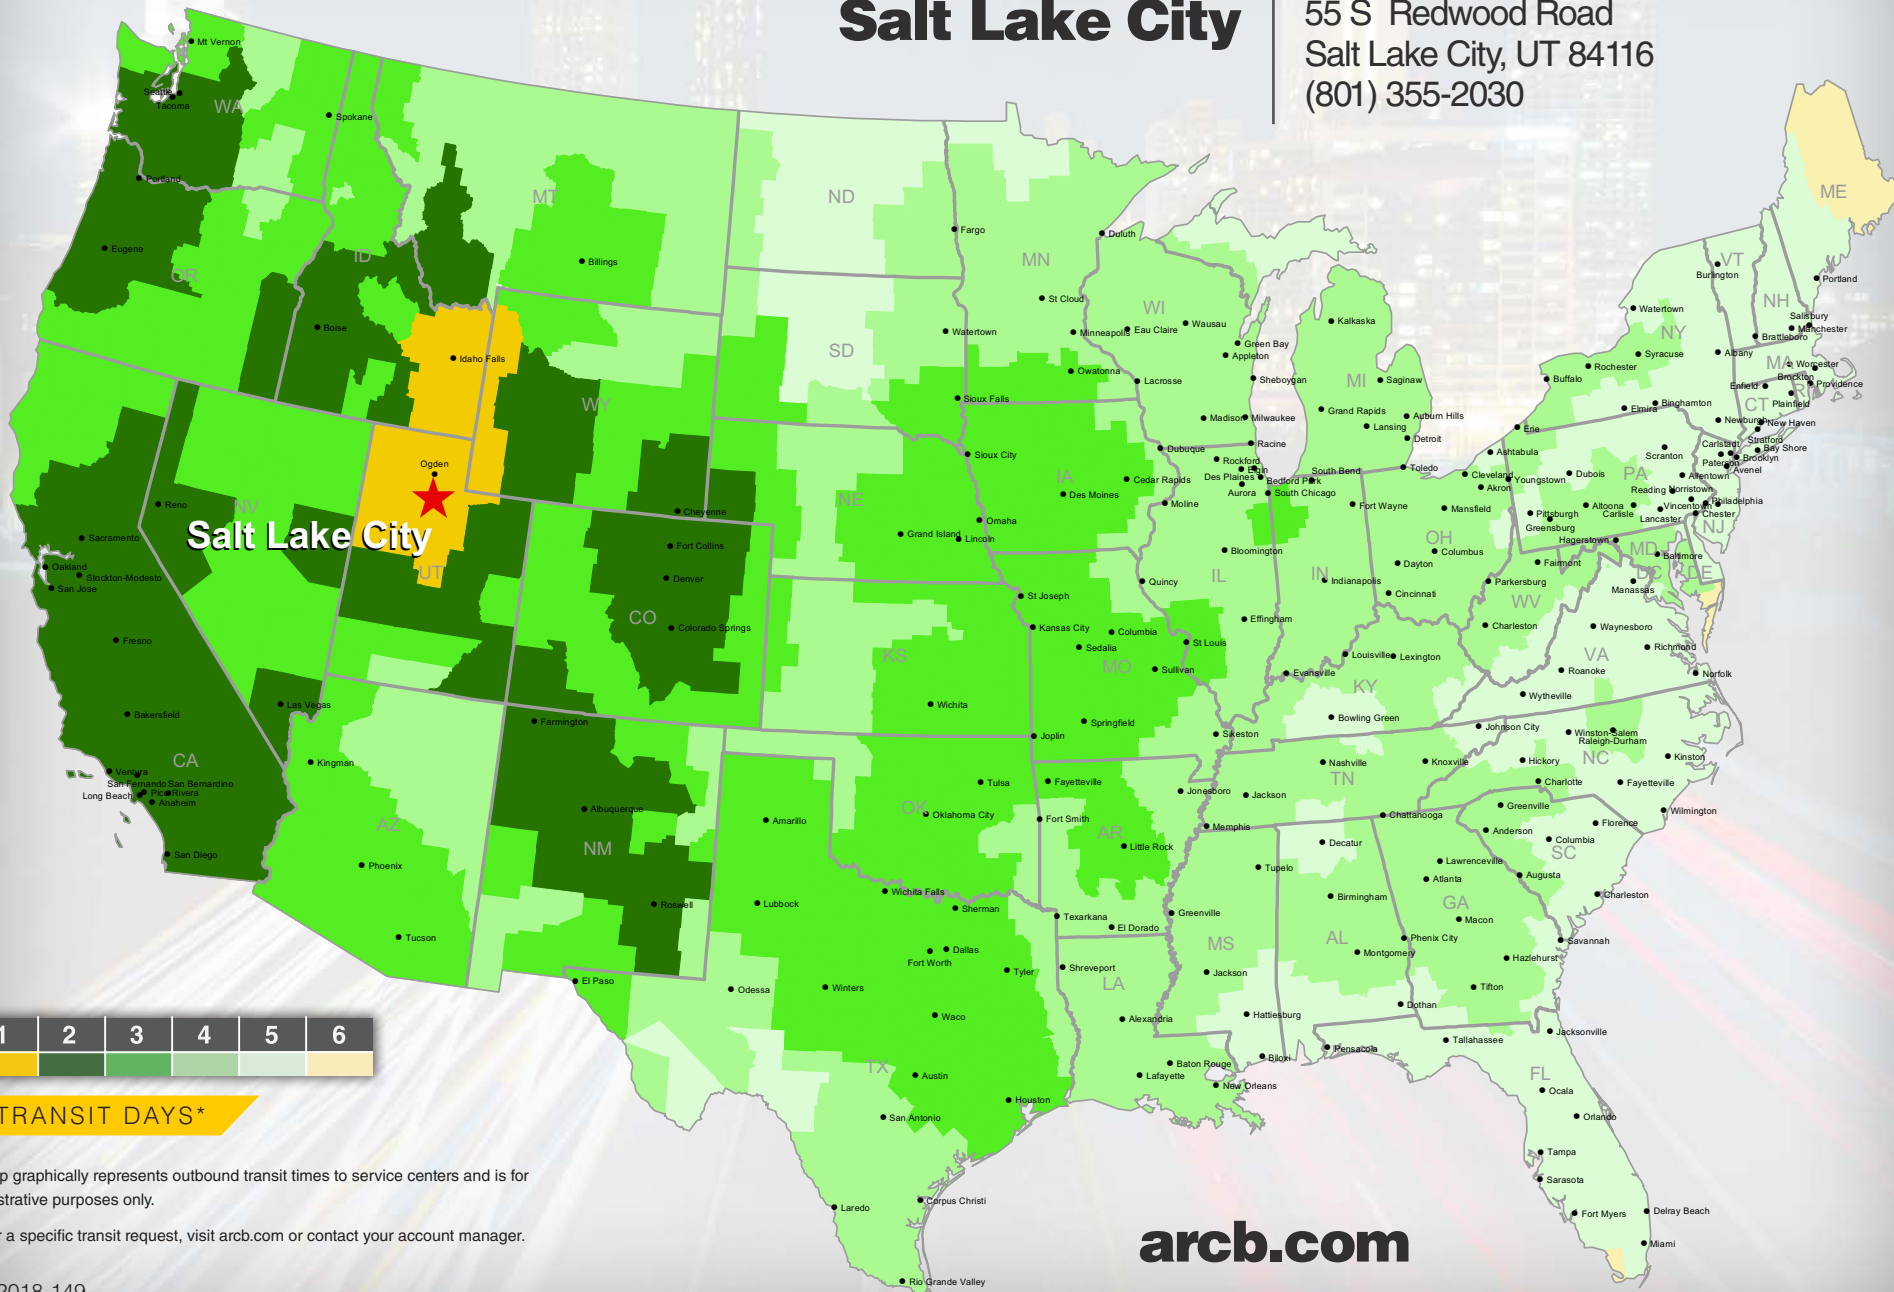

Salt Lake City

55 S Redwood Road
Salt Lake City, UT 84116
(801) 355-2030

*Map graphically represents outbound transit times to service centers and is for illustrative purposes only.

For a specific transit request, visit arcb.com or contact your account manager.