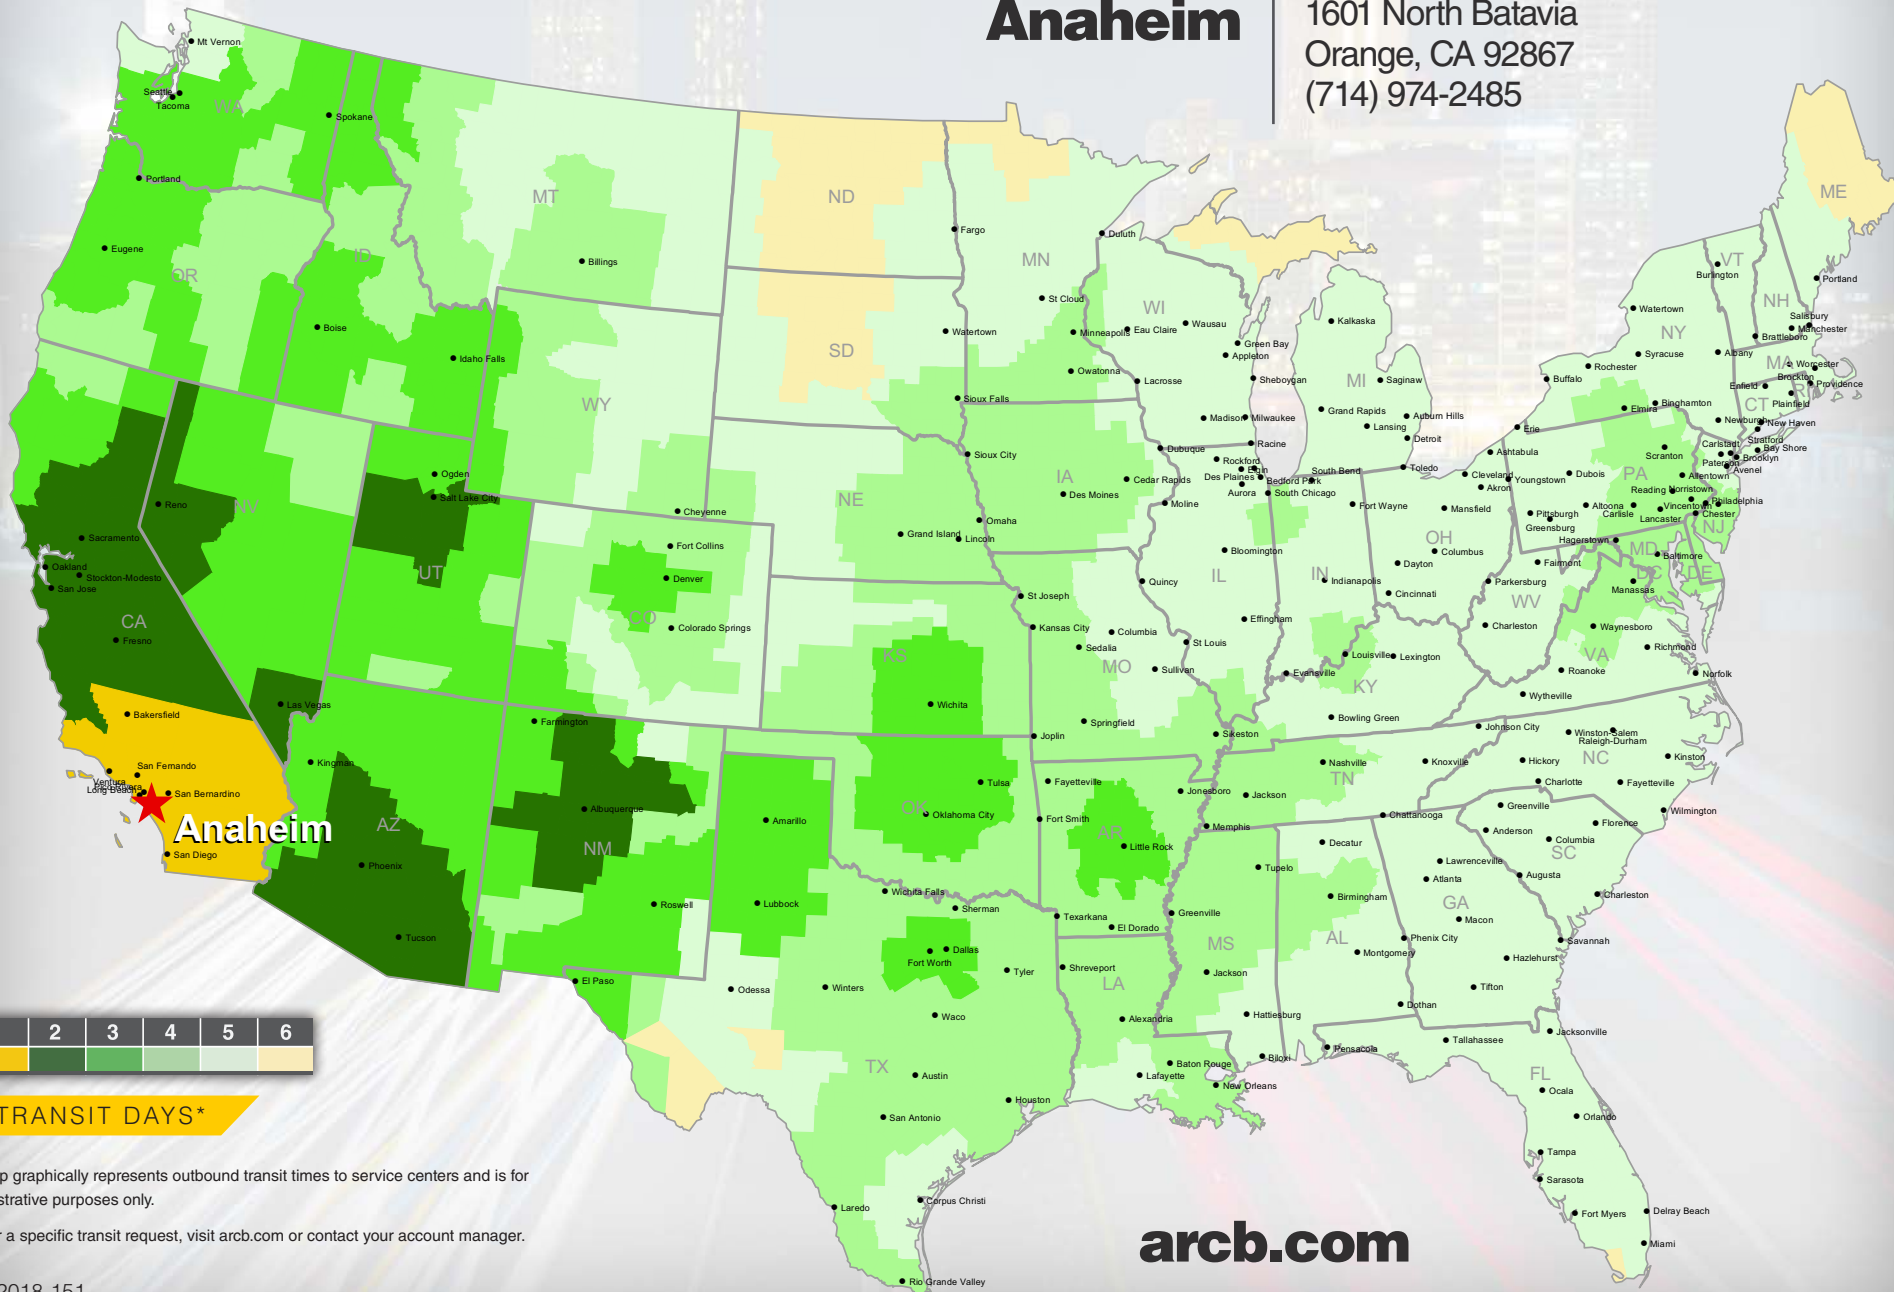

Anaheim

1601 North Batavia
Orange, CA 92867
(714) 974-2485

*Map graphically represents outbound transit times to service centers and is for illustrative purposes only.

For a specific transit request, visit arcb.com or contact your account manager.