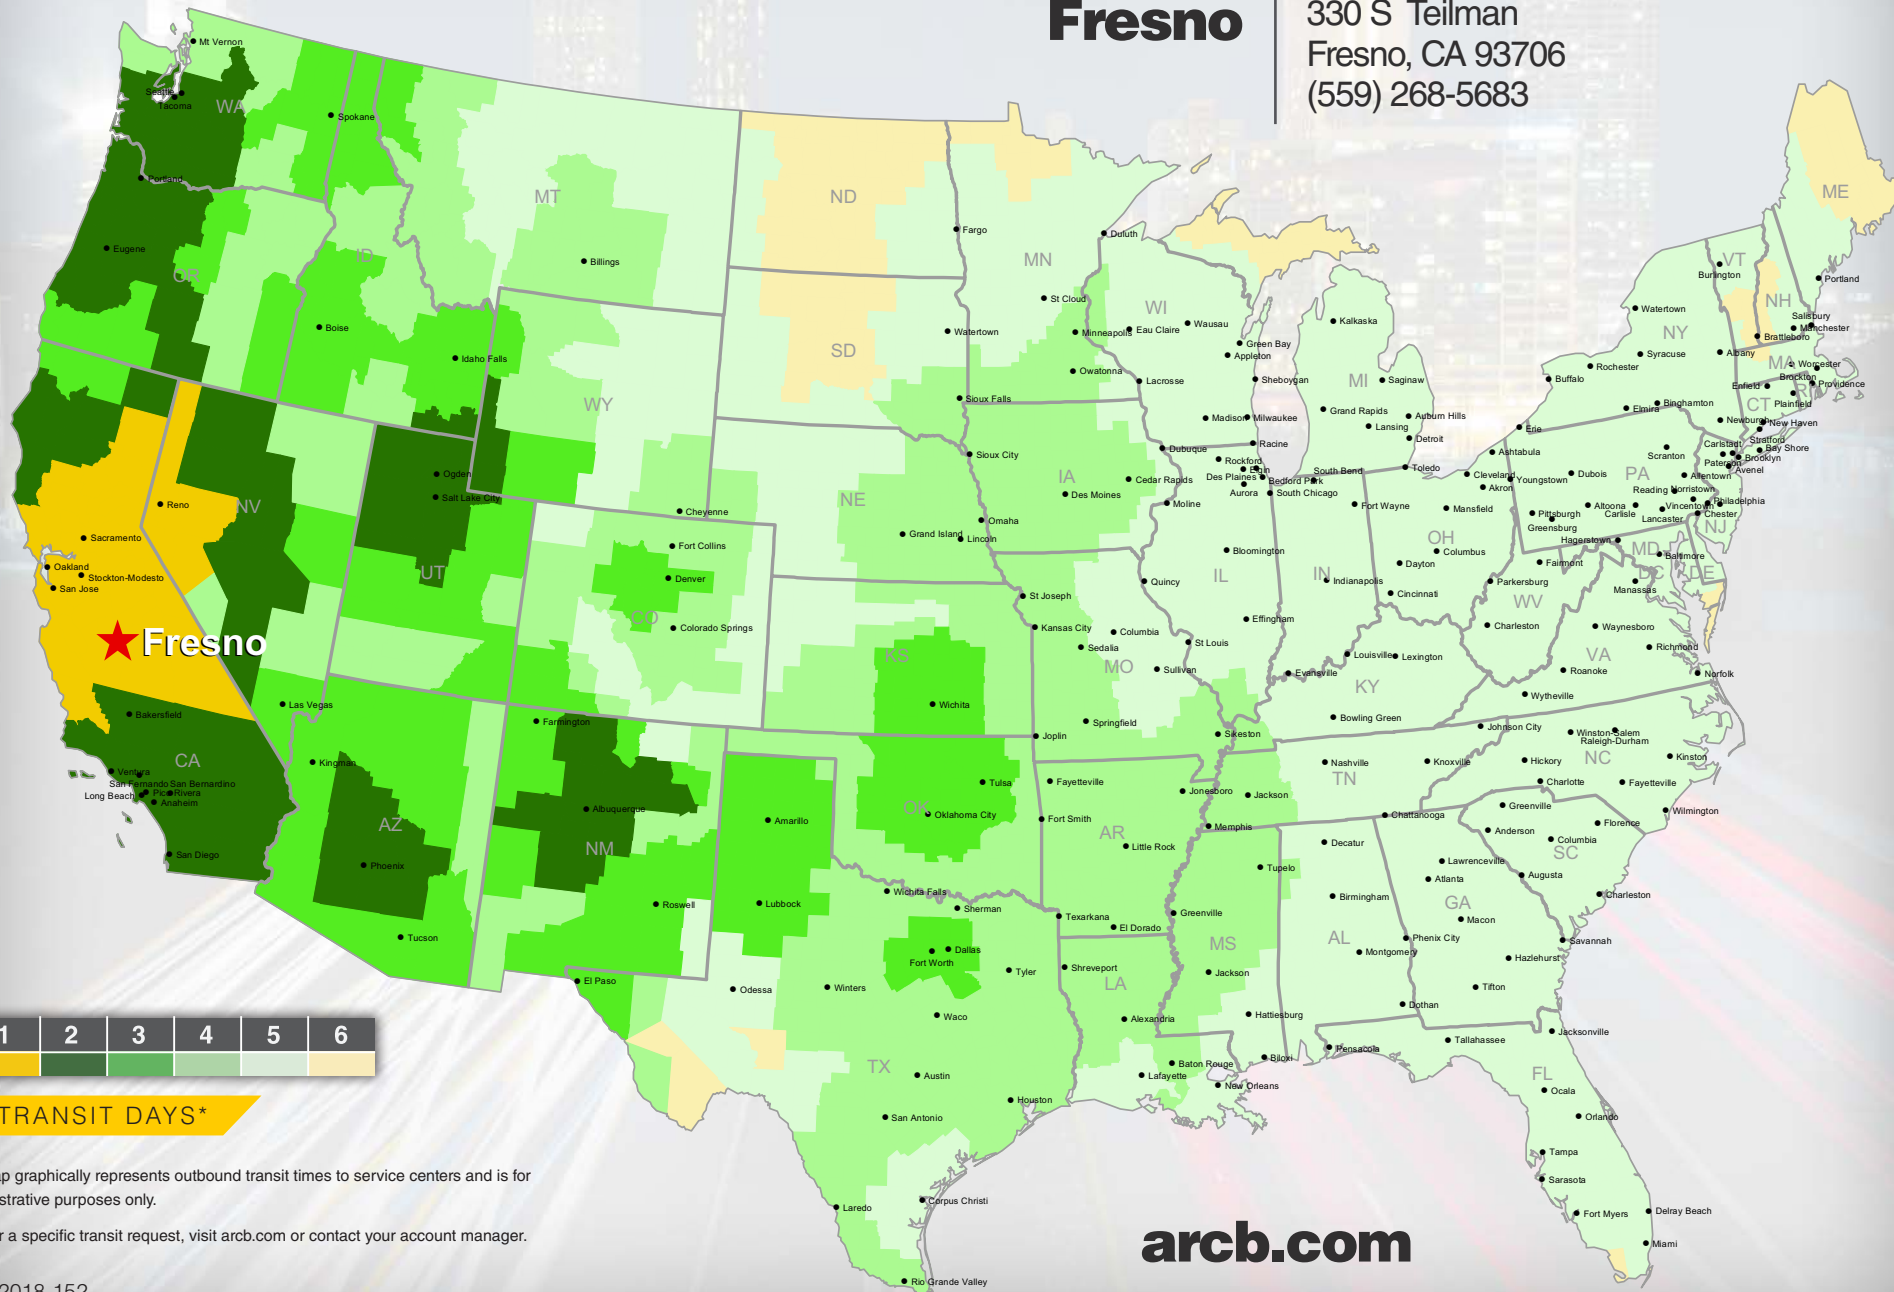

Fresno

330 S Teilman
Fresno, CA 93706
(559) 268-5683

TRANSIT DAYS*

*Map graphically represents outbound transit times to service centers and is for illustrative purposes only.

For a specific transit request, visit arcb.com or contact your account manager.