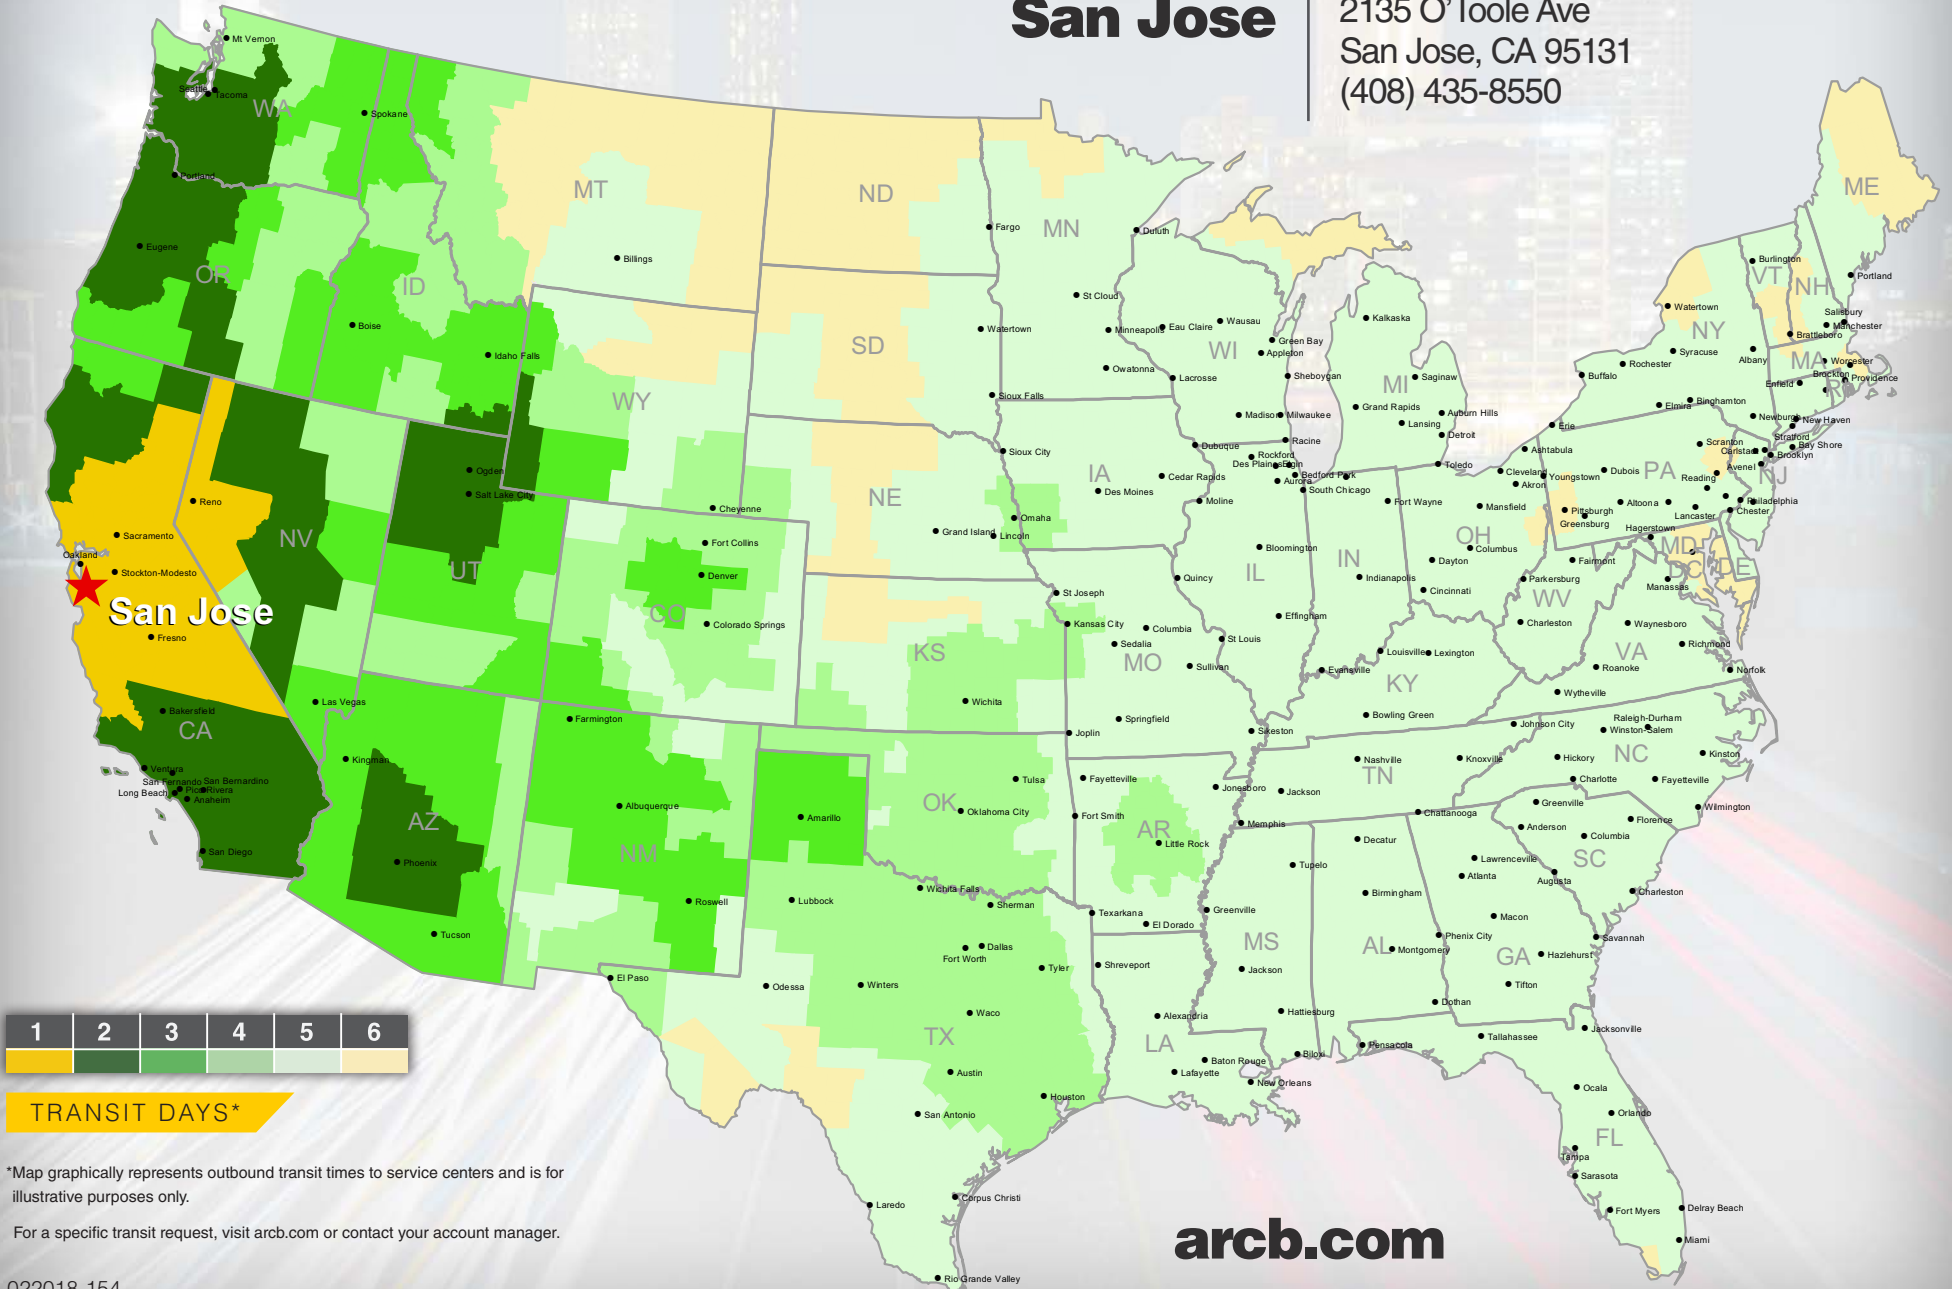

San Jose

2135 O'Toole Ave
San Jose, CA 95131
(408) 435-8550

*Map graphically represents outbound transit times to service centers and is for illustrative purposes only.

For a specific transit request, visit arcb.com or contact your account manager.