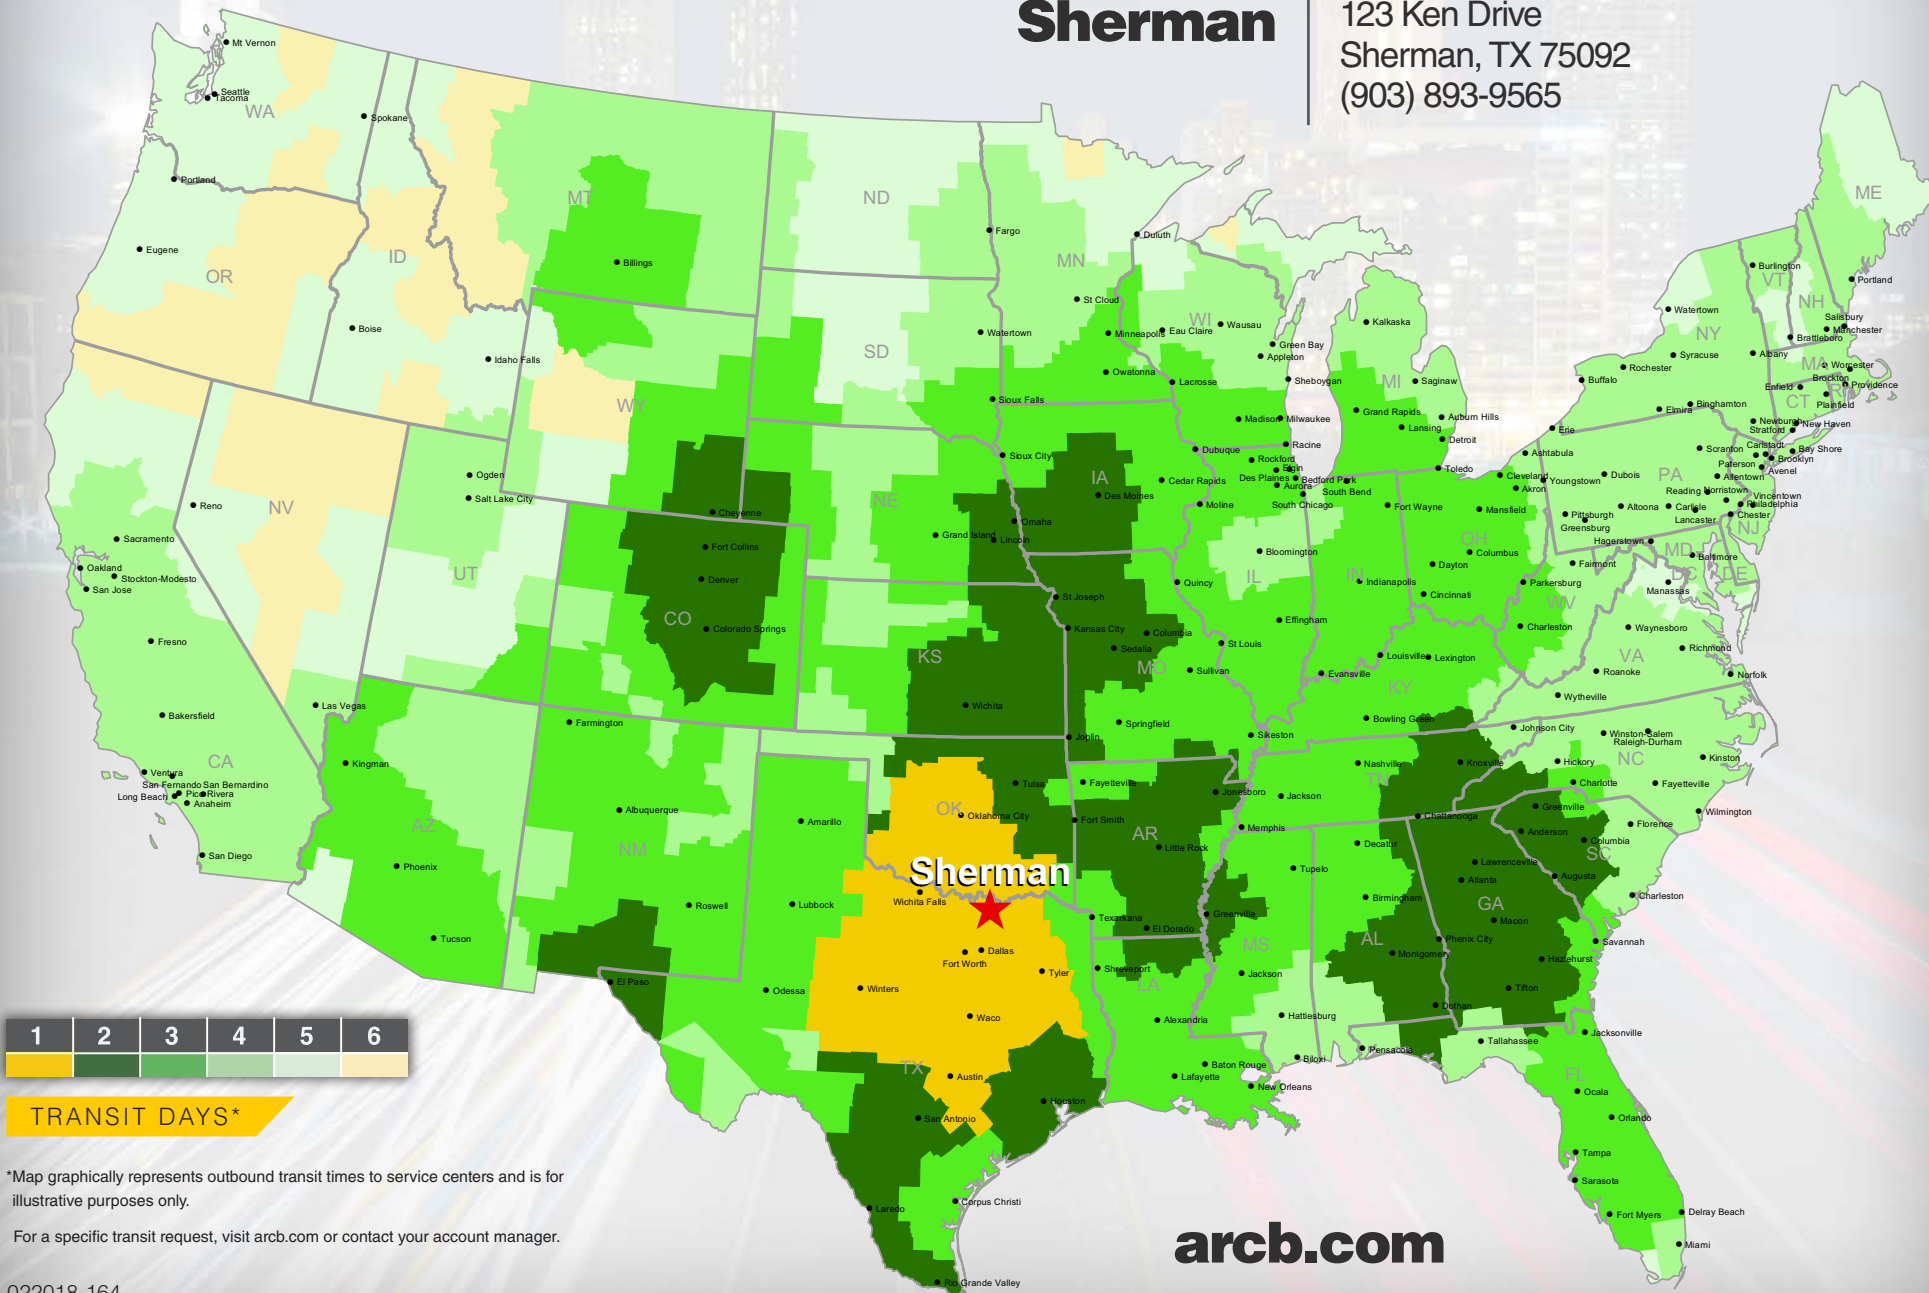

### Sherman

123 Ken Drive  
Sherman, TX 75092  
(903) 893-9565

TRANSIT DAYS\*

\*Map graphically represents outbound transit times to service centers and is for illustrative purposes only.

For a specific transit request, visit [arcb.com](http://arcb.com) or contact your account manager.