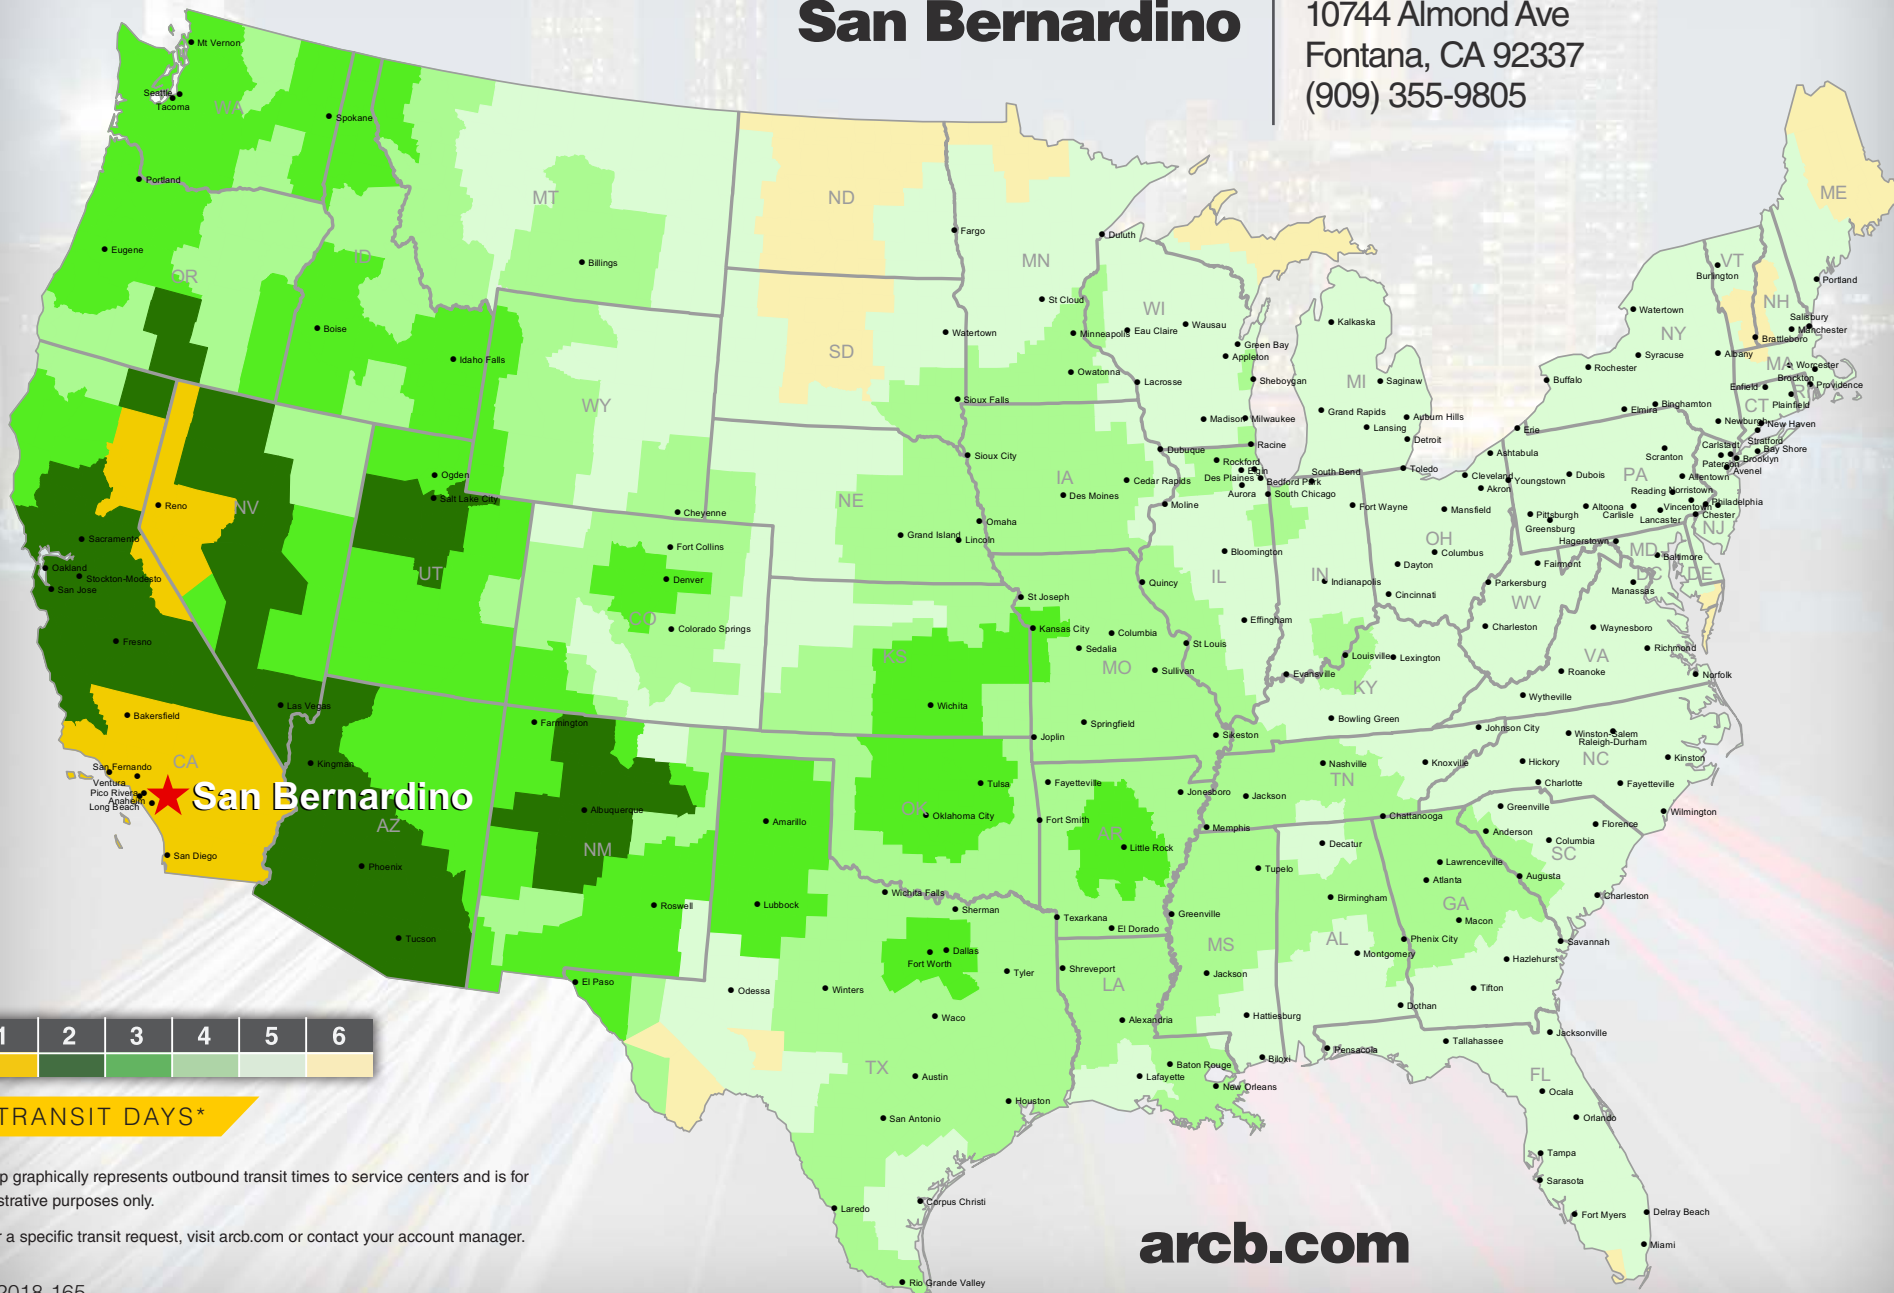

### San Bernardino

10744 Almond Ave  
Fontana, CA 92337  
(909) 355-9805

TRANSIT DAYS\*

\*Map graphically represents outbound transit times to service centers and is for illustrative purposes only.

For a specific transit request, visit [arcb.com](http://arcb.com) or contact your account manager.