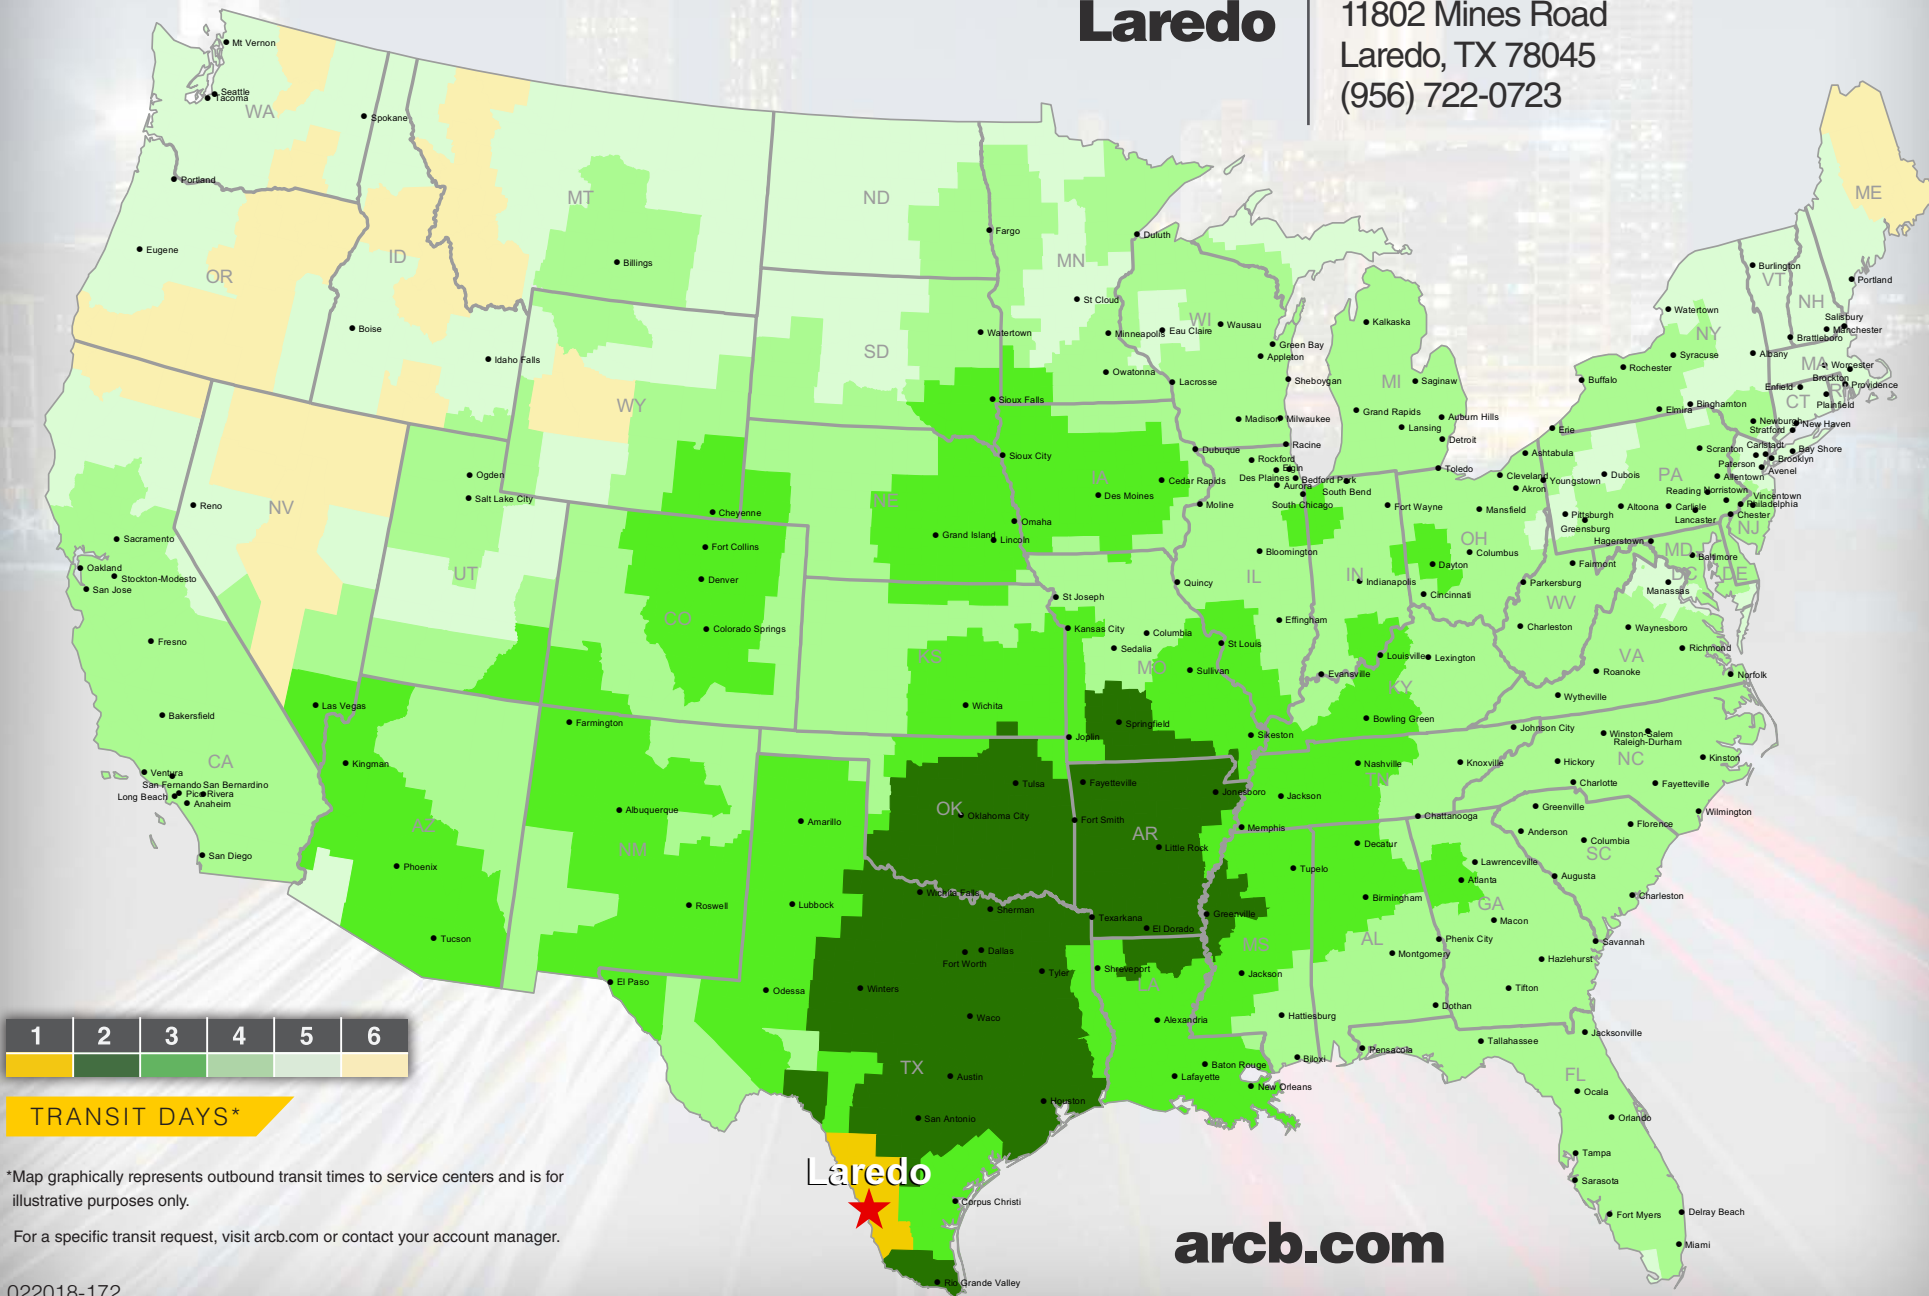

Laredo

11802 Mines Road
Laredo, TX 78045
(956) 722-0723

TRANSIT DAYS*

*Map graphically represents outbound transit times to service centers and is for illustrative purposes only.

For a specific transit request, visit arcb.com or contact your account manager.