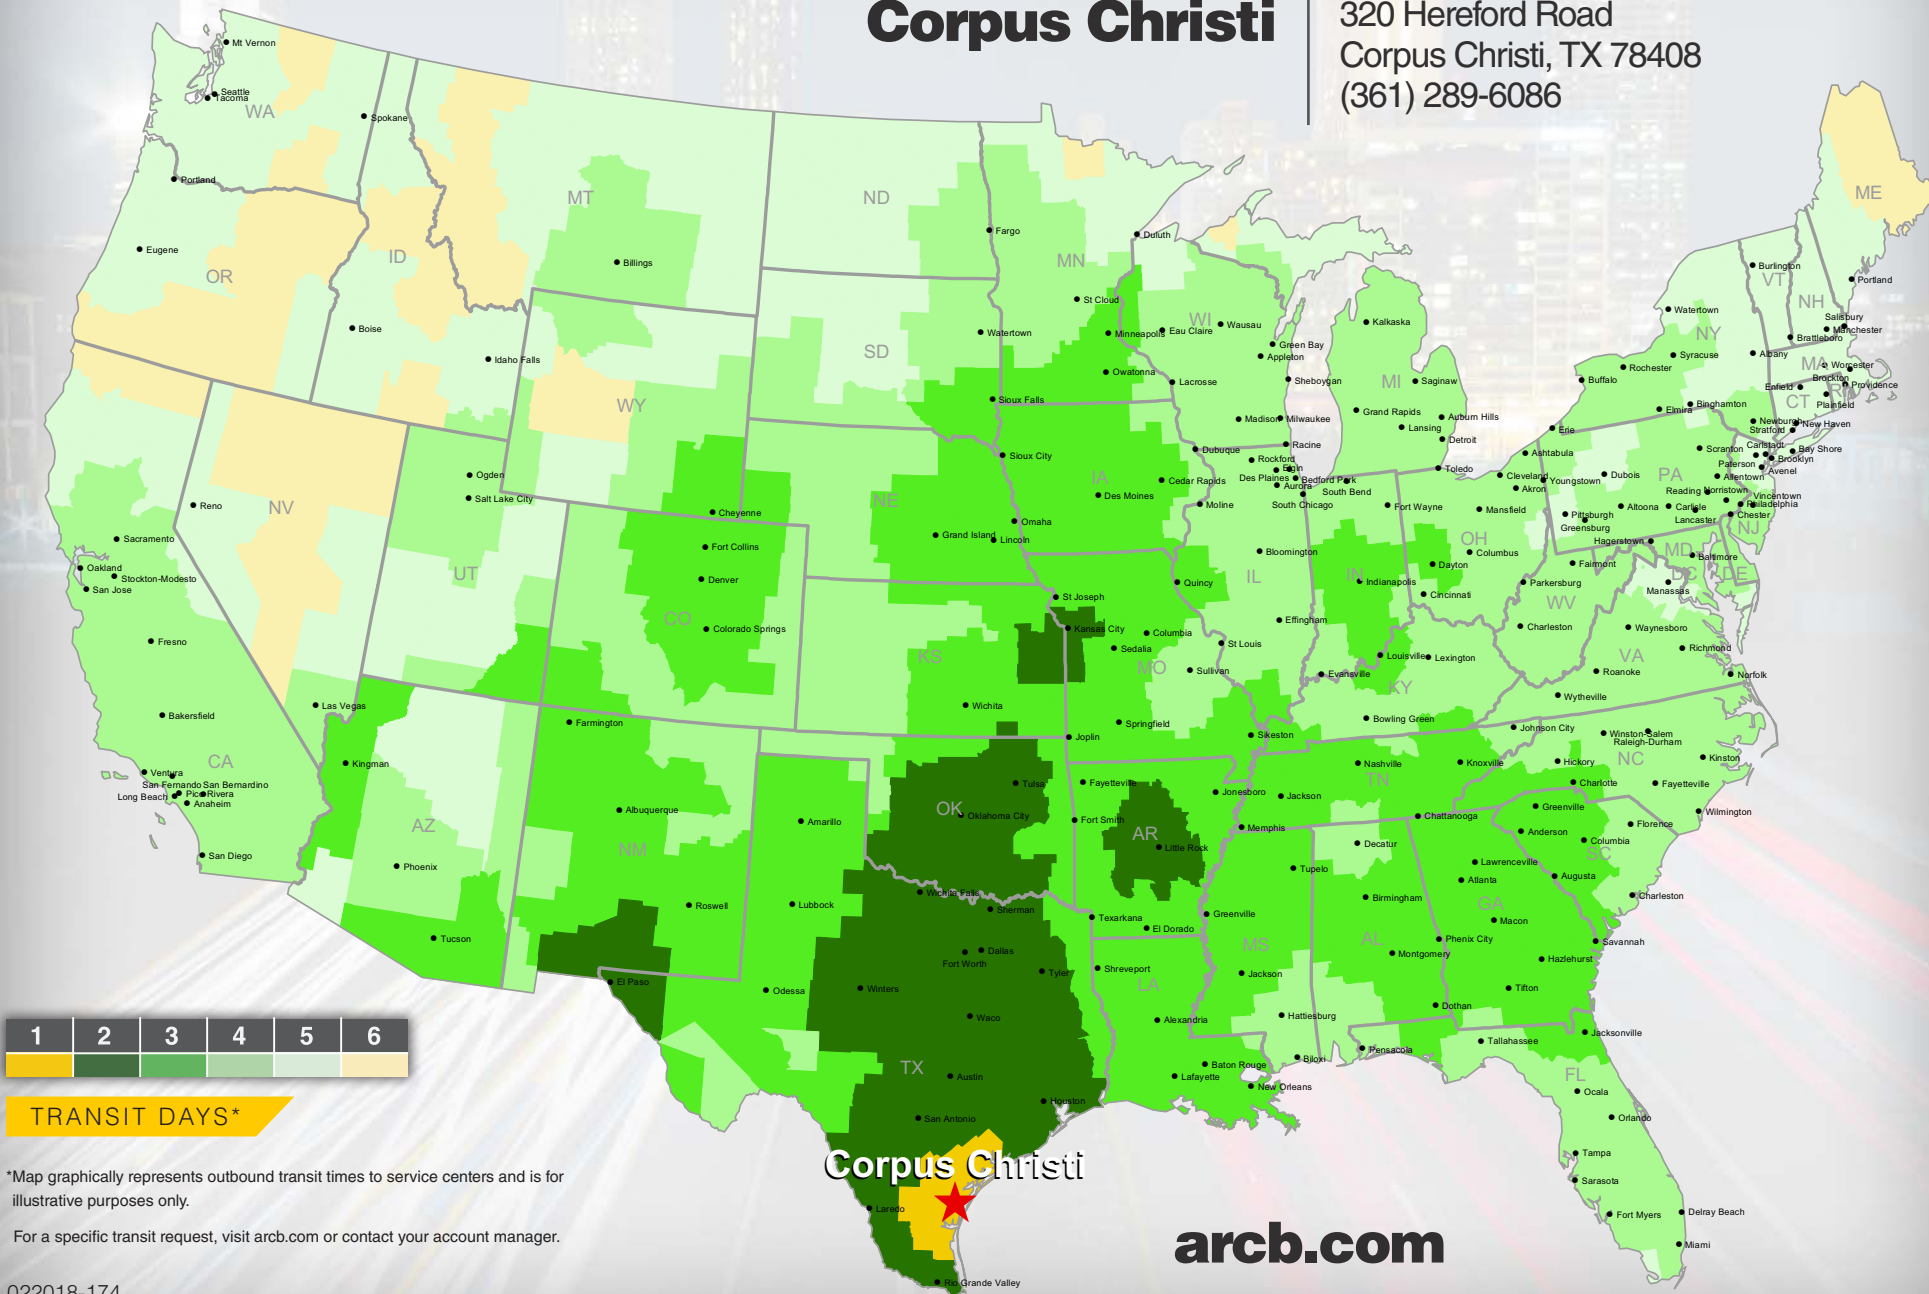

### Corpus Christi

320 Hereford Road  
Corpus Christi, TX 78408  
(361) 289-6086

Corpus Christi

[arcb.com](http://arcb.com)

\*Map graphically represents outbound transit times to service centers and is for illustrative purposes only.

For a specific transit request, visit [arcb.com](http://arcb.com) or contact your account manager.