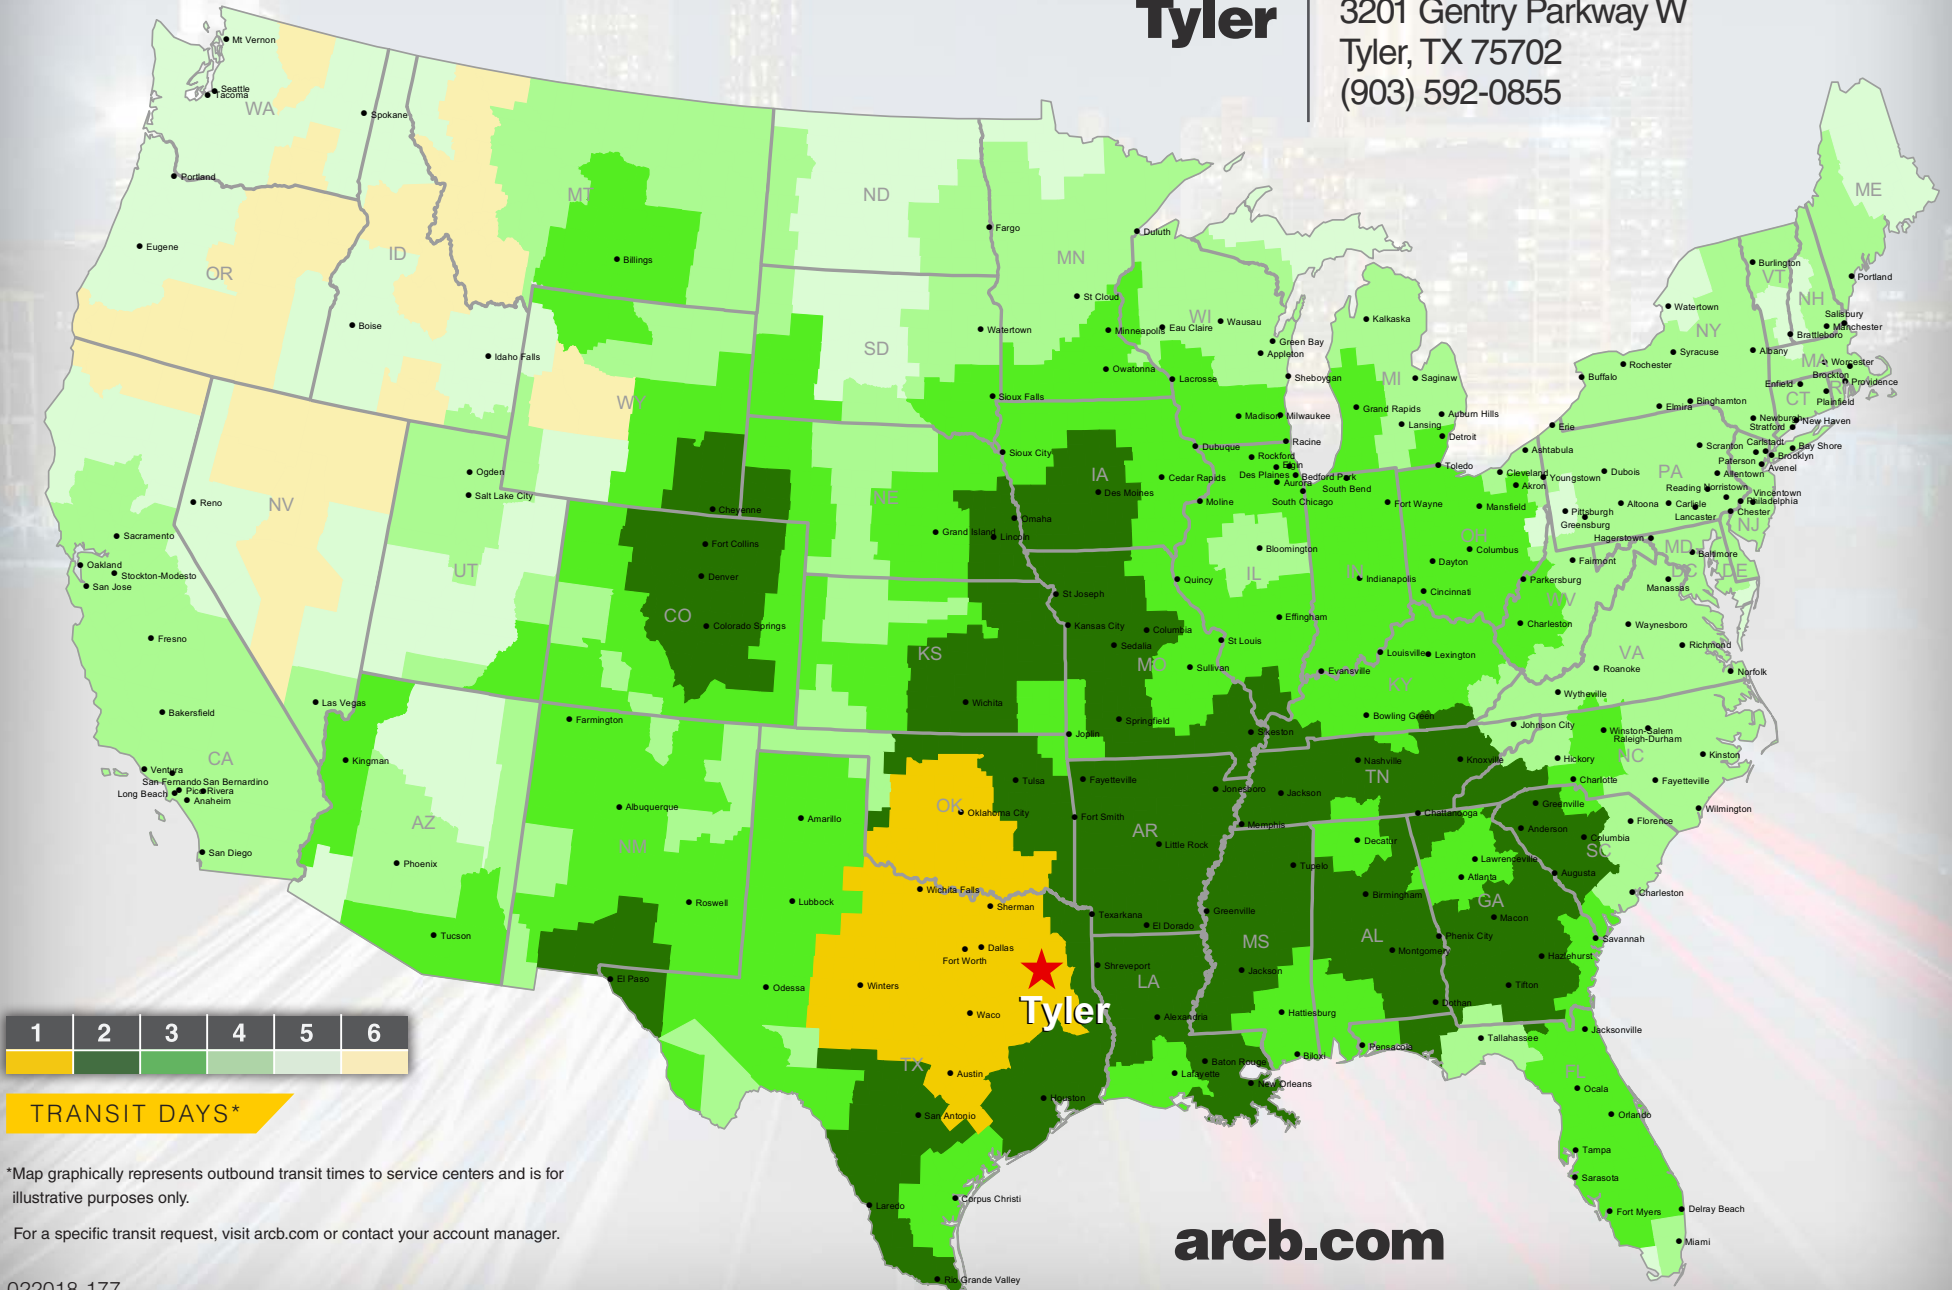

Tyler

3201 Gentry Parkway W
Tyler, TX 75702
(903) 592-0855

*Map graphically represents outbound transit times to service centers and is for illustrative purposes only.

For a specific transit request, visit arcb.com or contact your account manager.