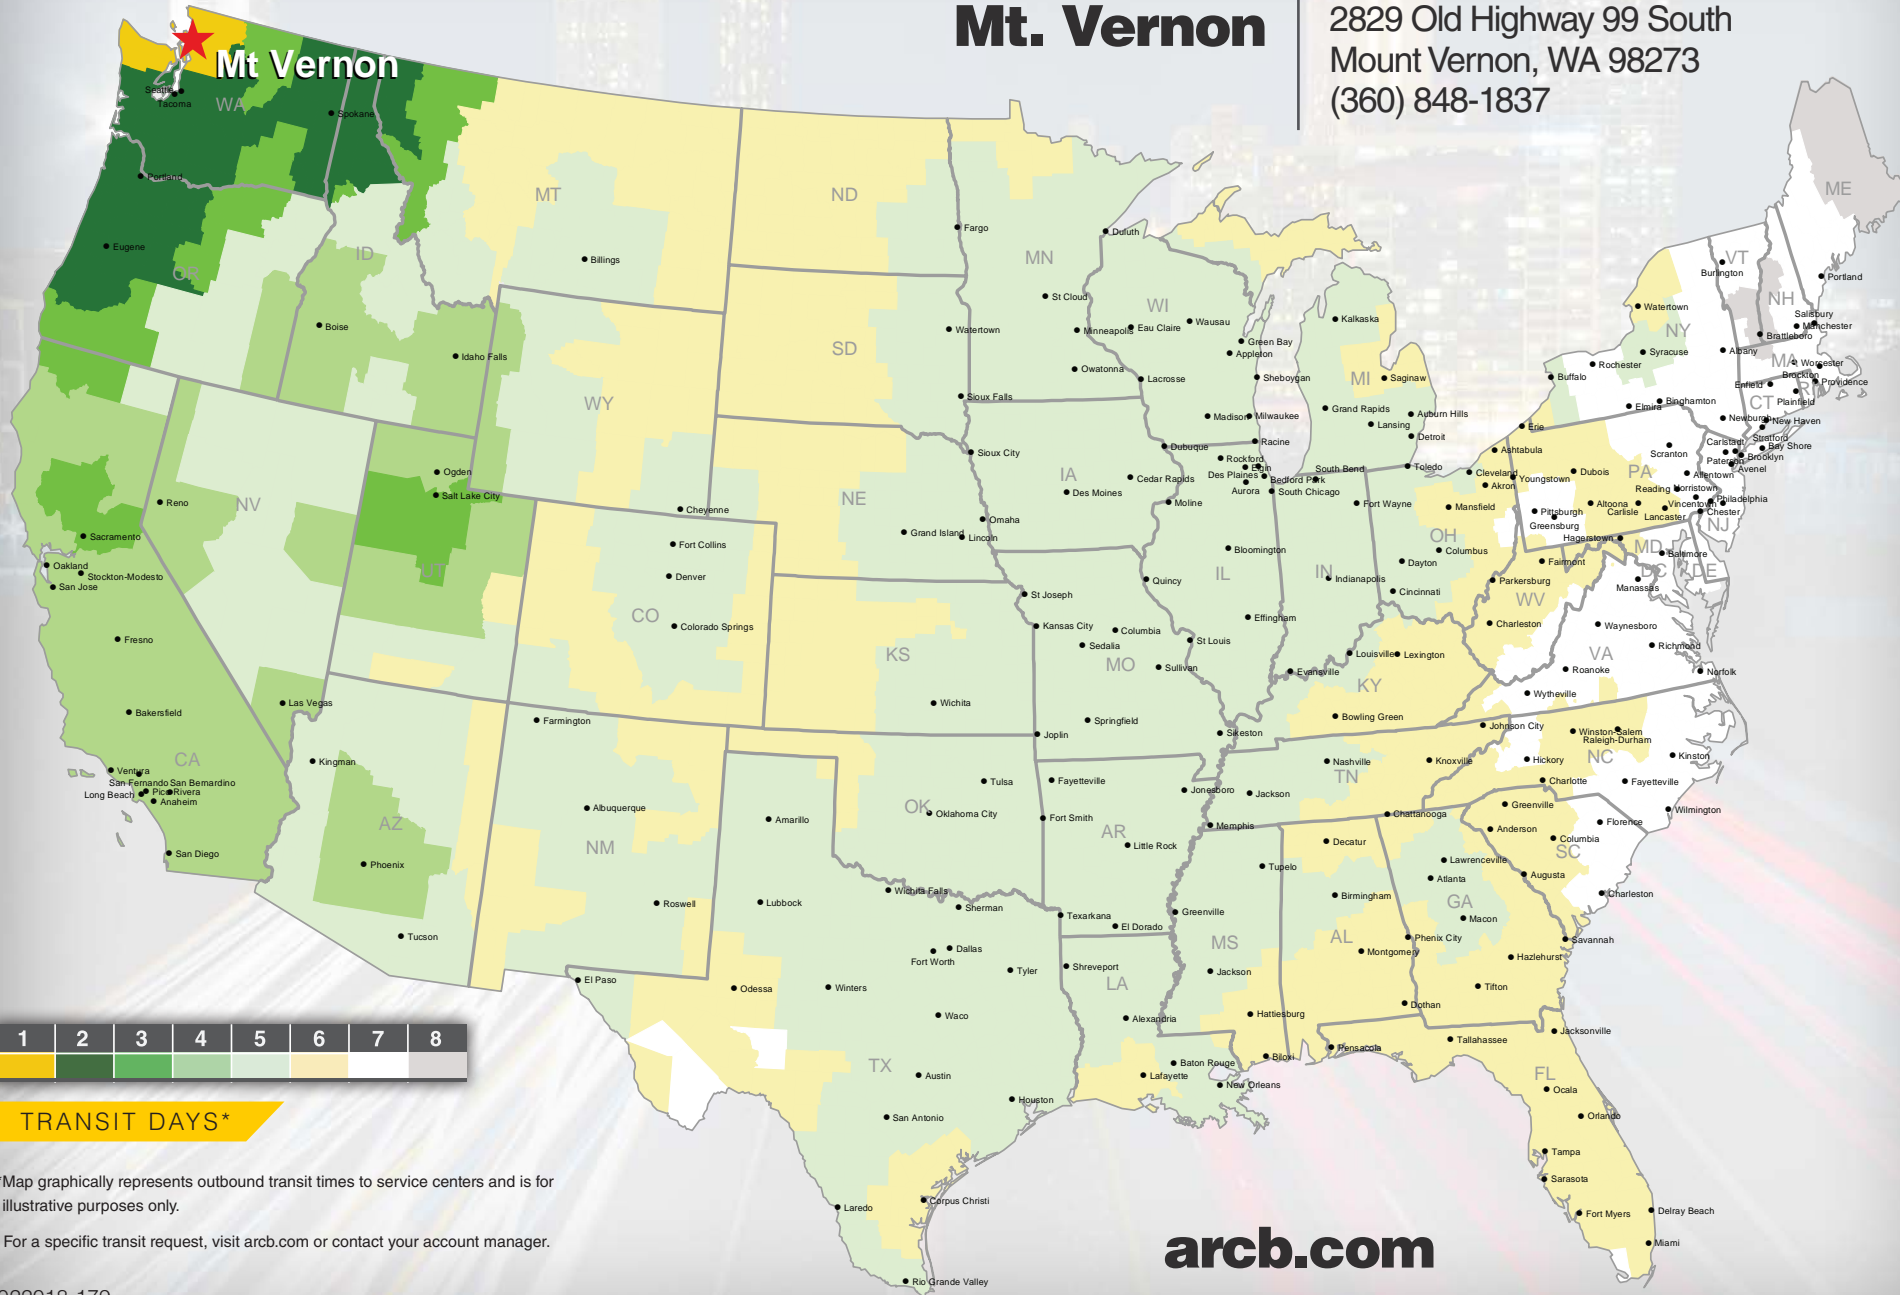

Mt. Vernon

2829 Old Highway 99 South
Mount Vernon, WA 98273
(360) 848-1837

TRANSIT DAYS*

*Map graphically represents outbound transit times to service centers and is for illustrative purposes only.

For a specific transit request, visit arcb.com or contact your account manager.