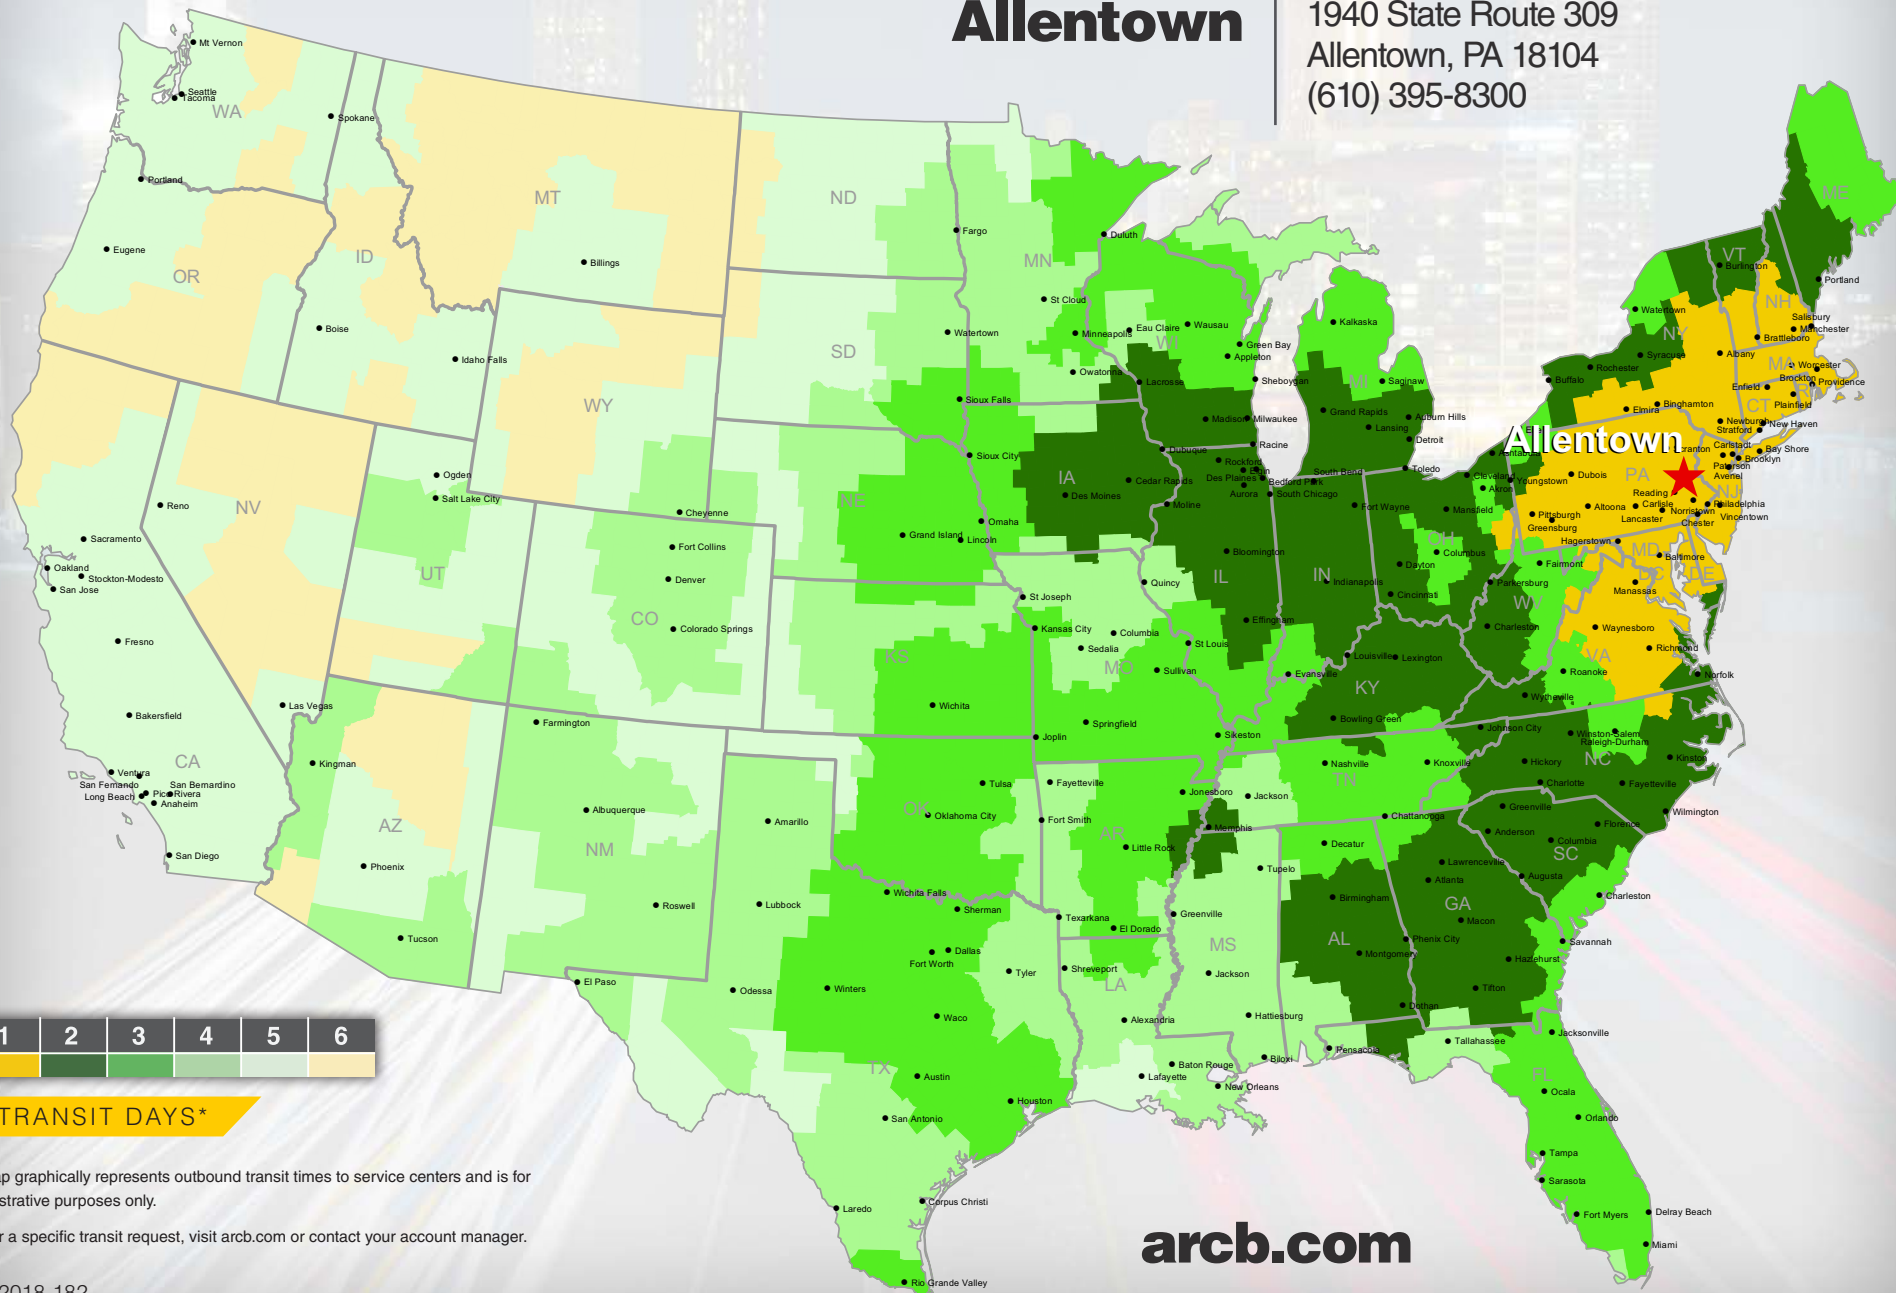

Allentown

1940 State Route 309
Allentown, PA 18104
(610) 395-8300

TRANSIT DAYS*

*Map graphically represents outbound transit times to service centers and is for illustrative purposes only.

For a specific transit request, visit arcb.com or contact your account manager.